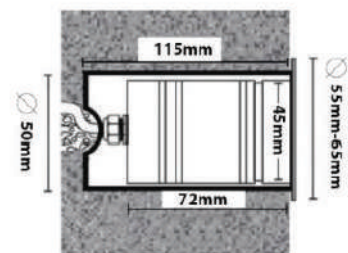

- Στεγανό φωτιστικό χωνευτό τοίχου
- Κατάλληλο για χρήση σε εξωτερικούς χώρους από σώμα αλουμινίου
- με στεφάνι αλουμινίου ή ανοξείδωτο
- με υάλινο προστατευτικό tempered ματ
- με ενσωματωμένο power led ισχύος SMD technology
- τοποθετημένο βαθιά στο εσωτερικό του σώματος
- για μείωση της θάμβωσης
- CRI>80 | 3SDCM
- κατόπιν παραγγελίας προσφέρεται με CRI90
- διαθέσιμο σε 3000-4000 Kelvin
- κατόπιν παραγγελίας διαθέσιμο και σε 2700K-3500K-5000K-6500K
- με φακό 15°-25°-40°-60°
- κατόπιν παραγγελίας διαθέσιμο με φακό ασύμμετρη δέσμη
- ή με φακό ελλειπτικής δέσμης 15°x35° 20°x60°
- με στιπιοθλίπτη PG9 IP68
- ελαστικά στεγανοποίησης από σιλικόνη
- προσφέρεται με βάση τοίχου αλουμινίου
- τάση τροφοδοσίας 24V DC
- λειτουργεί με συνοδευτικό-απομακρυσμένο τροφοδοτικό
- τύπου constant voltage για παράλληλη σύνδεση
- ON-OFF

- Waterproof wall recessed led luminaire
- with body made from aluminum
- with flange made from aluminum
- or from stainless steel/innox
- with tempered glass transparent
- with 1 power led smd technology with lens
- adjusted deep inside the luminaire
- for reduce of glare
- CRI80 | 3SDCM | as standard
- upon request available with CRI90
- in CCT 3000K-4000K
- upon request available in 2700K-3500K-5000K-6500K
- with symmetrical beam angle 15°-25°-40°-60°
- upon request available with asymmetric angle beam
- or with elliptical angle beam 15°x35° 20°x60°
- with cable gland PG9 IP68
- with silicon gasket
- available with aluminum wall base
- input voltage 24V DC
- works with remote led driver of constant voltage type
- suitable for parallel connection
- ON-OFF

INDICATIVE LED TABLE* CRI>80

Εξωτερική διάμετρος Φ55mm | External diameter Φ55mm

37127 2.0W | 24V DC | 2700-3000-4000 KELVIN | 145-155-165 LUMEN