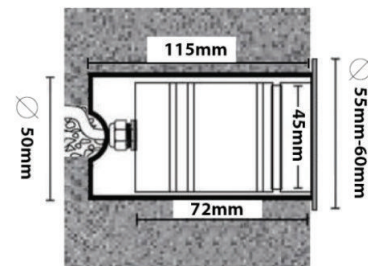

Mini Faros 6.2 Dark

- Στεγανό φωτιστικό χωνευτό τοίχου
- Κατάλληλο για χρήση σε εξωτερικούς χώρους
- από σώμα αλουμινίου
- με στεφάνι αλουμινίου ή ανοξείδωτο
- με υάλινο προστατευτικό tempered ματ
- με ενσωματωμένο power led ισχύος SMD technology
- τοποθετημένο βαθιά στο εσωτερικό του σώματος
- για μείωση της θάμβωσης
- CRI>80 | 3SDCM
- κατόπιν παραγγελίας προσφέρεται με CRI90
- διαθέσιμο σε 3000-4000 Kelvin
- κατόπιν παραγγελίας διαθέσιμο και σε 2700K-3500K-5000K-6500K
- με φακό 15°-25°-40°-60°
- κατόπιν παραγγελίας διαθέσιμο με φακό ασύμμετρη δέσμη
- ή με φακό ελλειπτικής δέσμης 15°x35° 20°x60°
- με στιπιοθλίπτη PG9 IP68
- ελαστικά στεγανοποίησης από σιλικόνη
- προσφέρεται με βάση τοίχου αλουμινίου
- λειτουργεί με συνοδευτικό-απομακρυσμένο τροφοδοτικό
- τύπου constant current για σύνδεση εν σειρά

- Waterproof wall recessed led luminaire
- with body made from aluminum
- with flange made from aluminum
- or from stainless steel/inox
- with tempered glass transparent
- with 1 power led smd technology with lens
- adjusted deep inside the luminaire
- for reduce of glare
- CRI80 | 3SDCM | as standard
- upon request available with CRI90
- in CCT 3000K-4000K
- upon request available in 2700K-3500K-5000K-6500K
- with symmetrical beam angle 15°-25°-40°-60°
- upon request available with asymmetric angle beam
- or with elliptical angle beam 15°x35° 20°x60°
- with cable gland PG9 IP68
- with silicon gasket
- available with aluminum wall base
- works with remote led driver of constant current type
- suitable for in series connection

INDICATIVE LED TABLE* CRI>80

Εξωτερική διάμετρος Φ55mm | External diameter Φ55mm

37118 1.0W | 350 mA | 2700-3000-4000 KELVIN | 75-80-90 LUMEN

37119 1.5W | 500mA | 2700-3000-4000 KELVIN | 105-115-120 LUMEN