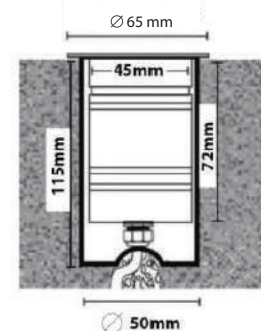

01 02 03 04 05 18 19 20 23

Κατόπιν παραγγελίας το μπροστινό στεφάνι μπορεί να βαφτεί με Πολυεστερική Ηλεκτροστατική Βαφή

Upon request the front flange can be offered Polyester Powder coated

*Η τεχνολογία των LED είναι σε διαρκή εξέλιξη οπότε πριν παραγγείλετε, παρακαλούμε επιβεβαιώστε ποιο LED είναι διαθέσιμο LED technology changes constantly forward, so before selecting / ordering the most suitable product for you, ask for a confirmation that this is the most updated product to our list.

■ warm 2700 Kelvin ■ warm white 3000 Kelvin ■ neutral white 4000 Kelvin