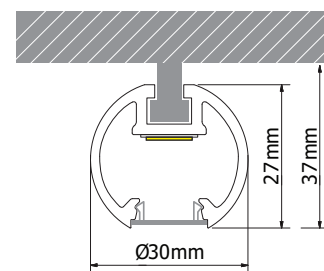

- > Γραμμικό led φωτιστικό εξωτερικό εσωτερικού χώρου
- > κατάλληλο για τοποθέτηση σε οροφή
- > ή κρεμαστό με κιτ ανάρτησης*
- > από προφίλ αλουμινίου
- > με πολυκαρμπονικό κάλυμμα σατινέ
- > πρότυπο μήκος 1000mm
- > προσφέρεται μέχρι και 4500mm με ενιαίο σώμα και κάλυμμα
- > διαθέσιμο σε όλα τα ενδιάμεσα μήκη κατόπιν παραγγελίας
- > με ενσωματωμένη ταινία led με power led smd
- > τοποθετημένα σε γραμμική ψήκτρα
- > για καλύτερη διαχείριση της θερμοκρασίας σε θερμοκρασίας χρώματος 3000K - 4000K
- > κατόπιν παραγγελίας και σε 2700-5000-6500 Kelvin
- > CRI>80 | 3SDCM στη βασική έκδοση
- > λειτουργεί με εξωτερικό led driver/power supply 24V DC
- > ή κατόπιν παραγγελίας με 12V DC
- > on/off ή κατόπιν παραγγελίας dimmable phase cut/Dali/1-10v
- > κατάλληλο για ομοιογενή φωτισμό χωρίς κενά
- > Linear led luminaire
- > surface mounted or suspended with suspension kit* for indoors use
- > from extruded aluminum powder coated with polycarbonate satin cover
- > standard length 1000mm available up to 4500mm in one single piece of body and cover
- > available in all lengths of this range upon request
- > with incorporated led strip with smd led
- > CRI>80 | 3SDCM as standard
- > upon request available with CRI>90 adjusted on a linear cooling system for best heat management
- > in 3000K or 4000K color temperature
- > upon request also available in 2700-5000K-6500K
- > standard input voltage 24V DC
- > upon request input voltage 12V DC
- > works with remote driver on/off as standard
- > upon request dimmable phase cut/Dali/1-10v
- > seamless effect without shadows between modules