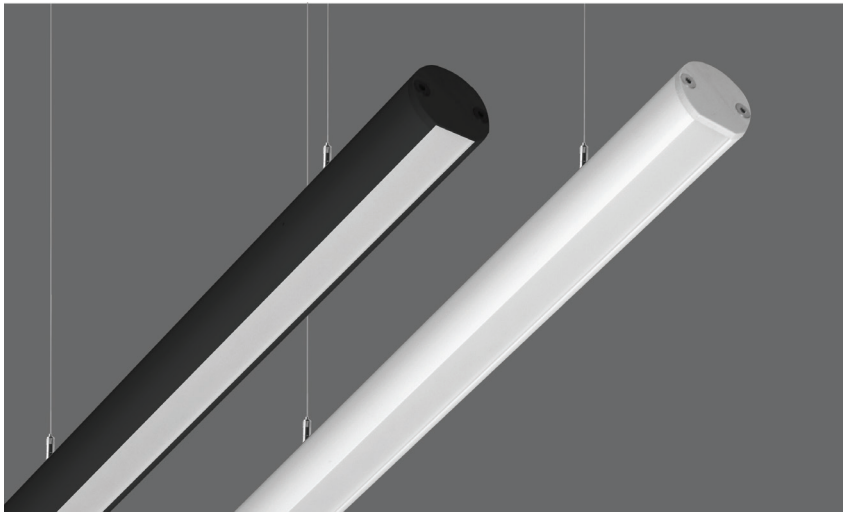

Linear Round 3

**39691** Standard length 1000mm

προσφέρεται μέχρι και 4500mm με ενιαίο σώμα και κάλυμμα. Διαθέσιμο και σε όλα τα ενδιάμεσα μήκη κατόπιν παραγγελίας.

available up to 4500 mm in one single piece of body and cover. Available in all lengths of this range upon request.

Linear Led Strip

**SUSPENSION KIT**

Composed by 2-5 pcs (depending from the length of luminaire) of steel wire with length 1.20m standard length (upon request available in longer lengths) assembled to fitting with all necessary components for ceiling installation, with 1.50m long power supply cable 3x0.75mm transparent-white-black-grey (upon request available in longer lengths), connected to fitting, and 1 pcs of round die cast aluminum ceiling base, painted in same color with luminaire, with external diameter d=60mm and height=20mm.