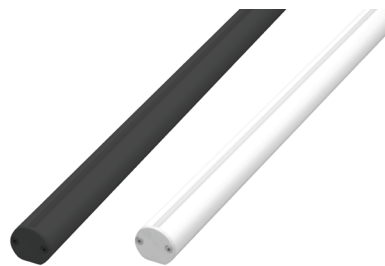

Linear Round 3

**39691** Standard length 1000mm

προσφέρεται μέχρι και 4500mm με ενιαίο σώμα και κάλυμμα. Διαθέσιμο και σε όλα τα ενδιάμεσα μήκη κατόπιν παραγγελίας.

available up to 4500 mm in one single piece of body and cover. Available in all lengths of this range upon request.

Linear Led Strip

**SUSPENSION KIT**

Composed by 2-5 pcs (depending from the length of luminaire) of steel wire with length 1.20m standard length (upon request available in longer lengths) assembled to fitting with all necessary components for ceiling installation, with 1.50m long power supply cable 3x0.75mm transparent-white-black-grey (upon request available in longer lengths), connected to fitting, and 1 pcs of round die cast aluminum ceiling base, painted in same color with luminaire, with external diameter d=60mm and height=20mm.