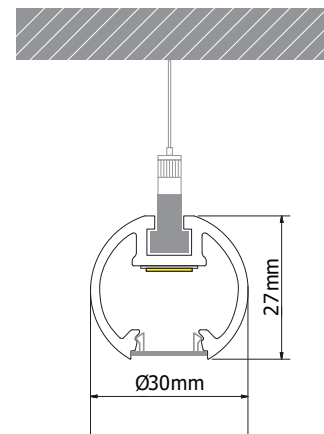

- > Γραμμικό led φωτιστικό εξωτερικό εσωτερικού χώρου
- > κατάλληλο για τοποθέτηση σε οροφή
- > ή κρεμαστό με κιτ ανάρτησης*
- > από προφίλ αλουμινίου
- > με πολυκαρμπονικό κάλυμμα σατινέ
- > πρότυπο μήκος 1000mm
- > προσφέρεται μέχρι και 4500mm με ενιαίο σώμα και κάλυμμα
- > διαθέσιμο σε όλα τα ενδιάμεσα μήκη κατόπιν παραγγελίας
- > με ενσωματωμένη ταινία led με power led smd
- > τοποθετημένα σε γραμμική ψήκτρα
- > για καλύτερη διαχείριση της θερμοκρασίας σε θερμοκρασίας χρώματος 3000K - 4000K
- > κατόπιν παραγγελίας και σε 2700-5000-6500 Kelvin
- > CRI>80 | 3SDCM στη βασική έκδοση
- > λειτουργεί με εξωτερικό led driver/power supply 24V DC
- > ή κατόπιν παραγγελίας με 12V DC
- > on/off ή κατόπιν παραγγελίας dimmable phase cut/Dali/1-10v
- > κατάλληλο για ομοιογενή φωτισμό χωρίς κενά
- > Linear led luminaire
- > surface mounted or suspended with suspension kit* for indoors use
- > from extruded aluminum powder coated with polycarbonate satin cover
- > standard length 1000mm available up to 4500mm in one single piece of body and cover
- > available in all lengths of this range upon request
- > with incorporated led strip with smd led
- > CRI>80 | 3SDCM as standard
- > upon request available with CRI>90 adjusted on a linear cooling system for best heat management
- > in 3000K or 4000K color temperature
- > upon request also available in 2700-5000K-6500K
- > standard input voltage 24V DC
- > upon request input voltage 12V DC
- > works with remote driver on/off as standard
- > upon request dimmable phase cut/Dali/1-10v
- > seamless effect without shadows between modules