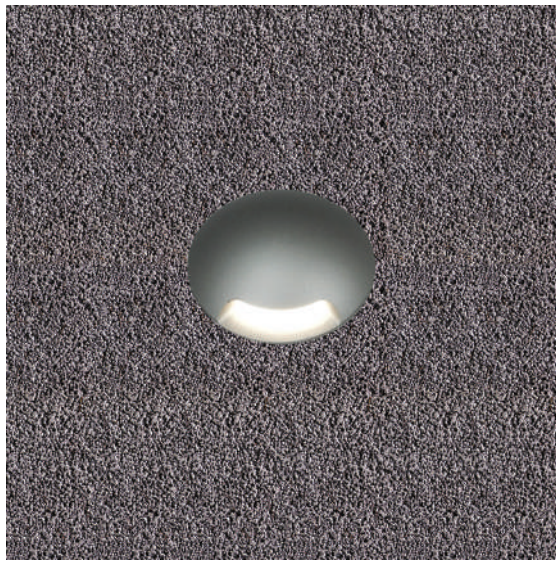

Mini Faros 50 1L

Κατόπιν παραγγελίας το φωτιστικό διατίθεται και σε Inox
 Upon request luminaire is available in Stainless Steel/Inox

CRI>80 | Power & Average Luminous Flux

Final lumen output depends on the selection of the beam angle

Εξωτερική διάμετρος Φ65mm | External diameter Φ65mm

30507 3.5W | 220-240v | 3000 KELVIN | 1x15 LUMEN

30508 4.8W | 220-240v | 3000 KELVIN | 1x20 LUMEN

Βάση εδάφους αλουμινίου στρογγυλή ύψους 130 mm
 Aluminum base for placement in the ground with 130mm height

- > Recessed inground waterproof led luminaire
- > suitable for exteriors use
- > with IP67 protection
- > Body and flange made from solid passivated aluminum CNC machined
- > anodized for high anti-corrosion resistance
- > with protective tempered glass 10mm thick
- > with 1 lighting exit
- > with incorporated cob led source
- > CRI>80 | 3 SDCM
- > upon request available with CRI>90
- > standard available in 3000 kelvin
- > upon request available in 2700-4000 kelvin
- > works with built in on/off led driver
- > input voltage 220-240v
- > with brass cable gland (nickel plated) PG7 IP68
- > with silicon seal gaskets and inox screws
- > with pre-fitted rubber cable 1m long H05RN-F 3X0.75mm²
- > accommodated with aluminum base for ground installation