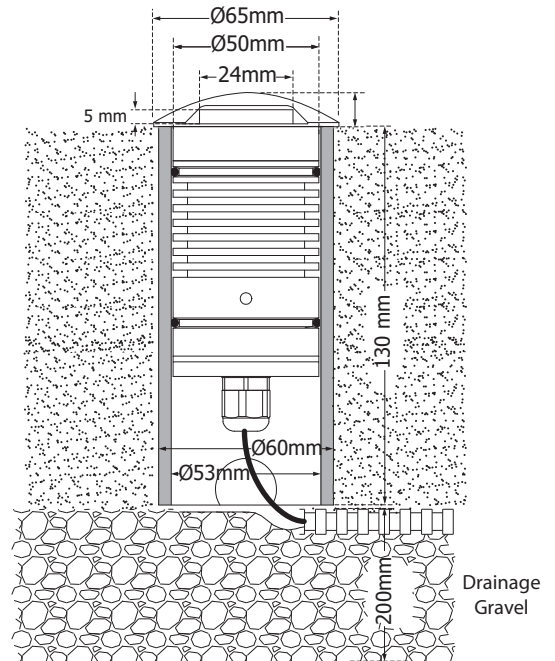

- > Recessed inground waterproof led luminaire
- > suitable for exteriors use
- > with IP67 protection
- > Body and flange made from solid passivated aluminum CNC machined
- > anodized for high anti-corrosion resistance
- > with protective tempered glass 10 mm thick
- > with 4 lighting exits
- > with incorporated cob led source
- > CRI>80 | 3 SDCM
- > upon request available with CRI>90
- > standard available in 3000 kelvin
- > upon request available in 2700-4000 kelvin
- > works with built in on/off led driver
- > input voltage 220-240v
- > with brass cable gland (nickel plated) PG7 IP68
- > with silicon seal gaskets and inox screws
- > with pre-fitted rubber cable 1m long H05RN-F 3x0.75mm²
- > Accommodated with aluminum base for ground installation

CRI>80 | Power & Average Luminous Flux

Final lumen output depends on the selection of the beam angle

Εξωτερική διάμετρος Φ65mm | External diameter Φ65mm

30511 3.5W | 220-240V | 3000 KELVIN | 4x15 LUMEN

30512 4.8W | 220-240V | 3000 KELVIN | 4x20 LUMEN

Βάση εδάφους αλουμινίου στρογγυλή ύψους 130 mm
Aluminum base for placement in the ground with 130mm height

GLASS (10mm)

CE

Κατόπιν παραγγελίας το φωτιστικό διατίθεται και σε Inox

Upon request luminaire is available in Stainless Steel/Inox version