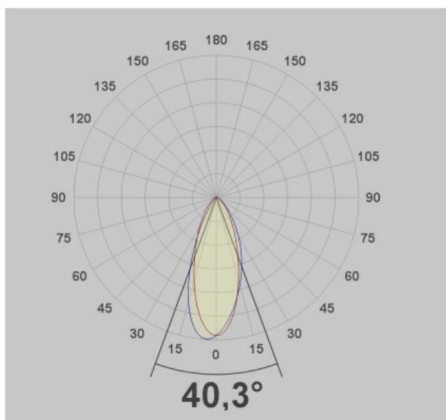

- Waterproof wall recessed led luminaire
- with body made from aluminum
- with flange made from aluminum
- or upon request from stainless steel/inox 316
- with 1 power led smd technology with lens
- CRI80 | 3SDCM | as standard
- upon request available with CRI90
- in CCT 3000K
- upon request available in 2700K-4000k
- with tempered glass mat/opal
- with cable gland IP68
- with silicon gasket
- available with aluminum wall base
- works with remote led driver of constant voltage type
- suitable for parallel connection
- forward voltage 24V DC

#### CRI 80 | Led source power & Luminaire Flux

36363  2.0W | 24V DC | 3000 KELVIN | 50 LUMEN  

GLASS (5mm)  

**Κατόπιν παραγγελίας το φωτιστικό διατίθεται και σε Inox**

Upon request luminaire is available in Stainless Steel/Inox