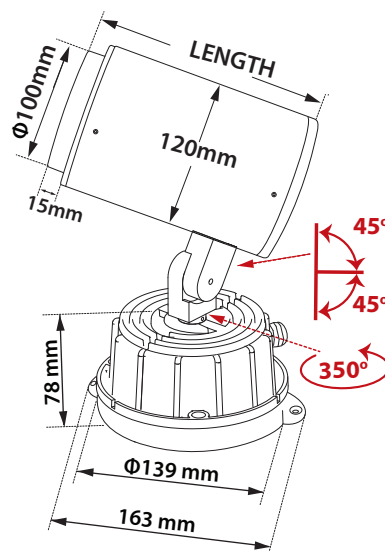

01 02 05 18 30

Βαμμένα με Πολυεστερική Ηλεκτροστατική Βαφή
Painted with Polyester Electrostatic Powder

i *Η τεχνολογία των LED είναι σε διαρκή εξέλιξη οπότε πριν παραγγείλετε, παρακαλούμε επιβεβαιώστε ποιο LED είναι διαθέσιμο
LED technology changes constantly forward, so before selecting / ordering the most suitable product for you,
ask for a confirmation that this is the most updated product to our list.

— warm 2700 Kelvin — warm white 3000 Kelvin — neutral white 4000 Kelvin