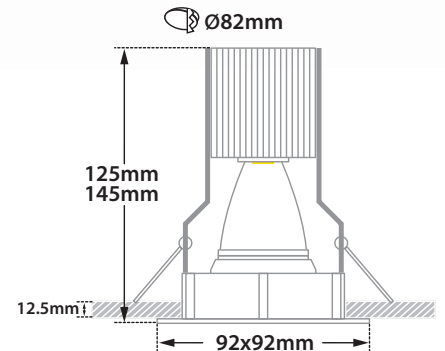

INDICATIVE COB LED TABLE* CRI>80

38979	5.0W	2700-3000-4000 KELVIN	440-460-480 LUMEN	HEIGHT=125mm	⚡ ⚡
38980	6.7W	2700-3000-4000 KELVIN	585-615-640 LUMEN	HEIGHT=125mm	⚡ ⚡
38981	7.5W	2700-3000-4000 KELVIN	645-675-705 LUMEN	HEIGHT=125mm	⚡ ⚡
38982	9.0W	2700-3000-4000 KELVIN	780-820-860 LUMEN	HEIGHT=125mm	⚡ ⚡
38983	11.0W	2700-3000-4000 KELVIN	925-965-1000 LUMEN	HEIGHT=145mm	⚡ ⚡
38984	12.75W	2700-3000-4000 KELVIN	1050-1100-1150 LUMEN	HEIGHT=145mm	⚡ ⚡

38985	8.5W	2700-3000-4000 KELVIN	885-910-950 LUMEN	HEIGHT=125mm	⚡ ⚡
38986	10.5W	2700-3000-4000 KELVIN	1050-1080-1125 LUMEN	HEIGHT=145mm	⚡ ⚡
38987	12.0W	2700-3000-4000 KELVIN	1200-1250-1300 LUMEN	HEIGHT=145mm	⚡ ⚡

92X92mm

82mm

125-145mm

CE IP23

Accessories upon request

Reflector

Upon request

IP44-IP54