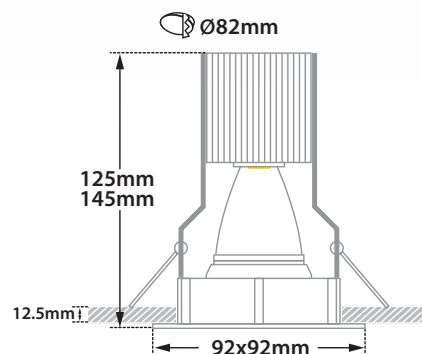

UGR
<16

INDICATIVE COB LED TABLE* CRI>80

38970	5.0W	2700-3000-4000 KELVIN	440-460-480 LUMEN	HEIGHT=125mm	III E
38971	6.7W	2700-3000-4000 KELVIN	585-615-640 LUMEN	HEIGHT=125mm	III E
38972	7.5W	2700-3000-4000 KELVIN	645-675-705 LUMEN	HEIGHT=125mm	III E
38973	9.0W	2700-3000-4000 KELVIN	780-820-860 LUMEN	HEIGHT=125mm	III E
38974	11.0W	2700-3000-4000 KELVIN	925-965-1000 LUMEN	HEIGHT=145mm	III E
38975	12.75W	2700-3000-4000 KELVIN	1050-1100-1150 LUMEN	HEIGHT=145mm	III E
38976	8.5W	2700-3000-4000 KELVIN	885-910-950 LUMEN	HEIGHT=125mm	III E
38977	10.5W	2700-3000-4000 KELVIN	1050-1080-1125 LUMEN	HEIGHT=145mm	III E
38978	12.0W	2700-3000-4000 KELVIN	1200-1250-1300 LUMEN	HEIGHT=145mm	III E

92X92mm

82mm

125-145mm

CE IP23

Accessories upon request

Reflector

Upon request

IP44-IP54