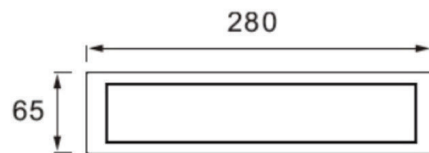

05 Standard

01 02 18 30

Κατόπιν Παραγγελίας
Upon Request

Βαμμένα με Πολυεστερική Ηλεκτροστατική Βαφή
Painted with Polyester Electrostatic Powder

*Η τεχνολογία των LED είναι σε διαρκή εξέλιξη οπότε πριν παραγγείλετε, παρακαλούμε επιβεβαιώστε ποιο LED είναι διαθέσιμο
LED technology changes constantly forward, so before selecting / ordering the most suitable product for you,
ask for a confirmation that this is the most updated product to our list.

■ warm 2700 Kelvin ■ warm white 3000 Kelvin ■ neutral white 4000 Kelvin