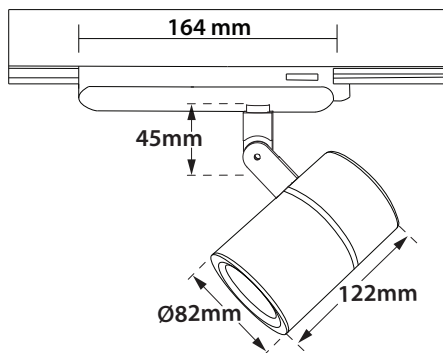

∅ 82mm

122mm

GLASS (4mm)

CE IP20

Accessories upon request

Smooth light filter 1

Smooth light filter 2

Honey comb louvre