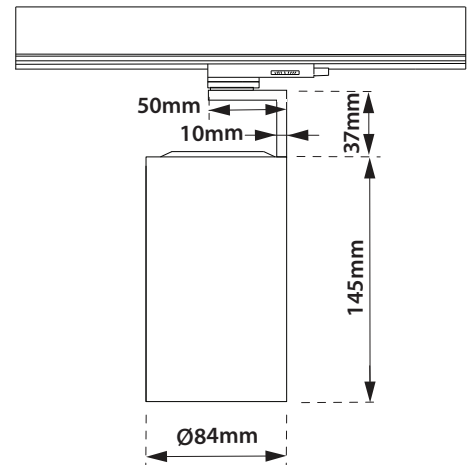

- Indoor track mounted LED spotlight
- from die cast aluminum
- painted with electrostatic powder
- rotatable horizontally 355° and head tiltable 0-90°
- with incorporated 1 AC cob led (mains voltage)
- 220-240volt | on/off or dimmable phase cut/trailing edge
- adjusted on a high performance heatsink
- for best thermal management of led source
- CRI>80 | 3 SDCM
- upon request available with CRI>90
- in 2700-3000-4000 Kelvin
- with high performance lens
- available with 15°-25°-40°
- with incorporated three phase adaptor

INDICATIVE COB LED TABLE* CRI>80

29590	15.0W	220-240v	2700-3000-4000 KELVIN	1100-1183-1250 LUMEN	⚡ ⚡ ⚡
29591	20.0W	220-240v	2700-3000-4000 KELVIN	1560-1660-1760 LUMEN	⚡ ⚡ ⚡
29592	30.0W	220-240v	2700-3000-4000 KELVIN	2200-2365-2500 LUMEN	⚡ ⚡ ⚡

∅ 84mm

145mm

CE IP20

Accessories upon request

Smooth light filter 1

Smooth light filter 2

Honey comb louvre

01 02 18