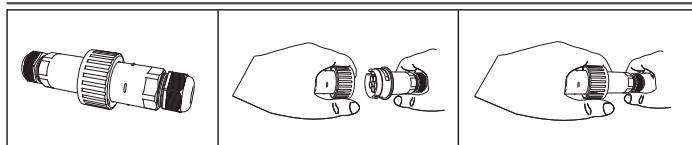

Frame Ground Led 2 CV

- > Linear inground recessed waterproof led luminaire
- > with frame
- > suitable for outdoors use
- > body made from extruded aluminum polyester powder coated
- > ground base made from extruded aluminum polyester powder coated
- > with die cast aluminum end caps polyester powder coated
- > with tempered opal/mat glass
- > with rubber gaskets and stainless-steel screws
- > with one or two cable glands IP68
- > with pre-connected male and female IP68 fis fast connection
- > with incorporated high-power led smd
- > adjusted on a high performance linear heatsink
- > for best thermal management of led source
- > CRI>80 | 3 SDCM as standard
- > upon request available with CRI>90
- > in 3000-4000 KELVIN
- > also available upon request in 2700-3500-5000-6500 Kelvin
- > with symmetric lenses 10°-15°-25°-35°-45°-60°*
- > or elliptical beam lenses 15°x35°, 20x40°*
- > or wall washing lenses
- > input forward voltage 24v DC
- > works with external/remote constant voltage led driver

CRI>80 | Led source power & Average Luminaire Flux

Indicative Flux list | Final lumen output depends from the selection of the angle beam

30526		7.0W		7x1.0W		24v DC		3000-4000 KELVIN		655-690 LUMEN		DIM (1)		
30527		14.0W		14x1.0W		24v DC		3000-4000 KELVIN		1305-1375 LUMEN		DIM (2)		
30528		21.0W		21x1.0W		24v DC		3000-4000 KELVIN		1955-2060 LUMEN		DIM (3)		
30529		28.0W		28x1.0W		24v DC		3000-4000 KELVIN		2605-2745 LUMEN		DIM (4)		

ΔΙΑΣΤΑΣΕΙΣ DIMENSIONS			ΔΙΑΣΤΑΣΕΙΣ ΟΠΗΣ OPENING DIMENSIONS		
DIM	A	B	LENGTH	WIDTH	DEPTH
1	327	309	319	45	85
2	607	589	599	45	85
3	887	869	879	45	85
4	1167	1149	1159	45	85

With pre-connected IP68 male and female fis for fast connection

WARNING: In all ground buried lighting fittings installation, at least 20cm depth drain hole filled by gravel must be made to prevent flooding, or for same reason use draining water pipes. Use H07RN cables only as other types of cables may not be conformed to assure the IP67 or IP 68 rating.