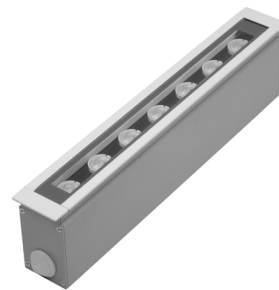

Frame Ground Led 2 CV

- > Linear inground recessed waterproof led luminaire
- > with frame
- > suitable for outdoors use
- > body made from extruded aluminum polyester powder coated
- > ground base made from extruded aluminum polyester powder coated
- > with die cast aluminum end caps polyester powder coated
- > with tempered opal/mat glass
- > with rubber gaskets and stainless-steel screws
- > with one or two cable glands IP68
- > with pre-connected male and female IP68 fis fast connection
- > with incorporated high-power led smd
- > adjusted on a high performance linear heatsink
- > for best thermal management of led source
- > CRI>80 | 3 SDCM as standard
- > upon request available with CRI>90
- > in 3000-4000 KELVIN
- > also available upon request in 2700-3500-5000-6500 Kelvin
- > with symmetric lenses 10°-15°-25°-35°-45°-60°*
- > or elliptical beam lenses 15°x35°, 20x40°*
- > or wall washing lenses
- > input forward voltage 24v DC
- > works with external/remote constant voltage led driver

CRI>80 | Led source power & Average Luminaire Flux

Indicative Flux list | Final lumen output depends from the selection of the angle beam

30526		7.0W		7x1.0W		24v DC		3000-4000 KELVIN		655-690 LUMEN		DIM (1)		
30527		14.0W		14x1.0W		24v DC		3000-4000 KELVIN		1305-1375 LUMEN		DIM (2)		
30528		21.0W		21x1.0W		24v DC		3000-4000 KELVIN		1955-2060 LUMEN		DIM (3)		
30529		28.0W		28x1.0W		24v DC		3000-4000 KELVIN		2605-2745 LUMEN		DIM (4)		

ΔΙΑΣΤΑΣΕΙΣ DIMENSIONS			ΔΙΑΣΤΑΣΕΙΣ ΟΠΗΣ OPENING DIMENSIONS		
DIM	A	B	LENGTH	WIDTH	DEPTH
1	327	309	319	45	85
2	607	589	599	45	85
3	887	869	879	45	85
4	1167	1149	1159	45	85

With pre-connected IP68 male and female fis for fast connection