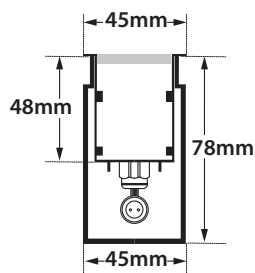

Frame Ground Led 2 CV

- > Linear inground recessed waterproof led luminaire
- > with frame
- > suitable for outdoors use
- > body made from extruded aluminum polyester powder coated
- > ground base made from extruded aluminum polyester powder coated
- > with die cast aluminum end caps polyester powder coated
- > with tempered opal/mat glass
- > with rubber gaskets and stainless-steel screws
- > with one or two cable glands IP68
- > with pre-connected male and female IP68 fis fast connection
- > with incorporated high-power led smd
- > adjusted on a high performance linear heatsink
- > for best thermal management of led source
- > CRI>80 | 3 SDCM as standard
- > upon request available with CRI>90
- > in 3000-4000 KELVIN
- > also available upon request in 2700-3500-5000-6500 Kelvin
- > with symmetric lenses 10°-15°-25°-35°-45°-60°*
- > or elliptical beam lenses 15°x35°, 20x40°*
- > or wall washing lenses
- > input forward voltage 24v DC
- > works with external/remote constant voltage led driver

CRI>80 | Led source power & Average Luminaire Flux

Indicative Flux list | Final lumen output depends from the selection of the angle beam

30526		7.0W		7x1.0W		24v DC		3000-4000 KELVIN		655-690 LUMEN		DIM (1)		
30527		14.0W		14x1.0W		24v DC		3000-4000 KELVIN		1305-1375 LUMEN		DIM (2)		
30528		21.0W		21x1.0W		24v DC		3000-4000 KELVIN		1955-2060 LUMEN		DIM (3)		
30529		28.0W		28x1.0W		24v DC		3000-4000 KELVIN		2605-2745 LUMEN		DIM (4)		

ΔΙΑΣΤΑΣΕΙΣ DIMENSIONS			ΔΙΑΣΤΑΣΕΙΣ ΟΠΗΣ OPENING DIMENSIONS		
DIM	A	B	LENGTH	WIDTH	DEPTH
1	327	309	319	45	85
2	607	589	599	45	85
3	887	869	879	45	85
4	1167	1149	1159	45	85

With pre-connected IP68 male and female fis for fast connection