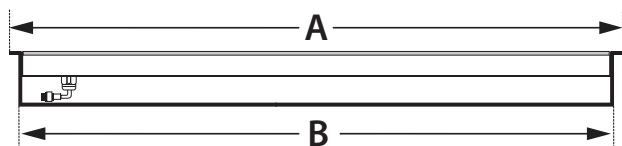

Frame Ground Led 2 CV

- > Linear inground recessed waterproof led luminaire
- > with frame
- > suitable for outdoors use
- > body made from extruded aluminum polyester powder coated
- > ground base made from extruded aluminum polyester powder coated
- > with die cast aluminum end caps polyester powder coated
- > with tempered opal/mat glass
- > with rubber gaskets and stainless-steel screws
- > with one or two cable glands IP68
- > with pre-connected male and female IP68 fis fast connection
- > with incorporated high-power led smd
- > adjusted on a high performance linear heatsink
- > for best thermal management of led source
- > CRI>80 | 3 SDCM as standard
- > upon request available with CRI>90
- > in 3000-4000 KELVIN
- > also available upon request in 2700-3500-5000-6500 Kelvin
- > with symmetric lenses 10°-15°-25°-35°-45°-60°*
- > or elliptical beam lenses 15°x35°, 20x40°*
- > or wall washing lenses
- > input forward voltage 24v DC
- > works with external/remote constant voltage led driver

CRI>80 | Led source power & Average Luminaire Flux

Indicative Flux list | Final lumen output depends from the selection of the angle beam

30526		7.0W		7x1.0W		24v DC		3000-4000 KELVIN		655-690 LUMEN		DIM (1)		
30527		14.0W		14x1.0W		24v DC		3000-4000 KELVIN		1305-1375 LUMEN		DIM (2)		
30528		21.0W		21x1.0W		24v DC		3000-4000 KELVIN		1955-2060 LUMEN		DIM (3)		
30529		28.0W		28x1.0W		24v DC		3000-4000 KELVIN		2605-2745 LUMEN		DIM (4)		

ΔΙΑΣΤΑΣΕΙΣ DIMENSIONS			ΔΙΑΣΤΑΣΕΙΣ ΟΠΗΣ OPENING DIMENSIONS		
DIM	A	B	LENGTH	WIDTH	DEPTH
1	327	309	319	45	85
2	607	589	599	45	85
3	887	869	879	45	85
4	1167	1149	1159	45	85

With pre-connected IP68 male and female fis for fast connection

WARNING: In all ground buried lighting fittings installation, at least 20cm depth drain hole filled by gravel must be made to prevent flooding, or for same reason use draining water pipes. Use H07RN cables only as other types of cables may not be conformed to assure the IP67 or IP 68 rating.