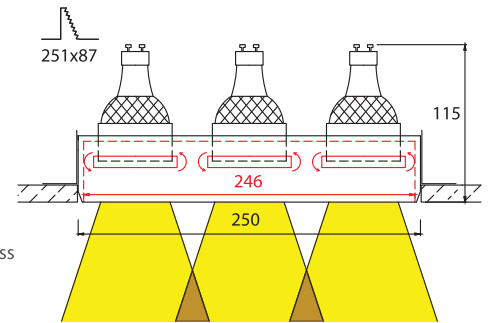

FRAMELESS TRIPLE MOVE DEEP 1

- Διακοσμητικό φωτιστικό
- Χωνευτό οροφής
- Χωρίς εξωτερικό πλαίσιο
- Εσωτερικού χώρου
- Με 3 εσωτερικά κινητά σποτ
- Για 3 λυχνίες DICHROIC 12V 50W ή 230V 50W GU10
- Κατάλληλο για φωτισμό καταστημάτων, γραφείων, οικιών.

- Decorative recessed fitting trimless
- For indoors use
- With 3 internal movable spots
- Suitable for 3 DICHROIC lamps 12V 50W or 230V 50W GU10
- For use at houses, shops, offices, showrooms.

22042 DICHROIC 12V 3x50W GU5,3

22043 DICHROIC 230V 3x50W GU10

FRAMELESS TRIPLE MOVE DEEP 2

- Διακοσμητικό φωτιστικό
- Χωνευτό οροφής
- Χωρίς εξωτερικό πλαίσιο
- Εσωτερικού χώρου
- Με 3 εσωτερικά κινητά σποτ
- Για 3 λυχνίες DICHROIC 12V 50W ή 230V 50W GU10
- Κατάλληλο για φωτισμό καταστημάτων, γραφείων, οικιών.

- Decorative recessed fitting trimless
- For indoors use
- With 3 internal movable spots
- Suitable for 3 DICHROIC lamps 12V 50W or 230V 50W GU10
- For use at houses, shops, offices, showrooms.

22044 DICHROIC 12V 3x50W GU5,3

22045 DICHROIC 230V 3x50W GU10

FRAMELESS TRIPLE MOVE DEEP 3

- Διακοσμητικό φωτιστικό
- Χωνευτό οροφής
- Χωρίς εξωτερικό πλαίσιο
- Εσωτερικού χώρου
- Με 3 εσωτερικά κινητά σποτ
- Για 3 λυχνίες DICHROIC 12V 50W ή 230V 50W GU10
- Κατάλληλο για φωτισμό καταστημάτων, γραφείων, οικιών.

- Decorative recessed fitting trimless
- For indoors use
- With 3 internal movable spots
- Suitable for 3 DICHROIC lamps 12V 50W or 230V 50W GU10
- For use at houses, shops, offices, showrooms.

22046 DICHROIC 12V 3x50W GU5,3

22047 DICHROIC 230V 3x50W GU10