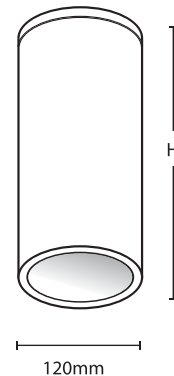

27112		HCI - TC 230V 20W G8,5	H= 240mm			
27113		HCI - TC 230V 35W G8,5	H= 300mm			
27114		HQFT 230V 35W G12	H= 300mm			
27115		CDM-R111 230V 35W GX8,5	H= 300mm			
27116		HALLOSPOT R111 230/12V 75W G53	H= 240mm			
12W POWER LED WITH LENS						
27117		12X1W 230/240V 350mA WARM WHITE 1320 Lumen	H= 240mm			
27118		12X1W 230/240V 350mA COOL WHITE 1320 Lumen	H= 240mm			
24W POWER LED WITH LENS						
27119		12X2W 230/240V 500mA WARM WHITE 1980 Lumen	H= 300mm			
27120		12X2W 230/240V 500mA COOL WHITE 1980 Lumen	H= 300mm			

27121		OSRAM Preva LED COIN 111 G1 18W 700 mA 24° or 40° | 2700K | 3000K | 4000K	H= 240mm			
27122		OSRAM Preva LED COIN 111 G1 22.5W 700 mA 24° or 40° | 2700K | 3000K | 4000K	H= 300mm			
27123		OSRAM PL-CORE AC 800Lumen 14W 2700K | 13.1W 3000K | 12.6W 4000K	H= 240mm			
27124		COBLED 10W 350mA 2700-3000-4000 KELVIN 940-975-1030 LUMEN	H= 240mm			
27125		COBLED 11W 350mA 2700-3000-4000 KELVIN 1190-1240-1310 LUMEN	H= 240mm			
27126		COBLED 14W 500mA 2700-3000-4000 KELVIN 1270-1320-1390 LUMEN	H= 300mm			
27127		COBLED 17W 500mA 2700-3000-4000 KELVIN 1690-1750-1850 LUMEN	H= 300mm