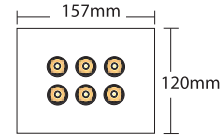

- Decorative recessed downlight
- from die cast aluminum
- suitable for power led lamps 6x1W 350mA of 15°-25°-40°-60° degrees
- with incorporated led driver 230/240V
- suitable for general lighting of showrooms, shops, offices

9373 LED ΙΣΧΥΟΣ
POWER LED
230V 6x1W

157x120mm 130x105mm 60mm