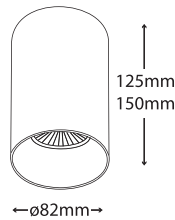

LIP MIKRO CEILING BLACK/GOLD

- Σταθερό φωτιστικό οροφής
- εσωτερικού χώρου
- με εσωτερικό ανακλαστήρα χυτό αλουμινίου
- κατάλληλο για darklight φωτισμό

- Fixed ceiling fitting
- for indoors use
- with die cast aluminium reflector
- suitable for darklight output

25024 DICHROIC
230V 50W GU10 /
LED LAMP 230 GU10
3W-4W-5W-6,5W H= 125mm

25025 DICHROIC
230V 50W GU10 /
LED LAMP 230 GU10
7W-8W-10W H= 150mm