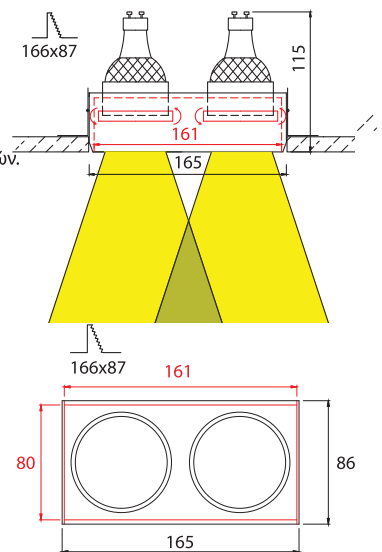

- ▶ Decorative recessed fitting trimless
- ▶ For indoors use
- ▶ With 2 internal movable spots
- ▶ Suitable for 2 DICHROIC lamps 12V 50W or 230V 50W GU10
- ▶ For use at houses, shops, offices, showrooms.