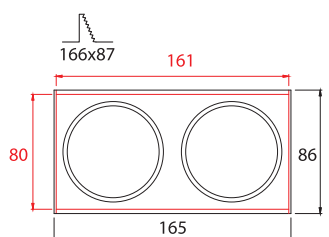

FRAMELESS DOUBLE MOVE 1

- Διακοσμητικό φωτιστικό
- Χωνευτό οροφής
- Χωρίς εξωτερικό πλαίσιο
- Εσωτερικού χώρου
- Με 2 εσωτερικά κινητά σποτ
- Για 2 λυχνίες DICHROIC 12V 50W ή 230V 50W GU10
- Κατάλληλο για φωτισμό καταστημάτων, γραφείων, οικιών.

- Decorative recessed fitting trimless
- For indoors use
- With 2 internal movable spots
- Suitable for 2 DICHROIC lamps 12V 50W or 230V 50W GU10
- For use at houses, shops, offices, showrooms.

22054 DICHROIC 12V 2x50W GU5,3

22055 DICHROIC 230V 2x50W GU10

161x80mm 166x87mm 95mm

FRAMELESS DOUBLE MOVE 2

- Διακοσμητικό φωτιστικό
- Χωνευτό οροφής
- Χωρίς εξωτερικό πλαίσιο
- Εσωτερικού χώρου
- Με 2 εσωτερικά κινητά σποτ
- Για 2 λυχνίες DICHROIC 12V 50W ή 230V 50W GU10
- Κατάλληλο για φωτισμό καταστημάτων, γραφείων, οικιών.

- Decorative recessed fitting trimless
- For indoors use
- With 2 internal movable spots
- Suitable for 2 DICHROIC lamps 12V 50W or 230V 50W GU10
- For use at houses, shops, offices, showrooms.

22056 DICHROIC 12V 2x50W GU5,3

22057 DICHROIC 230V 2x50W GU10

161x80mm 166x87mm 95mm

FRAMELESS DOUBLE MOVE FOCUS 1

- Διακοσμητικό φωτιστικό
- Χωνευτό οροφής
- χωρίς εξωτερικό πλαίσιο
- Εσωτερικού χώρου
- Με 2 εσωτερικά κινητά σποτ
- Για 2 λυχνίες DICHROIC 12V 50W ή 230V 50W GU10
- Κατάλληλο για φωτισμό καταστημάτων, γραφείων, οικιών.

- Decorative recessed fitting trimless
- For indoors use
- With 2 internal movable spots
- Suitable for 2 DICHROIC lamps 12V 50W or 230V 50W GU10
- For use at houses, shops, offices, showrooms.

22058 DICHROIC 12V 2x50W GU5,3

22059 DICHROIC 230V 2x50W GU10

161x80mm 166x87mm 95mm