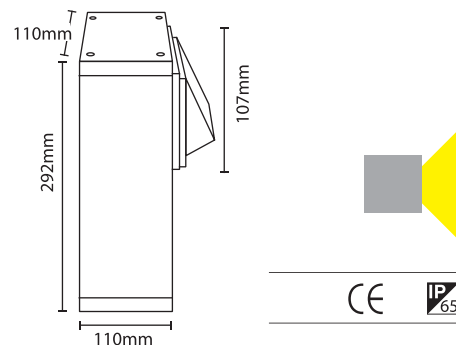

- Φωτιστικό στεγανό
- εξωτερικού χώρου
- με 1 έξοδο φωτισμού
- από προφίλ αλουμινίου βαρέως τύπου
- με 1 υάλινο προφυλακτήρα tempered
- με 1 ή 2 led ισχύος τεχνολογίας SMD
- με ενσωματωμένο led driver
- με ελαστικά στεγανοποίησης από σιλικόνη και βίδες inox
- κατάλληλο για φωτισμό κήπων, διαδρόμων, παρκινγκ, πεζόδρομων.
- Decorative waterproof fitting for outdoors use
- with 1 lighting exit
- from heavy duty die cast aluminum profile
- with tempered glass
- with 1 or 2 power leds SMD technology
- with incorporated led driver
- with silicon gaskets and inox screws
- suitable for the external lighting of gardens, corridors, walkways, parkings.

26018		HALOGEN 230/12V 12V 35W GY6.53	
26019		HALOPIN 230V 25-40W G9	
26020		LED ΙΣΧΥΟΣ / POWER LED 2x1W 230/240V 350mA