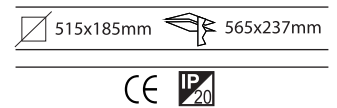

- Διακοσμητικό σποτ
- Χωνευτό οροφής
- Εσωτερικού χώρου
- Γύψινο
- Με 3 σποτ αλουμινίου κινητά
- Κατάλληλο για φωτισμό οικιών, καταστημάτων, βιτρινών

- Decorative recessed fitting
- For indoors use
- From plaster
- With 3 aluminum spots movable
- For use at shops, shopwindows, houses

10432		HALLOSPOT R111 12V 3x50-75W G53		H 100mm
10433		HISPOT Es111 230V 3x75W GU10		H 120mm
10434		PAR 30 230V 3x75W E27		H 180mm
10435		CDM-R 230V 3x35W E27 (HQI)		H 200mm
10435		CDM-R 230V 3x70W E27 (HQI)		H 200mm
10436		CDM-R111 230V 3x35W Gx8,5		H 160mm
10436		CDM-R111 230V 3x70W Gx8,5		H 160mm