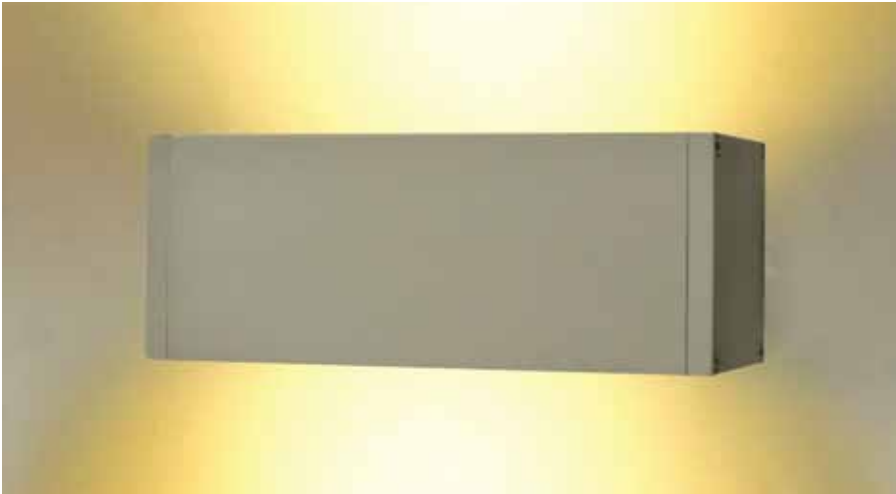

EXTERNAL LINE 3