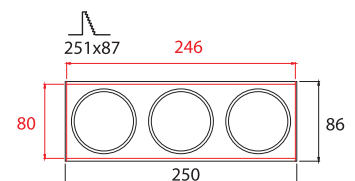

22022

DICHROIC
12V 3x50W GU5,3

22023

DICHROIC
230V 3x50W GU10