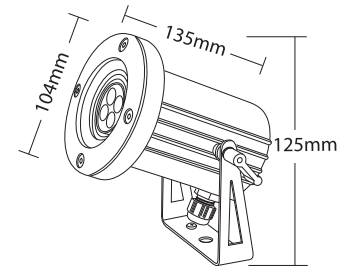

- Διακοσμητικός προβολέας στεγανός
- χυτός αλουμινιού βαρέως τύπου
- με υάλινο προφυλακτήρα tempered
- πάχους 5mm διάφανο ή ματ
- με βίδες inox,
- στυπιοθλίπτη Pg9 από πολυαμίδη Ip68
- και ελαστικά στεγανοποίησης από σιλικόνη.

- Decorative waterproof projector
- from heavy duty die cast aluminum
- with tempered glass transparent
- or mat 5mm thick
- with inox screws,
- polyamide cable gland Pg9 Ip68 and silicon gaskets.

9792 PAR 20
230V 50W E27

9793* HISPOT Es63
230V 75W Gu10

GLASS CE