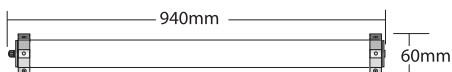

ΣΧΕΔΙΟ H2 / DRAWING H2