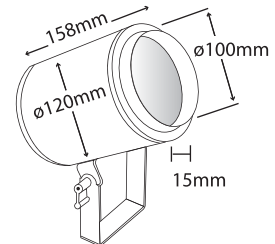

- Διακοσμητικός προβολέας αλουμινίου
- στεγανός εξωτερικού χώρου
- με υάλινο προφυλακτήρα tempered πάχους 5mm διάφανο ή ματ
- με βίδες Inox, στυπιοθλίπτη PG9 από πολυαμίδη IP68
- και ελαστικά στεγανοποίησης από σιλικόνη
- κατάλληλος για φωτισμό προσώπων κτιρίων, καταστημάτων και αρχιτεκτονικών λεπτομερειών.

- Decorative projector die cast aluminum
- waterproof for outdoors use
- with tempered glass 5mm thick
- with inox screws
- polyamide cable gland PG9 IP68
- and silicon gaskets
- suitable for lighting building facades, shops and architectural details.

1. **27029** PAR30
   230V 75-100W E27 /
   PAR 30 LED LAMP
   230V 7-15x1W E27
2. **27030** HALLOSPOT R111
   230/12V 50W G53 /
   R111 LED LAMP
   230/12V 7-14x1W G53

GLASS 5mm CE IP65