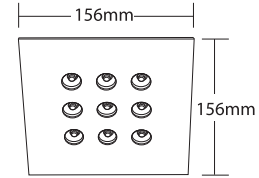

- Διακοσμητικό φωτιστικό
- χωνευτό οροφής
- εσωτερικού χώρου
- με διακοσμητικό πλαίσιο από προφίλ αλουμινίου
- με 9 led ισχύος 1W 15°-25°-45°-60° με φακό
- με ενσωματωμένο led driver
- για φωτισμό γραφείων, καταστημάτων, εκθεσιακών χώρων, οικιών.

- Decorative recessed fitting
- for indoors use
- with decorative aluminum profile
- with 9 power leds with lens 1W 15°-25°-45°-60°
- with incorporated led driver
- for use at shops, shopwindows, houses.

9351

LED ΙΣΧΥΟΣ / POWER LED
9x1W 230/240V 350mA

156x156mm

130x142mm

60mm