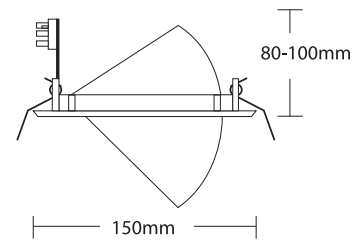

- ▶ Recessed downlight movable
- ▶ with die cast aluminim frame
- ▶ with 10 power leds
- ▶ with lens 15°-25°-40°-60°
- ▶ with springs
- ▶ for support on the ceiling