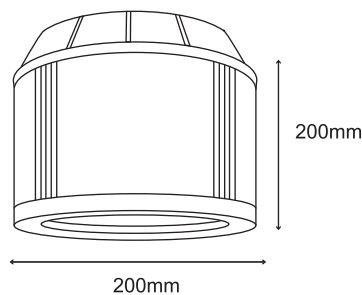

24W POWER LED WITH LENS

27138 12x2W 230/240V 500mA | WARM WHITE | 1980Lm

27139 12x2W 230/240V 500mA | COOL WHITE | 1980Lm