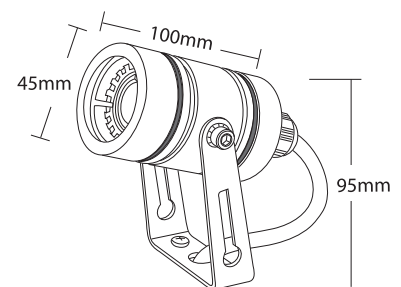

- Διακοσμητικός προβολέας στεγανός
- χυτός αλουμινιού βαρέως τύπου
- με υάλινο προφυλακτήρα tempered
- πάχους 6mm διάφανο ή ματ
- με βίδες inox,
- στυπιοθλίπτη Pg9 από πολυαμίδη Ip68
- και ελαστικά στεγανοποίησης από σιλικόνη.

- Decorative waterproof projector
- from heavy duty die cast aluminum
- with tempered glass transparent
- or mat 6mm thick
- with inox screws,
- polyamide cable gland Pg9 Ip68 and silicon gaskets.

9796 DICHROIC LED
LAMP 12V 1-3W
Mr11 Gu4

GLASS CE