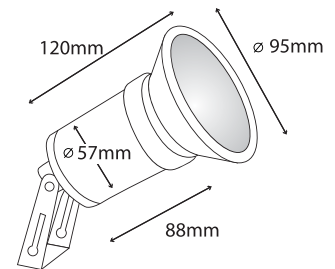

- Διακοσμητικός προβολέας στεγανός εξωτερικού χώρου
- χυτός αλουμινίου
- με βίδες Inox
- στιπιοθλίπτη PG9 από πολυαμίδη IP68
- και ελαστικά στεγανοποίησης από σιλικόνη
- κατάλληλος για φωτισμό αρχιτεκτονικών λεπτομερειών

- Decorative waterproof projector for outdoors use
- from die cast aluminum
- with inox screws
- polyamide cable gland PG9 IP68
- and silicon gaskets
- suitable for decorative lighting of architectural details such statues, columns, windows.

3783

PAR 30
230V 75-100W E27

CE IP55