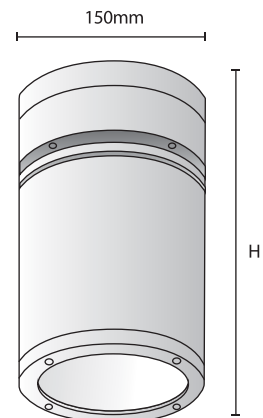

27103		HCI - TC 230V 50W G8,5	H = 260mm	
27104		HQI-T 230V 50W G12	H = 260mm	
27105		HCI - TC 230V 70W G8,5	H = 260mm	
27106		HQI-T 230V 70W G12	H = 260mm	
27107		HQI - TC 230V 70W Rx7s	H = 260mm	

27108		COB LED 17W 500mA	2700-3000-4000 KELVIN	1690-1750-1850 LUMEN	H = 260mm	
27109		COB LED 20W 700mA	2700-3000-4000 KELVIN	2210-2290-2420 LUMEN	H = 260mm	
27110		COB LED 25W 900mA	2700-3000-4000 KELVIN	2680-2780-2900 LUMEN	H = 300mm	
27111		COB LED 31W 1050mA	2700-3000-4000 KELVIN	3150-3270-3450 LUMEN	H = 300mm	