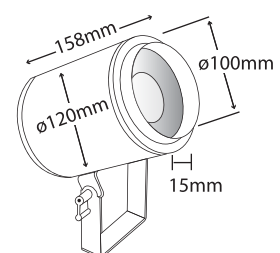

- Διακοσμητικός προβολέας αλουμινίου
- στεγανός εξωτερικού χώρου
- με υάλινο προφυλακτήρα tempered πάχους 5mm διάφανο ή ματ
- με βίδες Inox, στυπιοθλίπτη PG9 από πολυαμίδη IP68
- με ενσωματωμένο led module ισχύος smd technology 3x1W 350mA ή 3x3W 700 mA με φακό 15°-25°-40°-60°
- με ενσωματωμένο led driver
- και ελαστικά στεγανοποίησης από σιλικόνη
- κατάλληλος για φωτισμό προσώπων κτιρίων, καταστημάτων και αρχιτεκτονικών λεπτομερειών.

- Decorative projector die cast aluminum
- waterproof for outdoors use
- with tempered glass 5mm thick
- with power led modulde smd technology 3X1W 350mA or 3X3W 700 mA with lens 15°-25°-40°-60°
- and incorporated led driver
- with inox screws
- polyamide cable gland PG9 IP68
- and silicon gaskets
- suitable for lighting building facades, shops and architectural details.

1. **27035** LED ΙΣΧΥΟΣ/
   POWER LED 230V 1X3W
2. **27036** LED ΙΣΧΥΟΣ/
   POWER LED 230V 3X3W
3. **27037** DICHROIC 230V/12V
   DECOSTAR ALU
   35W GU 5.3

GLASS 5mm CE IP65