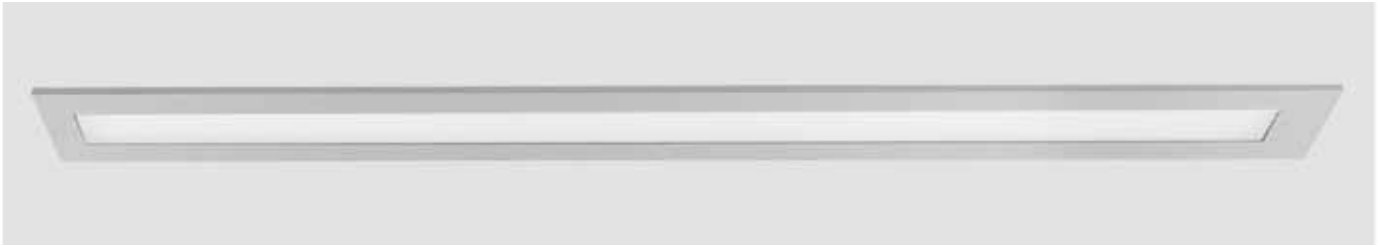

LINE LIGHT RECESSED 7 IP 44

24147	LUMILUX-FH T5 230V 1x14W G5	⬠ ⊕	ΣΧΕΔΙΟ / DRAWING E1
24148	LUMILUX-FH T5 230V 1x21W G5	⬠ ⊕	ΣΧΕΔΙΟ / DRAWING E2
24149	LUMILUX-FH T5 230V 1x28W G5	⬠ ⊕	ΣΧΕΔΙΟ / DRAWING E3
24150	LUMILUX-FH T5 230V 1x35W G5	⬠ ⊕	ΣΧΕΔΙΟ / DRAWING E4
24151	LUMILUX-FQ T5 230V 1x24W G5	⬠ ⊕	ΣΧΕΔΙΟ / DRAWING E1
24152	LUMILUX-FQ T5 230V 1x39W G5	⬠ ⊕	ΣΧΕΔΙΟ / DRAWING E2
24153	LUMILUX-FQ T5 230V 1x54W G5	⬠ ⊕	ΣΧΕΔΙΟ / DRAWING E3
24154	LUMILUX-FQ T5 230V 1x49W G5	⬠ ⊕	ΣΧΕΔΙΟ / DRAWING E4
24155	LUMILUX-FQ T5 230V 1x80W G5	⬠ ⊕	ΣΧΕΔΙΟ / DRAWING E4

- Φωτιστικό χωνευτό οροφής
- εσωτερικού χώρου
- από χυτό προφίλ αλουμινίου
- με πολυκαρμπονικό κάλυμμα σατινέ
- για 1 λυχνία T5 14-80W
- και ενσωματωμένο ηλεκτρονικό μετασχηματιστή
- κατάλληλο για φωτισμό γραφείων, οικιών και εκθεσιακών.

- Recessed fitting
- for placement on the ceiling
- for indoors use
- from die cast aluminum profile
- with polycarbonate cover satin
- suitable for 1 lamp T5 14-80W
- with incorporated electronic transformer
- suitable for at offices, shops, houses and showrooms