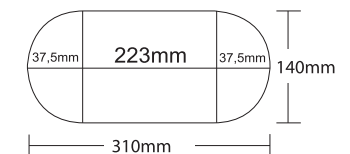

9350

LED ΙΣΧΥΟΣ / POWER LED
24x1W 230/240V 350mA

330x156mm

62mm