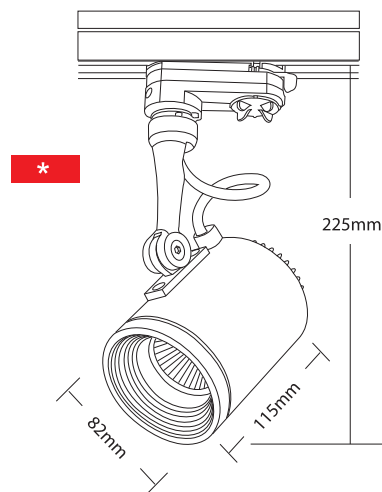

9936

DICHROIC
230V 50W GU10

*

SUITABLE FOR PARATHOM LED LAMP
7-8-10W GU10 (OSRAM/PHILIPS)