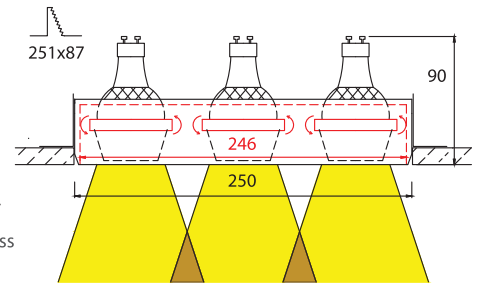

FRAMELESS TRIPLE MOVE FOCUS 1

- Διακοσμητικό φωτιστικό
- Χωνευτό οροφής
- Χωρίς εξωτερικό πλαίσιο
- Εσωτερικού χώρου
- Με 3 εσωτερικά κινητά σποτ
- Για 3 λυχνίες DICHROIC 12V 50W ή 230V 50W GU10
- Κατάλληλο για φωτισμό καταστημάτων, γραφείων, οικιών.

- Decorative recessed fitting trimless
- For indoors use
- With 3 internal movable spots
- Suitable for 3 DICHROIC lamps 12V 50W or 230V 50W GU10
- For use at houses, shops, offices, showrooms.

22024 DICHROIC 12V 3x50W GU5,3

22025 DICHROIC 230V 3x50W GU10

FRAMELESS TRIPLE MOVE FOCUS 2

- Διακοσμητικό φωτιστικό
- Χωνευτό οροφής
- Χωρίς εξωτερικό πλαίσιο
- Εσωτερικού χώρου
- Με 3 εσωτερικά κινητά σποτ
- Για 3 λυχνίες DICHROIC 12V 50W ή 230V 50W GU10
- Κατάλληλο για φωτισμό καταστημάτων, γραφείων, οικιών.

- Decorative recessed fitting trimless
- For indoors use
- With 3 internal movable spots
- Suitable for 3 DICHROIC lamps 12V 50W or 230V 50W GU10
- For use at houses, shops, offices, showrooms.

22026 DICHROIC 12V 3x50W GU5,3

22027 DICHROIC 230V 3x50W GU10

FRAMELESS QUATTRO MOVE 2

- Διακοσμητικό φωτιστικό
- Χωνευτό οροφής
- Χωρίς εξωτερικό πλαίσιο
- Εσωτερικού χώρου
- Με 4 εσωτερικά κινητά σποτ
- Για 4 λυχνίες DICHROIC 12V 50W ή 230V 50W GU10
- Κατάλληλο για φωτισμό καταστημάτων, γραφείων, οικιών.

- Decorative recessed fitting trimless
- For indoors use
- With 4 internal movable spots
- Suitable for 4 DICHROIC lamps 12V 50W or 230V 50W GU10
- For use at houses, shops, offices, showrooms.

22028 DICHROIC 12V 4x50W GU5,3

22029 DICHROIC 230V 4x50W GU10