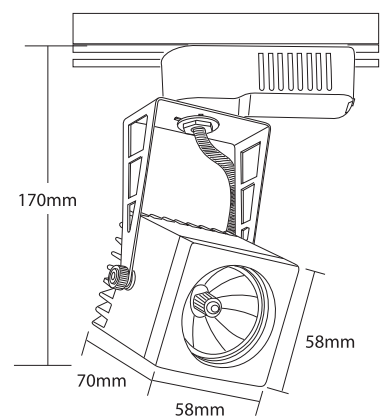

- Προβολέας
- εσωτερικού χώρου
- χυτός αλουμινίου
- περιστρεφόμενος οριζόντιως και καθέτως,
- με ενσωματωμένο μετ/στη 35W εντός διακοσμητικού κιβωτίου κατάλληλου για τοποθέτηση σε μονοφασική ράγα
- κατάλληλος για φωτισμό καταστημάτων, βιτρινών, εκθεσιακών, χώρων.

- Projector
- for indoors use
- from die cast aluminum
- adjustable with horizontal and vertical movement
- with incorporated transformer 35W in decorative box
- suitable for one phase track for use at shops, shopwindows, showrooms.

9919 DICHROIC
230/12V 35W GU5,3

CE