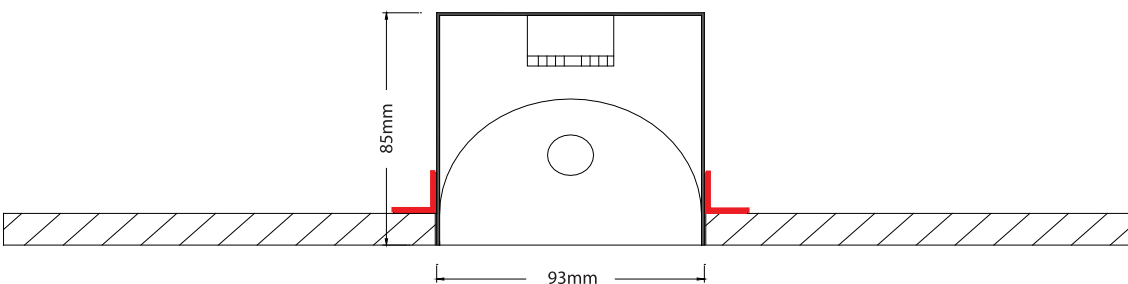

i Κατόπιν παραγγελίας το φωτιστικό μπορεί να παραχθεί και σε μεγαλύτερα μήκη
Upon request the above lighting fitting can be produced in longer lengths