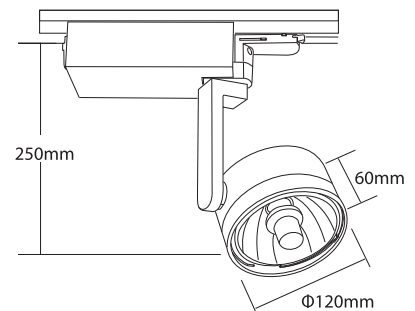

9496 HALLOSPOT R111 230V/12V 50W G53

9497 HALLOSPOT R111 230V/12V 100W G53

9498 CDM-R111 230V 35W Gx10

9499 CDM-R111 230V 70W Gx10

CE