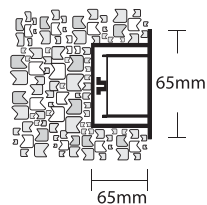

STAIRLIGHT 1.3 LED

- Διακοσμητικό φωτιστικό χωνευτό επίτοιχο ή οροφής
- εσωτερικού χώρου
- με σώμα χυτό αλουμινίου
- βαμμένο με πολυεστερική ηλεκτροστατική βαφή σε χρώμα λευκό
- και στεφάνι ανοξείδωτο INOX πάχους 3mm
- με υάλινο προφυλακτήρα tempered mat πάχους 4mm
- με 2 led ισχύος 1W 350mA με ενσωματωμένο led driver 230/240V
- και ειδική βάση επίτοιχης τοποθέτησης
- κατάλληλο για φωτισμό σκαλοπατιών, διαδρόμων, οικιών, γραφείων, καταστημάτων

- Decorative recessed fitting for indoors use
- for placement on the wall or the ceiling
- with die cast aluminum body
- painted with polyester electrostatic power in white color
- and INOX stainless steel frame 3mm thick
- with tempered glass mat 4mm thick
- with 2 power leds 1W 350mA
- with incorporated led driver 230/240V
- and special base for wall recessed use
- suitable for use at corridors, stairs, houses, offices, shops

0713

LED ΙΣΧΥΟΣ /
POWER LED 2x1W
230V 350mA

STAIRLIGHT 2.3 LED

- Διακοσμητικό φωτιστικό χωνευτό επίτοιχο ή οροφής
- εσωτερικού χώρου
- με σώμα χυτό αλουμινίου
- βαμμένο με πολυεστερική ηλεκτροστατική βαφή σε χρώμα λευκό
- και στεφάνι ανοξείδωτο INOX πάχους 3mm
- με υάλινο προφυλακτήρα tempered mat πάχους 4mm
- με 3 led ισχύος 1W 350mA με ενσωματωμένο led driver 230/240V
- και ειδική βάση επίτοιχης τοποθέτησης
- κατάλληλο για φωτισμό σκαλοπατιών, διαδρόμων, οικιών, γραφείων, καταστημάτων