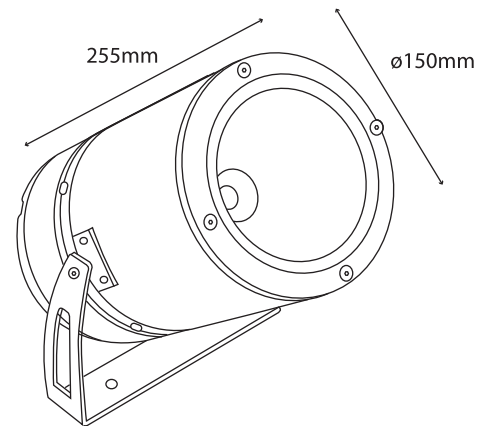

Also available in
3500 & 5000 Kelvin upon request

GLASS (6mm) CE IP65