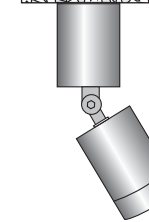

- Στεγανός προβολέας επίτοιχος ή οροφής αλουμινίου
- με υάλινο προφυλακτήρα pyrex
- με ενσωματωμένο 1 led module power led smd technology 3x1w 350 mA
- σε χρώμα warm white - neutral white - cool white
- με φακό δέσμης 15°-25°-35°-60° μοιρών
- με ενσωματωμένο LED driver 230/240V
- και ελαστικά στεγανοποίησης σιλικόνης
- κατάλληλος για φωτισμό αρχιτεκτονικών λεπτομεριών (αγάλματα, κολόνες, παράθυρα).

- Waterproof projector for wall or ceiling installation
- made from die cast aluminum
- with pyrex protection glass
- with 1 led module power led smd technology 3x1w 350mA
- with lens 15°-25°-35° degrees
- in warm white - neutral white - cool white color
- with incorporated LED driver 230/240V
- and silicon gaskets
- suitable for decorative lighting of architectural details (statues, columns, windows).

27130

LED ΙΣΧΥΟΣ / WARM WHITE
POWER LED 3x1W 350mA 220 Lumen

27131

LED ΙΣΧΥΟΣ / COOL WHITE
POWER LED 3x1W 350mA 220 Lumen

GLASS (5mm)

01

02

05

18

Βαμμένα με Πολυεστερική Ηλεκτροστατική Βαφή
Painted with Polyester Electrostatic Powder