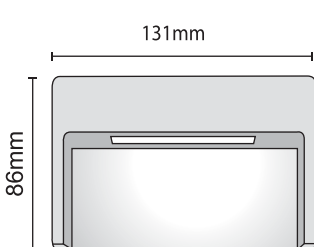

LUCE 6 PICCO DIRECTIONAL

26062 LINEAR COB LED 1W 350mA 2700-3000 - 4000 - 6000 KELVIN

26063 LINEAR COB LED 2W 350mA 2700-3000 - 4000 - 6000 KELVIN

5370 Κουτί αλουμινίου επίτοιχης τοποθέτησης
Box from aluminum for wall recessed use

128x100mm

- Επίτοιχο στεγανό χωνευτό φωτιστικό
- Χυτό αλουμίνιο
- Με ενσωματωμένο LINEAR COB LED 1-2W
- Με ενσωματωμένο LED driver
- Με βάση τοποθέτησης στον τοίχο
- Και ελαστικά στεγανοποίησης
- Για τοποθέτηση σε κήπους, βεράντες, διαδρόμους, σκαλοπάτια οικιών και ξενοδοχείων

- Waterproof wall recessed fitting
- From die cast aluminum
- With power LINEAR COB LED 1-2W
- With incorporated LED driver
- With wall recessing box
- With rubber gaskets
- Suitable for gardens, walkways, corridors, stairs of houses and hotels