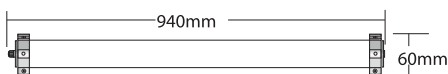

ΣΧΕΔΙΟ H2 / DRAWING H2