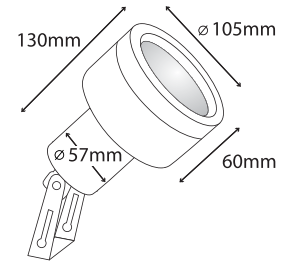

- Διακοσμητικός προβολέας στεγανός εξωτερικού χώρου
- χυτός αλουμινίου
- με υάλινο προφυλακτήρα tempered πάχους 10mm διάφανο
- με βίδες Inox
- στιπιοθλίπτη PG9 από πολυαμίδη IP68
- και ελαστικά στεγανοποίησης από 4σιλικόνη κατάλληλος για φωτισμό αρχιτεκτονικών λεπτομερειών, όπως αγαλμάτων, κολονών, παραθύρων

- Decorative waterproof projector for outdoors use
- from die cast aluminum
- with tempered glass 10mm thick transparent
- with inox screws
- polyamide cable gland PG9 IP68
- and silicon gaskets
- suitable for decorative lighting of architectural details such statues, columns, windows.

3782

PAR 30
230V 75-100W E27 /
PAR 30 LED LAMP
230V 7-15x1W E27

GLASS (0mm) CE IP65