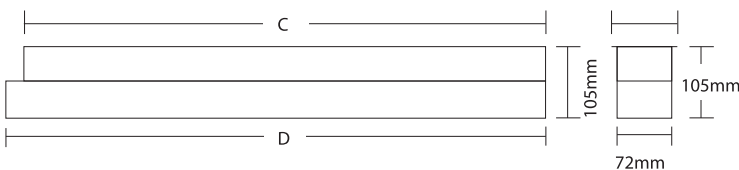

ΔΙΑΣΤΑΣΕΙΣ ΒΑΣΗΣ ΕΔΑΦΟΥΣ / GROUND BASE DIMENSIONS

ΒΑΣΗ ΕΔΑΦΟΥΣ ΚΩΔΙΚΟΣ GROUND BASE CODE	C	D
(1) 5333	640	680
(2) 5335	940	980
(3) 5336	1240	1280

Τα παραπάνω φωτιστικά προσφέρονται με στενή, ευρεία και μεσαία δέσμη led, καθώς και με περισσότερα led κατόπιν παραγγελίας.
The above fittings are available with narrow, wide and medium beam leds, as well as with more leds upon request.