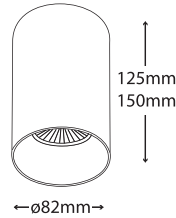

LIP MIKRO CEILING GREY

- Σταθερό φωτιστικό οροφής εσωτερικού χώρου
- με εσωτερικό ανακλαστήρα χυτό αλουμινίου
- κατάλληλο για darklight φωτισμό
- Fixed ceiling fitting
- for indoors use
- with die cast aluminium reflector
- suitable for darklight output

25028 DICHROIC 230V 50W GU10 / LED LAMP 230 GU10 3W-4W-5W-6,5W H= 125mm

25029 DICHROIC 230V 50W GU10 / LED LAMP 230 GU10 7W-8W-10W H= 150mm