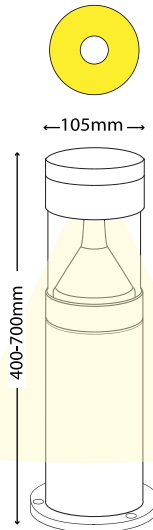

- Φωτιστικό κήπου εμμέσου φωτισμού
- στεγανό για εξωτερικούς χώρους
- χυτό αλουμινίου βαρέως τύπου
- με ενσωματωμένα 4 leds τεχνολογίας SMD 1W 350mA ή 2W 500mA
- χρωματικής απόχρωσης warm white - cool white - blue
- με ενσωματωμένο led driver
- με βίδες inox και ελαστικά στεγανοποίησης σιλικόνης
- για φωτισμό εισόδων κτιρίων, οικιών, καταστημάτων, κήπων και διαδρόμων
- Decorative garden light
- waterproof for outdoors use
- from heavy duty die cast aluminum
- suitable for indirect lighting
- with 4 high quality power leds of SMD technology 350mA ή 2W 500mA
- in warm white-cool white or blue color
- with incorporated led driver
- with inox screws, and silicon gaskets
- suitable for lighting building entrances, houses, shops, gardens and corridors

26048 **4W POWER LED WITH LENS**
4X1W 350mA | 440 Lm | H 400mm
WARM WHITE OR COOL WHITE

26049 **8W POWER LED WITH LENS**
4X2W 500mA | 660 Lm | H 400mm
WARM WHITE OR COOL WHITE

26050 **4W POWER LED WITH LENS**
4X1W 350mA | 440 Lm | H 700mm
WARM WHITE OR COOL WHITE

26051 **8W POWER LED WITH LENS**
4X2W 500mA | 660 Lm | H 700mm
WARM WHITE OR COOL WHITE