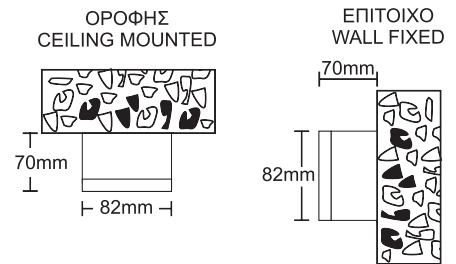

- ▶ Decorative waterproof fitting
- ▶ external for placement on the wall or the ceiling
- ▶ from die cast aluminium
- ▶ with tempered glass 4mm thick transparent or mat
- ▶ with inox screws and silicon gasket
- ▶ with incorporated 350mA led driver
- ▶ for use at shops, houses, offices.