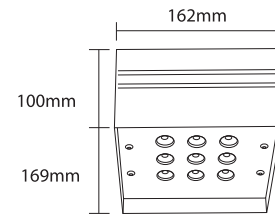

- Διακοσμητικό φωτιστικό εξωτερικό
- εσωτερικού χώρου
- από προφίλ αλουμινίου
- με 9 leds ισχύος 1W με φακό
- και ενσωματωμένο led driver 230/240V
- για φωτισμό βιτρινών, καταστημάτων, εκθεσιακών χώρων.

- Decorative external fitting
- for placement on the ceiling
- for indoors use
- made from aluminum profile
- with 9 power leds 1W with lens
- and incorporated led driver 230/240V
- for use at shops, shopwindows, showrooms.

9345

LED ΙΣΧΥΟΣ ΜΕ ΦΑΚΟ /
POWER LED WITH LENS
9x1W 230/240V 350mA

CE IP20