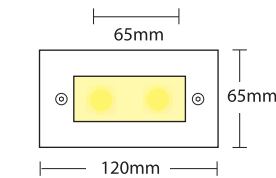

- Διακοσμητικό φωτιστικό χωνευτό επίτοιχο ή οροφής
- εσωτερικού χώρου
- με σώμα χυτό αλουμινίου
- βαμμένο με πολυεστερική ηλεκτροστατική βαφή σε χρώμα λευκό
- και στεφάνι ανοξείδωτο INOX πάχους 3mm
- με υάλινο προφυλακτήρα tempered mat πάχους 4mm
- με 2 led ισχύος 1W 350mA με ενσωματωμένο led driver 230/240V
- και ειδική βάση επίτοιχης τοποθέτησης
- κατάλληλο για φωτισμό σκαλοπατιών, διαδρόμων, οικιών, γραφείων, καταστημάτων

- Decorative recessed fitting for indoors use
- for placement on the wall or the ceiling
- with die cast aluminum body
- painted with polyester electrostatic power in white color
- and INOX stainless steel frame 3mm thick
- with tempered glass mat 4mm thick
- with 2 power leds 1W 350mA
- with incorporated led driver 230/240V
- and special base for wall recessed use
- suitable for use at corridors, stairs, houses, offices, shops

0713

LED ΙΣΧΥΟΣ /
POWER LED 2x1W
230V 350mA