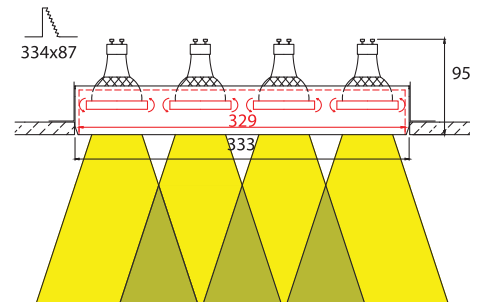

- Διακοσμητικό φωτιστικό
- Χωνευτό οροφής
- Χωρίς εξωτερικό πλαίσιο
- Εσωτερικού χώρου
- Με 4 εσωτερικά κινητά σποτ
- Για 4 λυχνίες DICHROIC 12V 50W ή 230V 50W GU10
- Κατάλληλο για φωτισμό καταστημάτων, γραφείων, οικιών.

- Decorative recessed fitting trimless
- For indoors use
- With 4 internal movable spots
- Suitable for 4 DICHROIC lamps 12V 50W or 230V 50W GU10
- For use at houses, shops, offices, showrooms.