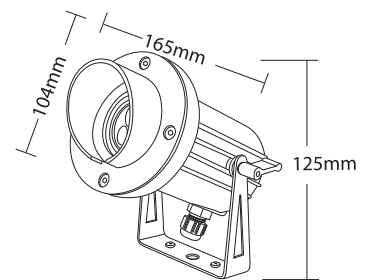

- Διακοσμητικός προβολέας στεγανός
- χυτός αλουμινιού βαρέως τύπου
- με χυτό κάλυμα για φωτισμό συγκεντρωτικής δέσμης
- με υάλινο προφυλακτήρα tempered
- πάχους 5mm διάφανο ή ματ
- με βίδες inox,
- στυπιοθλίπτη Pg9 από πολυαμίδη Ip68
- και ελαστικά στεγανοποίησης από σιλικόνη.

- Decorative waterproof projector
- from heavy duty die cast aluminum
- with die cast aluminum breaklight
- for narrow beam lighting
- with tempered glass transparent
- or mat 5mm thick
- with inox screws,
- polyamide cable gland Pg9 Ip68 and silicon gaskets.

9794 PAR 20
230V 50W E27

9795* HISPOT Es63
230V 75W Gu10

GLASS CE