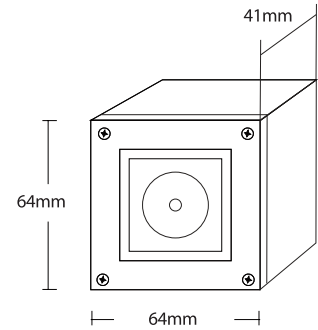

- Διακοσμητικό στεγανό φωτιστικό
- εξωτερικό επίτοιχο ή οροφής
- χυτό αλουμινίου
- με υάλινο προφυλακτήρα tempered πάχους 4mm
- και βίδες inox
- ελαστικά στεγανοποίησης σιλικόνης
- 1 led 1W 350mA DC με φακό σε λευκό-μπλε-κόκκινο-κίτρινο-πράσινο χρώμα, υψηλής φωτεινότητας 15°-25°-35° μοιρών.

- Decorative waterproof fitting
- external for placement on the wall or the ceiling
- from die cast aluminum
- with tempered glass 4mm thick
- with silicon gasket and inox screws
- with 1 led 1W 350mA DC with lens in white-blue-red-yellow green colors, of high lighting efficiency of 15°-25°-35° degrees.