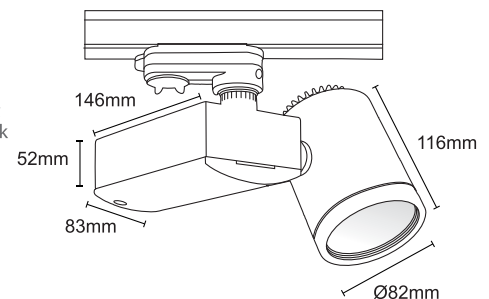

- Προβολέας εσωτερικού χώρου χυτός αλουμινίου
- με υάλινο προφυλακτήρα tempered διάφανο ή ματ πάχους 4mm
- περιστρεφόμενος με οριζόντια και κάθετη κίνηση
- κατάλληλος για μια λυχνία G8.5 20-35-70W
- ή ενσωματωμένο 1 COB LED ισχύος 11W-20W
- με ενσωματωμένο ηλεκτρονικό μετασχηματιστή metal halide ή led driver εντός κιβωτίου από προφίλ αλουμινίου
- με ανακλαστήρα αλουμινίου με 15°-25°-40°-60°
- σε χρώμα warm white-neutral white-cool white
- κατάλληλος για τοποθέτηση σε τριφασική ράγα
- για φωτισμό καταστημάτων, βιτρινών, εκθεσιακών χώρων
- Decorative projector for indoors use
- from die cast aluminum
- adjustable with horizontal and vertical movement
- with tempered glass transparent or mat 4mm thick
- suitable 1 metal halide lamp G8.5 20-35-70W or with 1 COB LED power 11W-20W
- with incorporated metal halide electronic ballast or led driver in aluminum profile box
- with aluminum reflector 15°-25°-40°-60°
- in warm white-neutral white-cool white
- for three phase track
- for use at shops, shop windows, showrooms