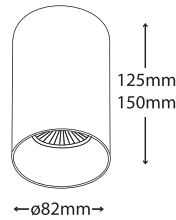

LIP MIKRO CEILING GREY/BLACK

- Σταθερό φωτιστικό οροφής εσωτερικού χώρου
- με εσωτερικό ανακλαστήρα χυτό αλουμινίου
- κατάλληλο για darklight φωτισμό
- Fixed ceiling fitting
- for indoors use
- with die cast aluminium reflector
- suitable for darklight output

25030 DICHROIC 230V 50W GU10 / LED LAMP 230 GU10 3W-4W-5W-6,5W H= 125mm

25031 DICHROIC 230V 50W GU10 / LED LAMP 230 GU10 7W-8W-10W H= 150mm