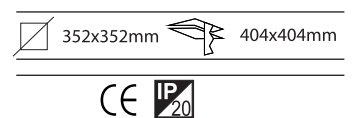

- Διακοσμητικό σποτ
- Χωνευτό οροφής
- Εσωτερικού χώρου
- Γύψινο
- Με 4 σποτ αλουμινίου κινητά
- Κατάλληλο για φωτισμό οικιών, καταστημάτων, βιτρινών

- Decorative recessed fitting
- For indoors use
- From plaster
- With 4 aluminum spots movable
- For use at shops, shopwindows, houses

10437		HALLOSPOT R111 12V 4x50-75W G53		H 100mm
10438		HISPOT Es111 230V 4x75W GU10		H 120mm
10439		PAR 30 230V 4x75W E27		H 180mm
10440		CDM-R 230V 4x35W E27 (HQI)		H 200mm
10481		CDM-R 230V 4x70W E27 (HQI)		H 200mm
10441		CDM-R111 230V 4x35W Gx8,5		H 160mm
10482		CDM-R111 230V 4x70W Gx8,5		H 160mm