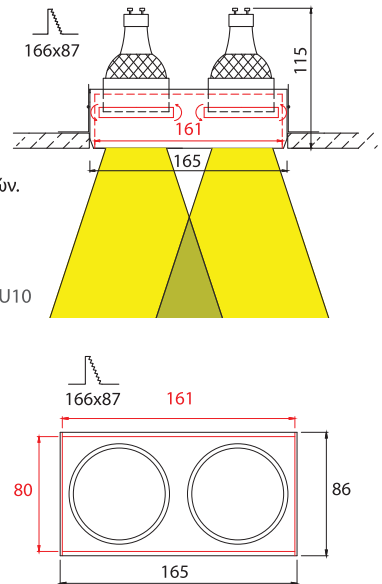

- Διακοσμητικό φωτιστικό
- Χωνευτό οροφής
- Χωρίς εξωτερικό πλαίσιο
- Εσωτερικού χώρου
- Με 2 εσωτερικά κινητά σποτ
- Για 2 λυχνίες DICHROIC 12V 50W ή 230V 50W GU10
- Κατάλληλο για φωτισμό καταστημάτων, γραφείων, οικιών.

- Decorative recessed fitting trimless
- For indoors use
- With 2 internal movable spots
- Suitable for 2 DICHROIC lamps 12V 50W or 230V 50W GU10
- For use at houses, shops, offices, showrooms.