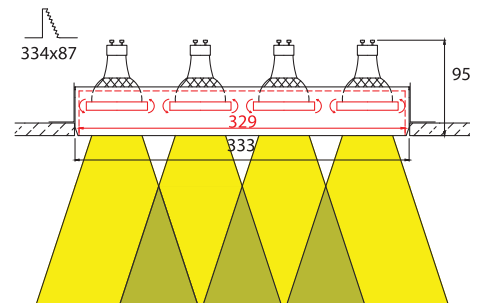

- Διακοσμητικό φωτιστικό
- Χωνευτό οροφής
- Χωρίς εξωτερικό πλαίσιο
- Εσωτερικού χώρου
- Με 4 εσωτερικά κινητά σποτ
- Για 4 λυχνίες DICHROIC 12V 50W ή 230V 50W GU10
- Κατάλληλο για φωτισμό καταστημάτων, γραφείων, οικιών.

- Decorative recessed fitting trimless
- For indoors use
- With 4 internal movable spots
- Suitable for 4 DICHROIC lamps 12V 50W or 230V 50W GU10
- For use at houses, shops, offices, showrooms.