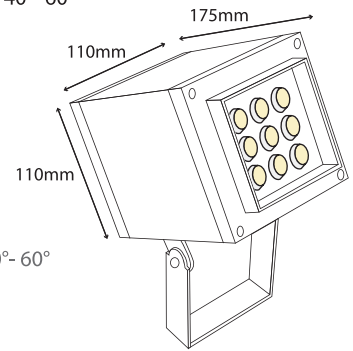

- ▶ Decorative waterproof projector for outdoors use
- ▶ from die cast aluminum
- ▶ with tempered glass 5mm thick transparent
- ▶ with 9 power leds with lens 1W 350mA
- ▶ in cool white, warm white, blue or RGB colors of 15°- 25°- 40°- 60°
- ▶ with incorporated led driver 230/240V
- ▶ with inox screws
- ▶ polyamide cable gland PG9 IP68 and silicon gaskets
- ▶ suitable for decorative lighting of architectural details such as statues, columns, windows.