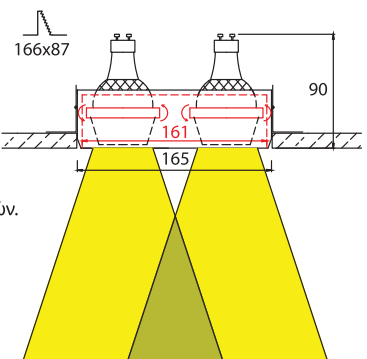

FRAMELESS DOUBLE MOVE 1

- Διακοσμητικό φωτιστικό
- Χωνευτό οροφής
- Χωρίς εξωτερικό πλαίσιο
- Εσωτερικού χώρου
- Με 2 εσωτερικά κινητά σποτ
- Για 2 λυχνίες DICHROIC 12V 50W ή 230V 50W GU10
- Κατάλληλο για φωτισμό καταστημάτων, γραφείων, οικιών.

- Decorative recessed fitting trimless
- For indoors use
- With 2 internal movable spots
- Suitable for 2 DICHROIC lamps 12V 50W or 230V 50W GU10
- For use at houses, shops, offices, showrooms.

22054 DICHROIC 12V 2x50W GU5,3

22055 DICHROIC 230V 2x50W GU10

161x80mm 166x87mm 95mm

FRAMELESS DOUBLE MOVE 2

- Διακοσμητικό φωτιστικό
- Χωνευτό οροφής
- Χωρίς εξωτερικό πλαίσιο
- Εσωτερικού χώρου
- Με 2 εσωτερικά κινητά σποτ
- Για 2 λυχνίες DICHROIC 12V 50W ή 230V 50W GU10
- Κατάλληλο για φωτισμό καταστημάτων, γραφείων, οικιών.

- Decorative recessed fitting trimless
- For indoors use
- With 2 internal movable spots
- Suitable for 2 DICHROIC lamps 12V 50W or 230V 50W GU10
- For use at houses, shops, offices, showrooms.

22056 DICHROIC 12V 2x50W GU5,3

22057 DICHROIC 230V 2x50W GU10

161x80mm 166x87mm 95mm

FRAMELESS DOUBLE MOVE FOCUS 1

- Διακοσμητικό φωτιστικό
- Χωνευτό οροφής
- χωρίς εξωτερικό πλαίσιο
- Εσωτερικού χώρου
- Με 2 εσωτερικά κινητά σποτ
- Για 2 λυχνίες DICHROIC 12V 50W ή 230V 50W GU10
- Κατάλληλο για φωτισμό καταστημάτων, γραφείων, οικιών.

- Decorative recessed fitting trimless
- For indoors use
- With 2 internal movable spots
- Suitable for 2 DICHROIC lamps 12V 50W or 230V 50W GU10
- For use at houses, shops, offices, showrooms.

22058 DICHROIC 12V 2x50W GU5,3

22059 DICHROIC 230V 2x50W GU10

161x80mm 166x87mm 95mm