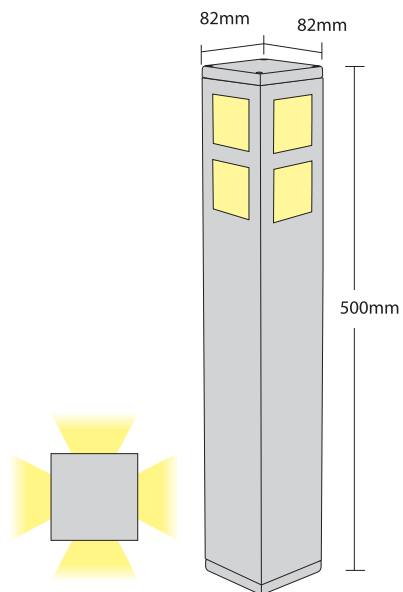

- Διακοσμητικό στεγανό φωτιστικό κήπου
- 4 εξόδων φωτισμού
- από προφίλ αλουμινίου
- με 4 υάλινους προφυλακτήρες tempered με πάχος 4mm
- με ελαστικά στεγανοποίησης από σιλικόνη
- και βίδες inox
- κατάλληλο για φωτισμό οικιών, ξενοδοχείων, προσόψεων κτιρίων.

- Decorative waterproof garden light
- with 4 lighting exits from aluminum profile
- with 4 tempered glasses mat 4mm thick
- with silicon gaskets and inox screws
- for use at houses, hotels, building facades.

9780

BIA X EXTRA MINI
230V 20W E27

GLASS (4mm)

IP65