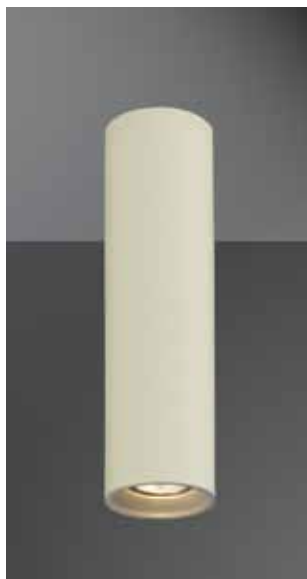

LIP CEILING WHITE/GREY