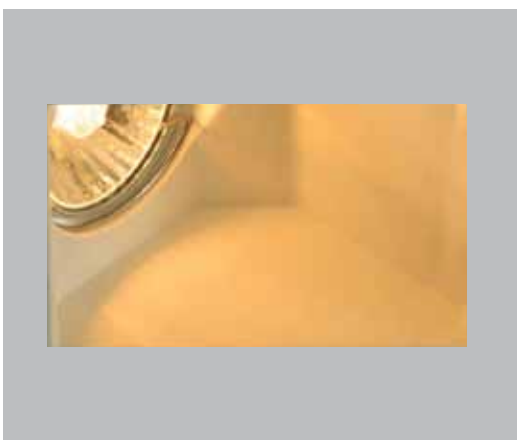

SQUARE ASYMETRIC FRAMELESS PLASTER

- Διακοσμητικό σποτ
- Χωνευτό οροφής
- Εσωτερικού χώρου
- Γύψινο
- Κατάλληλο για ασύμμετρη δέσμη φωτισμού
- Για φωτισμό οικιών, καταστημάτων, βιτρινών

- Decorative recessed spot
- For indoors use
- From plaster
- Suitable for asymmetric lighting
- For use at shops, shopwindows, houses