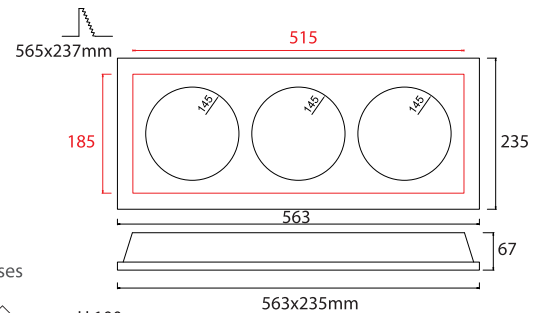

- Διακοσμητικό σποτ
- Χωνευτό οροφής
- Εσωτερικού χώρου
- Γύψινο
- Με 3 σποτ αλουμινίου κινητά
- Κατάλληλο για φωτισμό οικιών, καταστημάτων, βιτρινών

- Decorative recessed fitting
- For indoors use
- From plaster
- With 3 aluminum spots movable
- For use at shops, shopwindows, houses

10432		HALLOSPOT R111 12V 3x50-75W G53		H 100mm
10433		HISPOT Es111 230V 3x75W GU10		H 120mm
10434		PAR 30 230V 3x75W E27		H 180mm
10435		CDM-R 230V 3x35W E27 (HQI)		H 200mm
10435		CDM-R 230V 3x70W E27 (HQI)		H 200mm
10436		CDM-R111 230V 3x35W Gx8,5		H 160mm
10436		CDM-R111 230V 3x70W Gx8,5		H 160mm