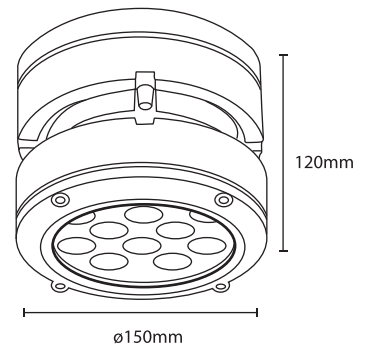

- Προβολέας στεγανός εξωτερικού χώρου
- χυτός αλουμινίου
- με υάλινο προφυλακτήρα tempered πάχους 6mm διάφανο
- με 12 LED ισχύος τεχνολογίας SMD με φακό 1W 350 mA
- σε χρώμα λευκό ζεστό, λευκό κρύο, μπλε, σε 15°-25°-40°-60°
- με ενσωματωμένο LED driver 230V/240V
- με βίδες INOX
- και ελαστικά στεγανοποίησης από σιλικόνη
- κατάλληλος για εξωτερικό φωτισμό κτιρίων καταστημάτων και διαδρόμων.

- Waterproof projector for indoors use
- from die cast aluminum
- with tempered glass 6mm thick transparent
- with 12 power LED with lens 1W 350mA
- in Warm White, Cool White or Blue colors, of 15°-25°-40°-60°
- with incorporated LED driver 230/240V
- with INOX screws
- and silicon gaskets
- suitable for external lighting in shops facades, buildings and corridors.

12W POWER LED WITH LENS

27132 12x1W 230/240V 350mA | WARM WHITE | 1100Lm

27133 12x1W 230/240V 350mA | COOL WHITE | 1100Lm

GLASS (6mm)

CE

IP65