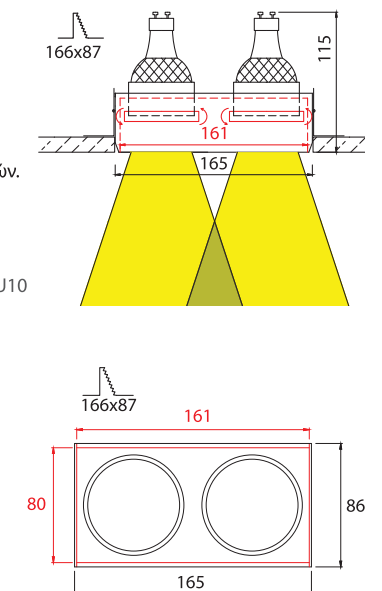

- Διακοσμητικό φωτιστικό
- Χωνευτό οροφής
- Χωρίς εξωτερικό πλαίσιο
- Εσωτερικού χώρου
- Με 2 εσωτερικά κινητά σποτ
- Για 2 λυχνίες DICHROIC 12V 50W ή 230V 50W GU10
- Κατάλληλο για φωτισμό καταστημάτων, γραφείων, οικιών.

- Decorative recessed fitting trimless
- For indoors use
- With 2 internal movable spots
- Suitable for 2 DICHROIC lamps 12V 50W or 230V 50W GU10
- For use at houses, shops, offices, showrooms.