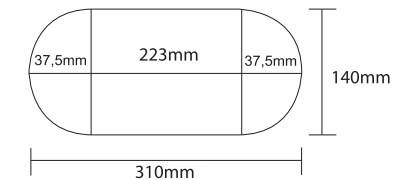

9339		HCI-TC 230V 2x35W G8.5		
9340		HCI-TC 230V 2x70W G8.5		
9341		LED CHIP 2x13W		
9377		LED CHIP 2x18W