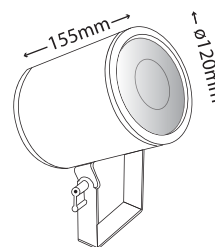

- Διακοσμητικός προβολέας αλουμινίου
- στεγανός εξωτερικού χώρου
- με υάλινο προφυλακτήρα tempered πάχους 10mm διάφανο ή ματ
- με βίδες Inox, στιπιοθλίπτη PG9 από πολυαμιδη IP68
- με ενσωματωμένο led module ισχύος smd technology 3x1W 350mA ή 3X3W 700 mA με φακό 15°-25°-40°-60°
- με ενσωματωμένο led driver
- και ελαστικά στεγανοποίησης από σιλικόνη
- κατάλληλος για φωτισμό προσώπων κτιρίων, καταστημάτων και αρχιτεκτονικών λεπτομερειών.

- Decorative projector die cast aluminum
- waterproof for outdoors use
- with tempered glass 10mm thick
- with power led module smd technology 3X1W 350mA or 3X3W 700 mA with lens 15°-25°-40°-60°
- and incorporated led driver
- with inox screws
- polyamide cable gland PG9 IP68
- and silicon gaskets
- suitable for lighting building facades, shops and architectural details.

27044		LED ΙΣΧΥΟΣ / POWER LED 3x1W 350mA	
27045		LED ΙΣΧΥΟΣ / POWER LED 3x3W 230/12V 700mA	
27046		DICHROIC 230V/12V DECOSTAR ALU 35W GU 5.3	
GLASS (10mm) CE IP65