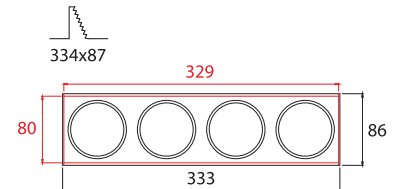

- Διακοσμητικό φωτιστικό
- Χωνευτό οροφής
- Χωρίς εξωτερικό πλαίσιο
- Εσωτερικού χώρου
- Με 4 εσωτερικά κινητά σποτ
- Για 4 λυχνίες DICHROIC 12V 50W ή 230V 50W GU10
- Κατάλληλο για φωτισμό καταστημάτων, γραφείων, οικιών.

- Decorative recessed fitting trimless
- For indoors use
- With 4 internal movable spots
- Suitable for 4 DICHROIC lamps 12V 50W or 230V 50W GU10
- For use at houses, shops, offices, showrooms.