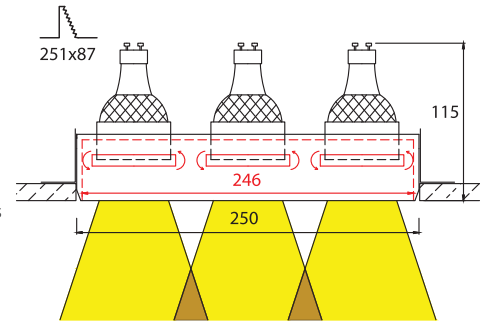

- Διακοσμητικό φωτιστικό
- Χωνευτό οροφής
- Χωρίς εξωτερικό πλαίσιο
- Εσωτερικού χώρου
- Με 3 εσωτερικά κινητά σποτ
- Για 3 λυχνίες DICHROIC 12V 50W ή 230V 50W GU10
- Κατάλληλο για φωτισμό καταστημάτων, γραφείων, οικιών.

- Decorative recessed fitting trimless
- For indoors use
- With 3 internal movable spots
- Suitable for 3 DICHROIC lamps 12V 50W or 230V 50W GU10
- For use at houses, shops, offices, showrooms.