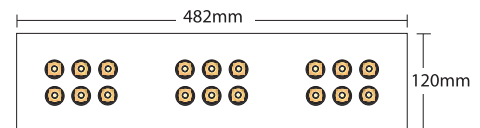

- Decorative recessed downlight
- from die cast aluminum
- suitable for power led lamps 18x1W 350mA of 15°-25°-40°-60° degrees
- with incorporated led driver 230/240V
- suitable for general lighting of showrooms, shops, offices

9375 LED ΙΣΧΥΟΣ
POWER LED
230V 18x1W

482x120mm 455x105mm 60mm