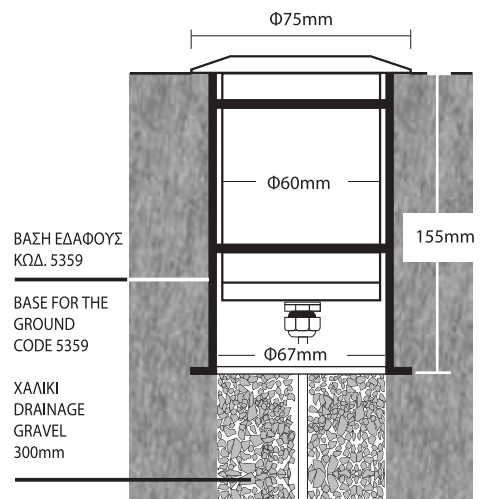

ΣΧΕΔΙΟ A / DRAWING B

1. **8572** LED LAMP 230V
   6,5W - 7W - 8W Gu10
2. **8574** LED LAMP 12V
   5W - 7W - 8W GU5,3

5359 Βάση εδάφους χυτή αλουμινίου
στρογγυλή ύψους 155mm
Die cast aluminum base for placement
in the ground with height 155mm

CE