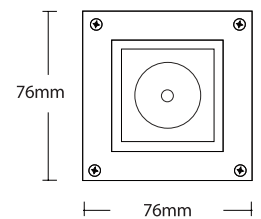

- Διακοσμητικό στεγανό φωτιστικό
- χωνευτό, επίτοιχο ή οροφής
- χυτό αλουμινίου
- με υάλινο προφυλακτήρα tempered πάχους 4mm
- και βίδες inox
- και ελαστικά στεγανοποίησης σιλικόνης
- 1 led 1W 350mA DC με φακό σε λευκό-μπλε-κόκκινο-κίτρινο-πράσινο χρώμα, υψηλής φωτεινότητας 15°-25°-35° μοιρών.

- Decorative waterproof fitting
- wall recessed for placement on the wall or the ceiling
- from die cast aluminum
- with tempered glass 4mm thick
- with silicon gasket and inox screws
- with 1 led 1W 350mA DC with lens in white-blue-red-yellow green colors, of high lighting efficiency of 15°-25°-35° degrees.