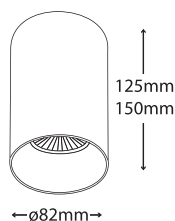

LIP MIKRO CEILING WHITE/GREY

- Σταθερό φωτιστικό οροφής εσωτερικού χώρου
- με εσωτερικό ανακλαστήρα χυτό αλουμινίου
- κατάλληλο για darklight φωτισμό
- Fixed ceiling fitting
- for indoors use
- with die cast aluminium reflector
- suitable for darklight output

25018

DICHROIC
230V 50W GU10 /
LED LAMP 230 GU10
3W-4W-5W-6,5W

H= 125mm

25019

DICHROIC
230V 50W GU10 /
LED LAMP 230 GU10
7W-8W-10W

H= 150mm

i Κατόπιν παραγγελίας το φωτιστικό παράγεται και σε άλλους συνδυασμούς χρωμάτων
Upon request the fitting can be produced in additional color combination