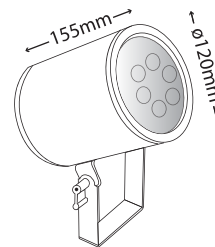

- Διακοσμητικός προβολέας αλουμινίου
- στεγανός εξωτερικού χώρου
- με υάλινο προφυλακτήρα tempered πάχους 10mm διάφανο ή ματ
- με βίδες Inox, στιπιοθλίπτη PG9 από πολυαμιδη IP68
- με ενσωματωμένα 6 led ισχύος smd technology
- με φακό 1W 350mA 15°-25°-40°-60°
- σε χρώμα λευκό ζεστό, λευκό κρύο, μπλε ή RGB
- με ενσωματωμένο led driver
- και ελαστικά στεγανοποίησης από σιλικόνη
- κατάλληλος για φωτισμό προσώπων κτιρίων, καταστημάτων και αρχιτεκτονικών λεπτομερειών.

- Decorative projector die cast aluminum
- waterproof for outdoors use
- with tempered glass 10mm thick
- with 6 power led smd technology
- with lens 1W 350mA 15°-25°-40°-60°
- in cool white or warm white, blue cor RGB colors
- and incorporated led driver
- with inox screws
- polyamide cable gland PG9 IP68
- and silicon gaskets
- suitable for lighting building facades, shops and architectural details.

27040		LED ME ΦΑΚΟ 230V WITH LENS 6X1W ZESTO LEYKO / WARM WHITE	
27041		LED ME ΦΑΚΟ 230V WITH LENS 6X1W KPYO LEYKO / COOL WHITE	
27042		LED ME ΦΑΚΟ 230V WITH LENS 6X1W MΠΛΕ / BLUE	
27043		LED ME ΦΑΚΟ 230V WITH LENS 6X1W RGB	
GLASS (10mm) CE IP65