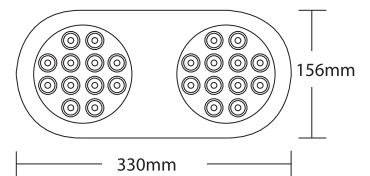

- ▶ Decorative recessed fitting
- ▶ for indoors use
- ▶ with decorative
- ▶ aluminum profile frame
- ▶ with 24 power leds 1W
- ▶ 15°-25°-40°-60°
- ▶ for use at shops, offices, shopwindows, houses.

ΔΙΑΣΤΑΣΕΙΣ ΟΠΗΣ / OPENING DIMENSIONS