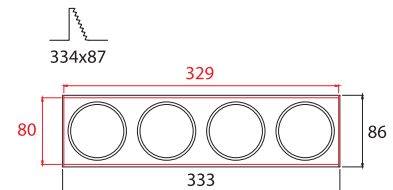

- Διακοσμητικό φωτιστικό
- Χωνευτό οροφής
- Χωρίς εξωτερικό πλαίσιο
- Εσωτερικού χώρου
- Με 4 εσωτερικά κινητά σποτ
- Για 4 λυχνίες DICHROIC 12V 50W ή 230V 50W GU10
- Κατάλληλο για φωτισμό καταστημάτων, γραφείων, οικιών.

- Decorative recessed fitting trimless
- For indoors use
- With 4 internal movable spots
- Suitable for 4 DICHROIC lamps 12V 50W or 230V 50W GU10
- For use at houses, shops, offices, showrooms.