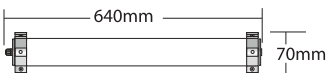

ΜΕ MAT (ΣΑΤΙΝΕ) ΣΩΛΗΝΑ / WITH SANDBLASTED (SATIN) TUBE

6786	LUMILUX-FH T5 230V 2x14W G5		ΣΧΕΔΙΟ A1 / DRAWING A1
6787	LUMILUX-FH T5 230V 2x21W G5		ΣΧΕΔΙΟ A2 / DRAWING A2
6788	LUMILUX-FH T5 230V 2x28W G5		ΣΧΕΔΙΟ A3 / DRAWING A3
9606	LUMILUX-FH T5 230V 2x35W G5		ΣΧΕΔΙΟ A4 / DRAWING A4
8705	LUMILUX-FQ T5 230V 2x49W G5		ΣΧΕΔΙΟ A4 / DRAWING A4

ΣΧΕΔΙΟ A1 / DRAWING A1