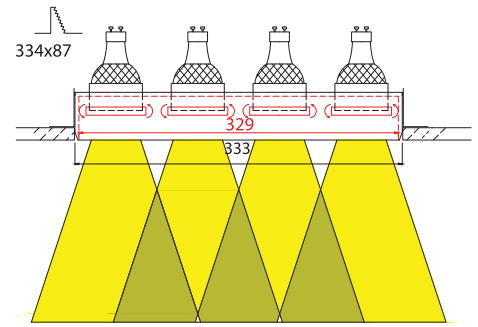

- Διακοσμητικό φωτιστικό
- Χωνευτό οροφής
- Χωρίς εξωτερικό πλαίσιο
- Εσωτερικού χώρου
- Με 4 εσωτερικά κινητά σποτ
- Για 4 λυχνίες DICHROIC 12V 50W ή 230V 50W GU10
- Κατάλληλο για φωτισμό καταστημάτων, γραφείων, οικιών.

- Decorative recessed fitting trimless
- For indoors use
- With 4 internal movable spots
- Suitable for 4 DICHROIC lamps 12V 50W or 230V 50W GU10
- For use at houses, shops, offices, showrooms.