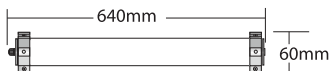

ME MAT (ΣΑΤΙΝΕ) ΣΩΛΗΝΑ / WITH SANDLASTED (SATIN) TUBE

6774	LUMILUX-FH T5 230V 1x14W G5		ΣΧΕΔΙΟ H1 / DRAWING H1
6775	LUMILUX-FH T5 230V 1x21W G5		ΣΧΕΔΙΟ H2 / DRAWING H2
6776	LUMILUX-FH T5 230V 1x28W G5		ΣΧΕΔΙΟ H3 / DRAWING H3
8792	LUMILUX-FH T5 230V 1x35W G5		ΣΧΕΔΙΟ H4 / DRAWING H4
8793	LUMILUX-FQ T5 230V 1x49W G5		ΣΧΕΔΙΟ H4 / DRAWING H4

ΣΧΕΔΙΟ H1 / DRAWING H1