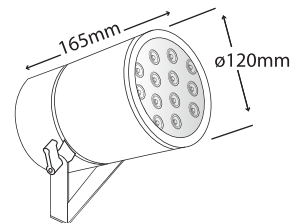

- ▶ Decorative projector die cast aluminum
- ▶ waterproof for outdoors use
- ▶ with tempered glass 10mm thick
- ▶ with inox screws
- ▶ with power led module of smd technology 3X3W 700 mA
- ▶ with lens 15°-25°-40°-60° in Warm White-Neutral White-Cool White
- ▶ with incorporated led driver
- ▶ and silicon gaskets
- ▶ suitable for lighting building facades, shops and architectural details.

## TUBE ENERGY MAXI LED 1

- ▶ Διακοσμητικός προβολέας στεγανός εξωτερικού χώρου
- ▶ χυτός αλουμινίου
- ▶ με υάλινο προφυλακτήρα tempered πάχους 10mm διάφανο
- ▶ με 12 led ισχύος τεχνολογίας SMD με φακό 1W 350mA
- ▶ σε χρώμα λευκό ζεστό, λευκό κρύο, μπλε σε 15°-25°-40°-60°
- ▶ με ενσωματωμένο led driver 230/240V
- ▶ με βίδες inox
- ▶ στυπιοθλιπτή PG9 από πολυαμίδη IP68 και ελαστικά στεγανοποίησης από σιλικόνη
- ▶ κατάλληλος για φωτισμό αρχιτεκτονικών λεπτομερειών όπως αγαλμάτων, κολόνων, παραθύρων.
- ▶ Decorative waterproof projector for outdoors use
- ▶ from die cast aluminum
- ▶ with tempered glass 10mm thick transparent
- ▶ with 12 power leds with lens 1W 350mA
- ▶ in cool white or warm white colors of 15°-25°-40°-60°
- ▶ with incorporated led driver 230/240V
- ▶ with inox screws
- ▶ polyamide cable gland PG9 IP68 and silicon gaskets
- ▶ suitable for decorative lighting of architectural details such statues, columns, windows.