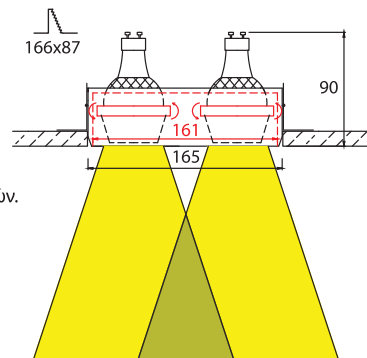

- Διακοσμητικό φωτιστικό
- Χωνευτό οροφής
- Χωρίς εξωτερικό πλαίσιο
- Εσωτερικού χώρου
- Με 2 εσωτερικά κινητά σποτ
- Για 2 λυχνίες DICHROIC 12V 50W ή 230V 50W GU10
- Κατάλληλο για φωτισμό καταστημάτων, γραφείων, οικιών.

- Decorative recessed fitting trimless
- For indoors use
- With 2 internal movable spots
- Suitable for 2 DICHROIC lamps 12V 50W or 230V 50W GU10
- For use at houses, shops, offices, showrooms.

22056 DICHROIC 12V 2x50W GU5,3

22057 DICHROIC 230V 2x50W GU10

161x80mm 166x87mm 95mm