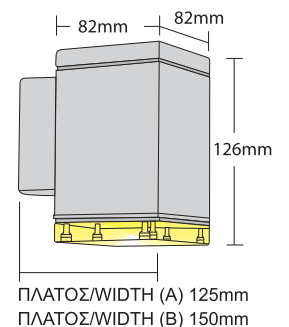

- Διακοσμητικός προβολέας επίτοιχος
- στεγανός εξωτερικού και εσωτερικού χώρου
- χυτός αλουμινίου
- μίας εξόδου φωτισμού
- με εξωτερικό διακοσμητικό υάλινο προστατευτικό tempered πάχους 10mm
- ελαστικά στεγανοποίησης σιλικόνης
- και βίδες inox
- κατάλληλος για φωτισμό προσόψεων κτιρίων, καταστημάτων.

- Decorative projector
- wall mounted
- waterproof for outdoors and indoors use
- from die cast aluminum
- with one lighting exit
- with external decorative tempered glass 10mm thick
- with silicon gaskets
- and inox screws
- suitable for lighting building and shops facades.

9786 DICHROIC 230V
35-50W Gu10
ΠΛΑΤΟΣ/WIDTH A

9787 LED LAMP 230V
1-3-7W Gu10
ΠΛΑΤΟΣ/WIDTH A

9788 DICHROIC 230V/12V
50W Gu5,3
ΠΛΑΤΟΣ/WIDTH B