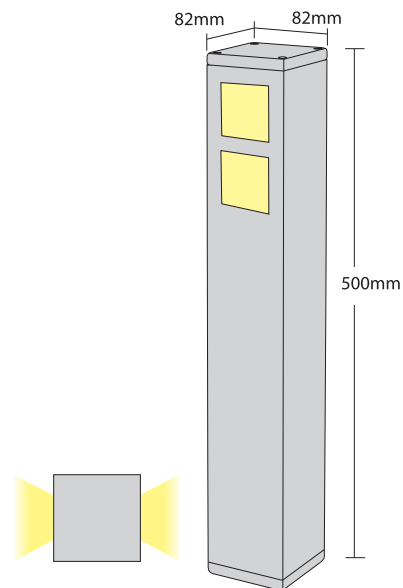

- Διακοσμητικό στεγανό φωτιστικό κήπου
- 2 εξόδων φωτισμού
- από προφίλ αλουμινίου
- με 2 υάλινους προφυλακτήρες tempered με πάχος 4mm
- με ελαστικά στεγανοποίησης από σιλικόνη
- και βίδες inox
- κατάλληλο για φωτισμό οικιών, ξενοδοχείων, προσόψεων κτιρίων.

- Decorative waterproof garden light
- with 2 lighting exits from aluminum profile
- with 2 tempered glasses mat 4mm thick
- with silicon gaskets and inox screws
- for use at houses, hotels, building facades.

9779

BIA X EXTRA MINI
230V 20W E27

GLASS (4mm)

IP65