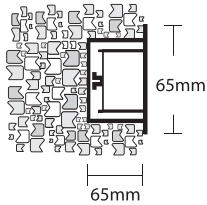

STAIRLIGHT 1.3 LED

- Διακοσμητικό φωτιστικό χωνευτό επίτοιχο ή οροφής
- εσωτερικού χώρου
- με σώμα χυτό αλουμινίου
- βαμμένο με πολυεστερική ηλεκτροστατική βαφή σε χρώμα λευκό
- και στεφάνι ανοξείδωτο INOX πάχους 3mm
- με υάλινο προφυλακτήρα tempered mat πάχους 4mm
- με 2 led ισχύος 1W 350mA με ενσωματωμένο led driver 230/240V
- και ειδική βάση επίτοιχης τοποθέτησης
- κατάλληλο για φωτισμό σκαλοπατιών, διαδρόμων, οικιών, γραφείων, καταστημάτων

- Decorative recessed fitting for indoors use
- for placement on the wall or the ceiling
- with die cast aluminum body
- painted with polyester electrostatic power in white color
- and INOX stainless steel frame 3mm thick
- with tempered glass mat 4mm thick
- with 2 power leds 1W 350mA
- with incorporated led driver 230/240V
- and special base for wall recessed use
- suitable for use at corridors, stairs, houses, offices, shops

0713

LED ΙΣΧΥΟΣ /
POWER LED 2x1W
230V 350mA

STAIRLIGHT 2.3 LED

- Διακοσμητικό φωτιστικό χωνευτό επίτοιχο ή οροφής
- εσωτερικού χώρου
- με σώμα χυτό αλουμινίου
- βαμμένο με πολυεστερική ηλεκτροστατική βαφή σε χρώμα λευκό
- και στεφάνι ανοξείδωτο INOX πάχους 3mm
- με υάλινο προφυλακτήρα tempered mat πάχους 4mm
- με 3 led ισχύος 1W 350mA με ενσωματωμένο led driver 230/240V
- και ειδική βάση επίτοιχης τοποθέτησης
- κατάλληλο για φωτισμό σκαλοπατιών, διαδρόμων, οικιών, γραφείων, καταστημάτων