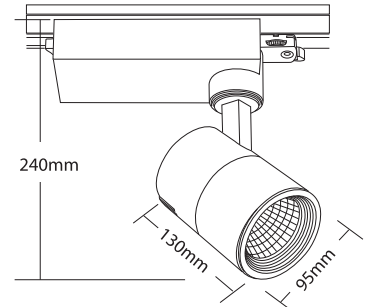

- Προβολέας
- εσωτερικού χώρου
- χυτός αλουμινίου
- περιστρεφόμενος με κάθετη και οριζόντια κίνηση
- με υάλινο προστατευτικό tempered διάφανο ή ματ πάχους 4mm
- με ενσωματωμένο ηλεκτρονικό σύστημα έναυσης εντός κιβωτίου
- από χυτό αλουμίνιο
- κατάλληλου για τοποθέτηση σε τριφασική ράγα
- για φωτισμό καταστημάτων, βιτρινών, εκθεσιακών χώρων κλπ.

- Projector
- for indoors use
- from die cast aluminum
- adjustable with horizontal and vertical movement with tempered glass transparent or mat 4mm thick
- with incorporated electronic gear box
- in decorative die cast aluminum box suitable for three phase track
- for use at shops, shop windows, showrooms.

9333 HCI-TC 230V 35W G8,5

9334 HCI-TC 230V 70W G8,5

GLASS (4mm) CE IP20