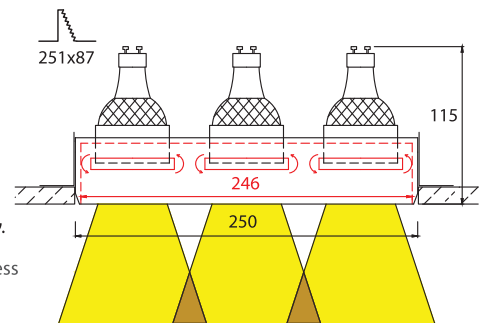

FRAMELESS TRIPLE MOVE DEEP 1

- Διακοσμητικό φωτιστικό
- Χωνευτό οροφής
- Χωρίς εξωτερικό πλαίσιο
- Εσωτερικού χώρου
- Με 3 εσωτερικά κινητά σποτ
- Για 3 λυχνίες DICHROIC 12V 50W ή 230V 50W GU10
- Κατάλληλο για φωτισμό καταστημάτων, γραφείων, οικιών.

- Decorative recessed fitting trimless
- For indoors use
- With 3 internal movable spots
- Suitable for 3 DICHROIC lamps 12V 50W or 230V 50W GU10
- For use at houses, shops, offices, showrooms.

22042 DICHROIC 12V 3x50W GU5,3

22043 DICHROIC 230V 3x50W GU10

FRAMELESS TRIPLE MOVE DEEP 2

- Διακοσμητικό φωτιστικό
- Χωνευτό οροφής
- Χωρίς εξωτερικό πλαίσιο
- Εσωτερικού χώρου
- Με 3 εσωτερικά κινητά σποτ
- Για 3 λυχνίες DICHROIC 12V 50W ή 230V 50W GU10
- Κατάλληλο για φωτισμό καταστημάτων, γραφείων, οικιών.

- Decorative recessed fitting trimless
- For indoors use
- With 3 internal movable spots
- Suitable for 3 DICHROIC lamps 12V 50W or 230V 50W GU10
- For use at houses, shops, offices, showrooms.

22044 DICHROIC 12V 3x50W GU5,3

22045 DICHROIC 230V 3x50W GU10

FRAMELESS TRIPLE MOVE DEEP 3

- Διακοσμητικό φωτιστικό
- Χωνευτό οροφής
- Χωρίς εξωτερικό πλαίσιο
- Εσωτερικού χώρου
- Με 3 εσωτερικά κινητά σποτ
- Για 3 λυχνίες DICHROIC 12V 50W ή 230V 50W GU10
- Κατάλληλο για φωτισμό καταστημάτων, γραφείων, οικιών.

- Decorative recessed fitting trimless
- For indoors use
- With 3 internal movable spots
- Suitable for 3 DICHROIC lamps 12V 50W or 230V 50W GU10
- For use at houses, shops, offices, showrooms.

22046 DICHROIC 12V 3x50W GU5,3

22047 DICHROIC 230V 3x50W GU10