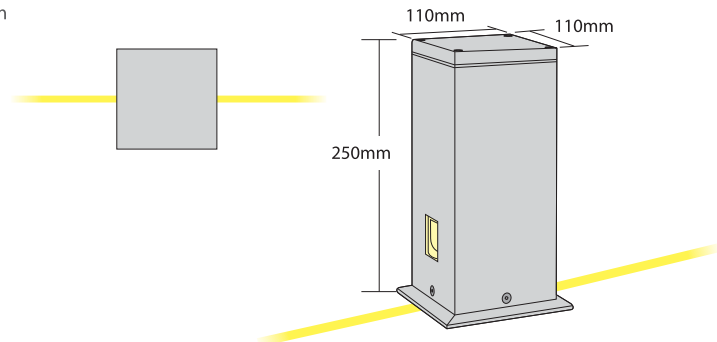

- Στεγανό φωτιστικό κήπου
- από προφίλ αλουμινίου
- με 2 ειδικούς φακούς για φωτισμό στενής δέσμης
- και ελαστικά στεγανοποίησης
- κατάλληλο για κήπους, πεζόδρομους, διαδρόμους.

- Waterproof garden light
- from heavy duty profile aluminum
- with 2 special lens type optical assemblies for narrow beam lighting
- with rubber gaskets
- suitable for gardens, corridors
- walkways.

9776 HALOPIN 230V 60W G9
9777 HALOGEN 230/12V 50W GY6,53
GLASS (5mm) CE