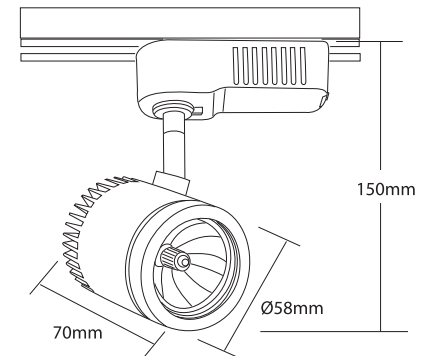

- Προβολέας
- εσωτερικού χώρου
- χυτός αλουμινίου
- περιστρεφόμενος οριζόντιως και καθέτως,
- με ενσωματωμένο ηλεκτρονικό μετ/στη 35W εντός διακοσμητικού κιβωτίου από προφίλ αλουμινίου κατάλληλου για τοποθέτηση σε μονοφασική ράγα
- κατάλληλος για φωτισμό καταστημάτων, βιτρινών, εκθεσιακών, χώρων.

- Projector
- for indoors use
- from die cast aluminum
- adjustable with horizontal and vertical movement
- with incorporated electronic transformer 35W
- in decorative box from aluminum profile
- suitable for one phase track for use at shops, shopwindows, showrooms.

9917 DICHROIC
230/12V 35W GU5,3

CE