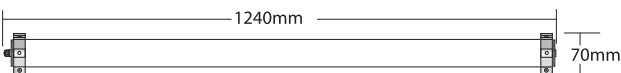

ΣΧΕΔΙΟ A3 / DRAWING A3