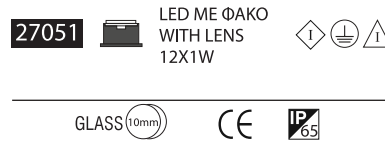

- Διακοσμητικός προβολέας στεγανός εξωτερικού χώρου
- χυτός αλουμινίου
- με υάλινο προφυλακτήρα tempered πάχους 10mm διάφανο
- με 12 led ισχύος τεχνολογίας SMD με φακό 1W 350mA
- σε χρώμα λευκό ζεστό, λευκό κρύο, μπλε σε 15°-25°-40°-60°
- με ενσωματωμένο led driver 230/240V
- με βίδες inox
- στυπιοθλιπτή PG9 από πολυαμίδη IP68 και ελαστικά στεγανοποίησης από σιλικόνη
- κατάλληλος για φωτισμό αρχιτεκτονικών λεπτομερειών όπως αγαλμάτων, κολόνων, παραθύρων.
- Decorative waterproof projector for outdoors use
- from die cast aluminum
- with tempered glass 10mm thick transparent
- with 12 power leds with lens 1W 350mA
- in cool white or warm white colors of 15°-25°-40°-60°
- with incorporated led driver 230/240V
- with inox screws
- polyamide cable gland PG9 IP68 and silicon gaskets
- suitable for decorative lighting of architectural details such statues, columns, windows.