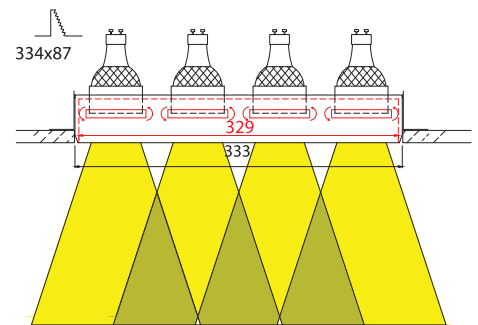

- Διακοσμητικό φωτιστικό
- Χωνευτό οροφής
- Χωρίς εξωτερικό πλαίσιο
- Εσωτερικού χώρου
- Με 4 εσωτερικά κινητά σποτ
- Για 4 λυχνίες DICHROIC 12V 50W ή 230V 50W GU10
- Κατάλληλο για φωτισμό καταστημάτων, γραφείων, οικιών.

- Decorative recessed fitting trimless
- For indoors use
- With 4 internal movable spots
- Suitable for 4 DICHROIC lamps 12V 50W or 230V 50W GU10
- For use at houses, shops, offices, showrooms.