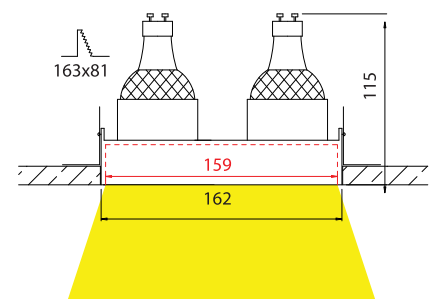

- Διακοσμητικό φωτιστικό
- Χωνευτό οροφής
- χωρίς εξωτερικό πλαίσιο
- Εσωτερικού χώρου
- Με 2 εσωτερικά σποτ σταθερά
- Κατάλληλο για φωτισμό καταστημάτων, γραφείων, οικιών.

- Decorative recessed fitting trimless
- For indoors use
- With 2 internal fixed spots
- For use at houses, shops, offices, showrooms.

9894 DICHROIC 12V 2x50W GU5,3

9895 DICHROIC 230V 2x50W GU10