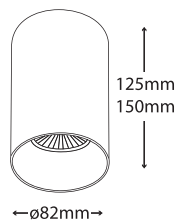

LIP MIKRO CEILING BLACK/GREY

- Σταθερό φωτιστικό οροφής
- εσωτερικού χώρου
- με εσωτερικό ανακλαστήρα χυτό αλουμινίου
- κατάλληλο για darklight φωτισμό

- Fixed ceiling fitting
- for indoors use
- with die cast aluminium reflector
- suitable for darklight output

25026 DICHROIC
230V 50W GU10 /
LED LAMP 230 GU10
3W-4W-5W-6,5W H= 125mm

25027 DICHROIC
230V 50W GU10 /
LED LAMP 230 GU10
7W-8W-10W H= 150mm