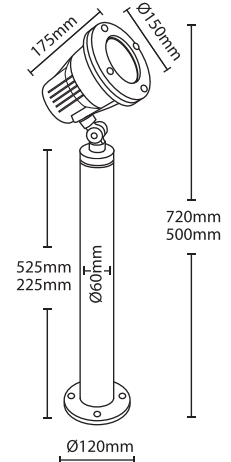

ΥΨΟΣ / HEIGHT 0.72m

26029 PAR 30 230V
75-100W E27

26030 HALLOSPOT R111
230/12V 50W G53

26031 HALLOSPOT R111
12V 50-100W G53

- Διακοσμητικό φωτιστικό στεγανό εξωτερικού χώρου
- με βάση από προφίλ αλουμινίου βαρέως τύπου και 1 προβολέα τύπου MATRIX
- χυτό αλουμινίου
- περιστρεφόμενο οριζοντίως και καθέτως
- με υάλινο προστατευτικό tempered πάχους 10mm
- στυπιοθλίπτη PG11 από πολυαμίδη IP68
- ελαστικά στεγανοποίησης από σιλικόνη και βίδες inox
- κατάλληλο για φωτισμό κήπων, προσόψεων κτιρίων, καταστημάτων