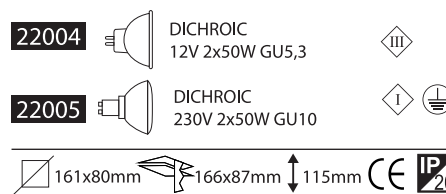

- Διακοσμητικό φωτιστικό
- Χωνευτό οροφής
- Χωρίς εξωτερικό πλαίσιο
- Εσωτερικού χώρου
- Με 2 εσωτερικά κινητά σποτ
- Για 2 λυχνίες DICHROIC 12V 50W ή 230V 50W GU10
- Κατάλληλο για φωτισμό καταστημάτων, γραφείων, οικιών.

- Decorative recessed fitting trimless
- For indoors use
- With 2 internal movable spots
- Suitable for 2 DICHROIC lamps 12V 50W or 230V 50W GU10
- For use at houses, shops, offices, showrooms.