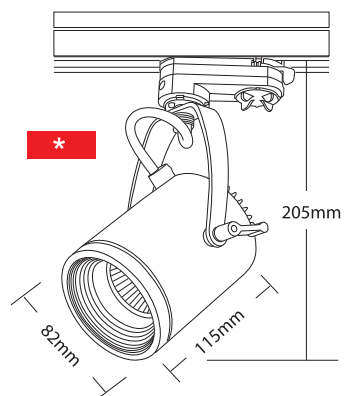

9935

DICHROIC
230V 50W GU10

*

SUITABLE FOR PARATHOM LED LAMP
7-8-10W GU10 (OSRAM/PHILIPS)