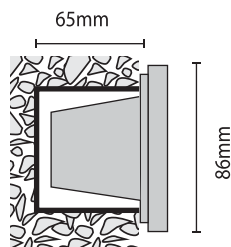

LUCE 6 PICCO DIRECTIONAL

26062 LINEAR COB LED 1W 350mA 2700-3000 - 4000 - 6000 KELVIN

26063 LINEAR COB LED 2W 350mA 2700-3000 - 4000 - 6000 KELVIN

5370 Κουτί αλουμινίου επίτοιχης τοποθέτησης
Box from aluminum for wall recessed use

128x100mm

- Επίτοιχο στεγανό χωνευτό φωτιστικό
- Χυτό αλουμίνιο
- Με ενσωματωμένο LINEAR COB LED 1-2W
- Με ενσωματωμένο LED driver
- Με βάση τοποθέτησης στον τοίχο
- Και ελαστικά στεγανοποίησης
- Για τοποθέτηση σε κήπους, βεράντες, διαδρόμους, σκαλοπάτια οικιών και ξενοδοχείων

- Waterproof wall recessed fitting
- From die cast aluminum
- With power LINEAR COB LED 1-2W
- With incorporated LED driver
- With wall recessing box
- With rubber gaskets
- Suitable for gardens, walkways, corridors, stairs of houses and hotels