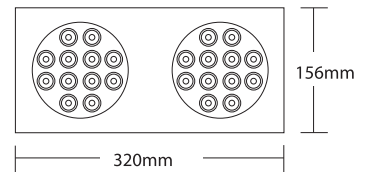

9349

LED ΙΣΧΥΟΣ / POWER LED
24x1W 230/240V 350mA

320x156mm

295x142mm

62mm