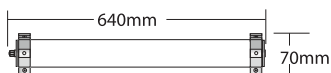

ΜΕ MAT (ΣΑΤΙΝΕ) ΣΩΛΗΝΑ / WITH SANDBLASTED (SATIN) TUBE

23006	LUMILUX-FQ T5 230V 1x24W G5		ΣΧΕΔΙΟ H1 / DRAWING H1
23007	LUMILUX-FQ T5 230V 1x39W G5		ΣΧΕΔΙΟ H2 / DRAWING H2
23008	LUMILUX-FQ T5 230V 1x54W G5		ΣΧΕΔΙΟ H3 / DRAWING H3
23009	LUMILUX-FQ T5 230V 1x49W G5		ΣΧΕΔΙΟ H4 / DRAWING H4
23010	LUMILUX-FQ T5 230V 1x80W G5		ΣΧΕΔΙΟ H4 / DRAWING H4

ΣΧΕΔΙΟ H1 / DRAWING H1