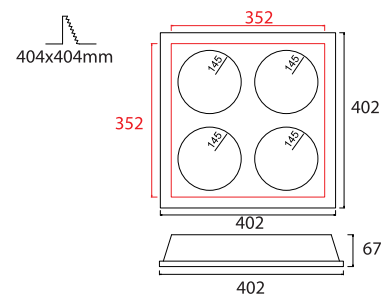

- Διακοσμητικό σποτ
- Χωνευτό οροφής
- Εσωτερικού χώρου
- Γύψινο
- Με 4 σποτ αλουμινίου κινητά
- Κατάλληλο για φωτισμό οικιών, καταστημάτων, βιτρινών

- Decorative recessed fitting
- For indoors use
- From plaster
- With 4 aluminum spots movable
- For use at shops, shopwindows, houses

10437		HALLOSPOT R111 12V 4x50-75W G53		H 100mm
10438		HISPOT Es111 230V 4x75W GU10		H 120mm
10439		PAR 30 230V 4x75W E27		H 180mm
10440		CDM-R 230V 4x35W E27 (HQI)		H 200mm
10481		CDM-R 230V 4x70W E27 (HQI)		H 200mm
10441		CDM-R111 230V 4x35W Gx8,5		H 160mm
10482		CDM-R111 230V 4x70W Gx8,5		H 160mm