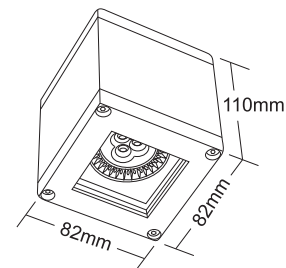

8171		LED LAMP 230V 5W GU10			
8171		DICHROIC 230V 35-50W Gu10