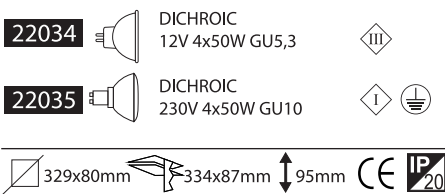

FRAMELESS QUATTRO MOVE FOCUS 2