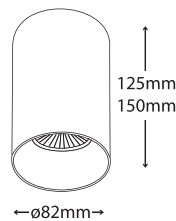

LIP MIKRO CEILING GREY/SATINE

- Σταθερό φωτιστικό οροφής εσωτερικού χώρου
- με εσωτερικό ανακλαστήρα χυτό αλουμινίου
- κατάλληλο για darklight φωτισμό
- Fixed ceiling fitting
- for indoors use
- with die cast aluminium reflector
- suitable for darklight output

25032 DICHROIC 230V 50W GU10 / LED LAMP 230 GU10 3W-4W-5W-6,5W H= 125mm

25033 DICHROIC 230V 50W GU10 / LED LAMP 230 GU10 7W-8W-10W H= 150mm