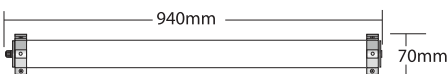

ΣΧΕΔΙΟ A2 / DRAWING A2