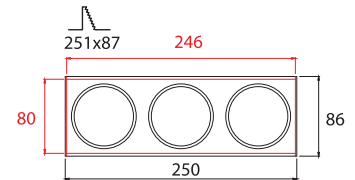

22018

DICHROIC
12V 3x50W GU5,3

22019

DICHROIC
230V 3x50W GU10