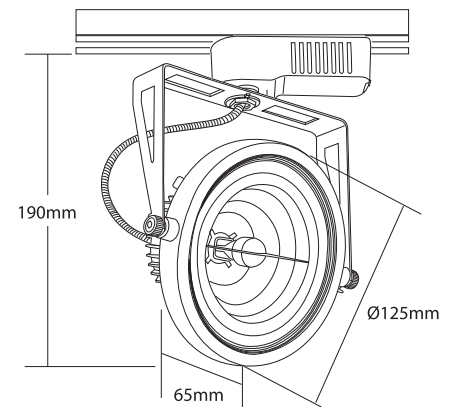

- Προβολέας
- εσωτερικού χώρου
- χυτός αλουμινίου
- περιστρεφόμενος οριζόντιως και καθέτως,
- με ενσωματωμένο μετ/στη 35W εντός διακοσμητικού κιβωτίου κατάλληλου για τοποθέτηση σε μονοφασική ράγα
- κατάλληλος για φωτισμό καταστημάτων, βιτρινών, εκθεσιακών, χώρων.

- Projector
- for indoors use
- from die cast aluminum
- adjustable with horizontal and vertical movement
- with incorporated transformer 35W
- in decorative box
- suitable for one phase track
- for use at shops, shopwindows, showrooms.

9918 HALLOSPOT R111
230V/12V 35W G53

CE