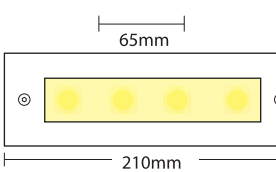

- Διακοσμητικό φωτιστικό χωνευτό επίτοιχο ή οροφής
- εσωτερικού χώρου
- με σώμα χυτό αλουμινίου
- βαμμένο με πολυεστερική ηλεκτροστατική βαφή σε χρώμα λευκό
- και στεφάνι ανοξείδωτο INOX πάχους 3mm
- με υάλινο προφυλακτήρα tempered mat πάχους 4mm
- με 4 led ισχύος 1W 350mA με ενσωματωμένο led driver 230/240V
- και ειδική βάση επίτοιχης τοποθέτησης
- κατάλληλο για φωτισμό σκαλοπατιών, διαδρόμων, οικιών, γραφείων, καταστημάτων

- Decorative recessed fitting for indoors use
- for placement on the wall or the ceiling
- with die cast aluminum body
- painted with polyester electrostatic power in white color
- and INOX stainless steel frame 3mm thick
- with tempered glass mat 4mm thick
- with 4 power leds 1W 350mA
- with incorporated led driver 230/240V
- and special base for wall recessed use
- suitable for use at corridors, stairs, houses, offices, shops

0717

LED ΙΣΧΥΟΣ /
POWER LED 4x1W
230V 350mA