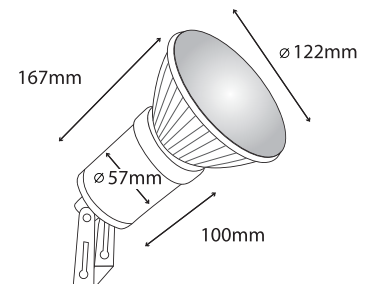

- Διακοσμητικός προβολέας στεγανός εξωτερικού χώρου
- χυτός αλουμινίου
- με βίδες Inox
- στιπιοθλίπτη PG9 από πολυαμίδη IP68
- και ελαστικά στεγανοποίησης από σιλικόνη
- κατάλληλος για φωτισμό αρχιτεκτονικών λεπτομερειών

- Decorative waterproof projector for outdoors use
- from die cast aluminum
- with inox screws
- polyamide cable gland PG9 IP68
- and silicon gaskets
- suitable for decorative lighting of architectural details such statues, columns, windows.

3784

PAR 38 230V
80-120W E27

CE IP55