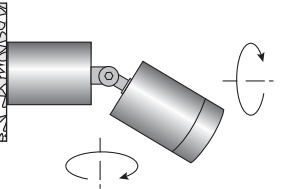

STANDARD COLORS

01

02

05

18

30

Κατόπιν παραγγελίας το φωτιστικό μπορεί να βαφτεί με Πολυεστερική Ηλεκτροστατική Βαφή
Upon request the above fitting are painted with Polyester Electrostatic Powder