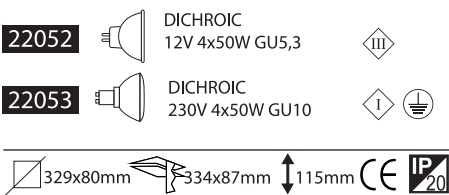

FRAMELESS QUATTRO MOVE DEEP 6