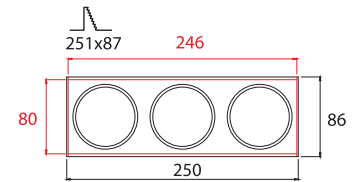

FRAMELESS TRIPLE MOVE DEEP 1

- Διακοσμητικό φωτιστικό
- Χωνευτό οροφής
- Χωρίς εξωτερικό πλαίσιο
- Εσωτερικού χώρου
- Με 3 εσωτερικά κινητά σποτ
- Για 3 λυχνίες DICHROIC 12V 50W ή 230V 50W GU10
- Κατάλληλο για φωτισμό καταστημάτων, γραφείων, οικιών.

- Decorative recessed fitting trimless
- For indoors use
- With 3 internal movable spots
- Suitable for 3 DICHROIC lamps 12V 50W or 230V 50W GU10
- For use at houses, shops, offices, showrooms.

22042 DICHROIC 12V 3x50W GU5,3

22043 DICHROIC 230V 3x50W GU10

FRAMELESS TRIPLE MOVE DEEP 2

- Διακοσμητικό φωτιστικό
- Χωνευτό οροφής
- Χωρίς εξωτερικό πλαίσιο
- Εσωτερικού χώρου
- Με 3 εσωτερικά κινητά σποτ
- Για 3 λυχνίες DICHROIC 12V 50W ή 230V 50W GU10
- Κατάλληλο για φωτισμό καταστημάτων, γραφείων, οικιών.

- Decorative recessed fitting trimless
- For indoors use
- With 3 internal movable spots
- Suitable for 3 DICHROIC lamps 12V 50W or 230V 50W GU10
- For use at houses, shops, offices, showrooms.

22044 DICHROIC 12V 3x50W GU5,3

22045 DICHROIC 230V 3x50W GU10

FRAMELESS TRIPLE MOVE DEEP 3

- Διακοσμητικό φωτιστικό
- Χωνευτό οροφής
- Χωρίς εξωτερικό πλαίσιο
- Εσωτερικού χώρου
- Με 3 εσωτερικά κινητά σποτ
- Για 3 λυχνίες DICHROIC 12V 50W ή 230V 50W GU10
- Κατάλληλο για φωτισμό καταστημάτων, γραφείων, οικιών.

- Decorative recessed fitting trimless
- For indoors use
- With 3 internal movable spots
- Suitable for 3 DICHROIC lamps 12V 50W or 230V 50W GU10
- For use at houses, shops, offices, showrooms.

22046 DICHROIC 12V 3x50W GU5,3

22047 DICHROIC 230V 3x50W GU10