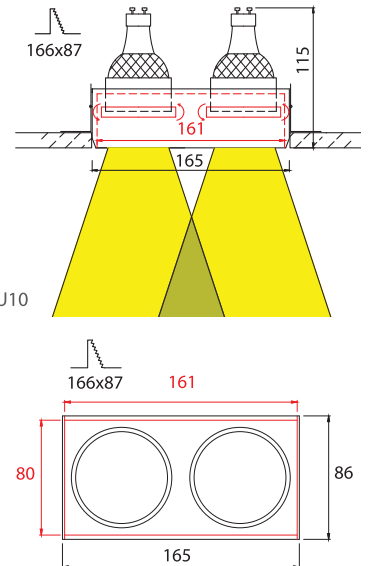

- Διακοσμητικό φωτιστικό
- Χωνευτό οροφής
- Χωρίς εξωτερικό πλαίσιο
- Εσωτερικού χώρου
- Με 2 εσωτερικά κινητά σποτ
- Για 2 λυχνίες DICHROIC 12V 50W ή 230V 50W GU10
- Κατάλληλο για φωτισμό καταστημάτων, γραφείων, οικιών.
- Decorative recessed fitting trimless
- For indoors use
- With 2 internal movable spots
- Suitable for 2 DICHROIC lamps 12V 50W or 230V 50W GU10
- For use at houses, shops, offices, showrooms.