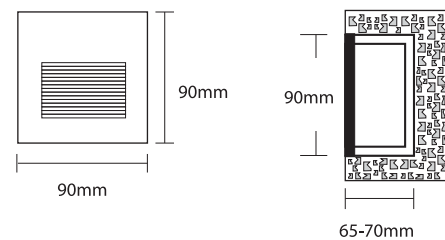

**0765**  LED ΙΣΧΥΟΣ / POWER LED 1W 230/240V 350mA 

**0766**  LED ΙΣΧΥΟΣ / POWER LED 1W 350mA 

 103x103mm  65-70mm  