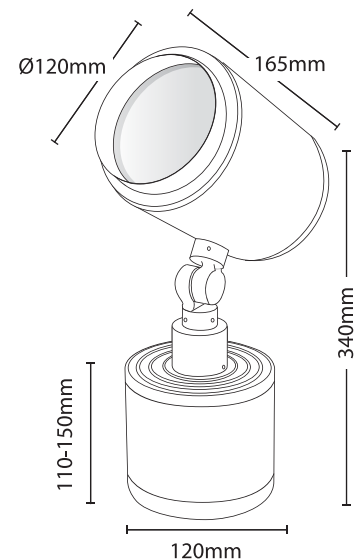

*Led technology changes constantly forward, so before selecting / ordering the most suitable product for you, ask for a confirmation that this is the most updated product to our list.

Also available in 3500 & 5000 Kelvin upon request

ΜΠΛΕ/BLUE: 5080-06 | ΠΡΑΣΙΝΟ/GREEN: 5080-08
ΚΟΚΚΙΝΟ/RED: 5080-14 | ΚΙΤΡΙΝΟ/YELLOW: 5080-32

-Προσφέρεται και με έγχρωμα γυαλιά tempered πάχους 5 mm
-Available with colored tempered glasses 5mm thick

GLASS (5mm)

CE

IP68