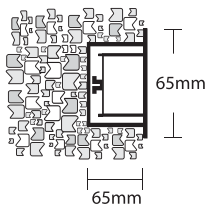

STAIRLIGHT 1.3 LED

- Διακοσμητικό φωτιστικό χωνευτό επίτοιχο ή οροφής
- εσωτερικού χώρου
- με σώμα χυτό αλουμινίου
- βαμμένο με πολυεστερική ηλεκτροστατική βαφή σε χρώμα λευκό
- και στεφάνι ανοξείδωτο INOX πάχους 3mm
- με υάλινο προφυλακτήρα tempered mat πάχους 4mm
- με 2 led ισχύος 1W 350mA με ενσωματωμένο led driver 230/240V
- και ειδική βάση επίτοιχης τοποθέτησης
- κατάλληλο για φωτισμό σκαλοπατιών, διαδρόμων, οικιών, γραφείων, καταστημάτων

- Decorative recessed fitting for indoors use
- for placement on the wall or the ceiling
- with die cast aluminum body
- painted with polyester electrostatic power in white color
- and INOX stainless steel frame 3mm thick
- with tempered glass mat 4mm thick
- with 2 power leds 1W 350mA
- with incorporated led driver 230/240V
- and special base for wall recessed use
- suitable for use at corridors, stairs, houses, offices, shops

0713

LED ΙΣΧΥΟΣ /
POWER LED 2x1W
230V 350mA

STAIRLIGHT 2.3 LED

- Διακοσμητικό φωτιστικό χωνευτό επίτοιχο ή οροφής
- εσωτερικού χώρου
- με σώμα χυτό αλουμινίου
- βαμμένο με πολυεστερική ηλεκτροστατική βαφή σε χρώμα λευκό
- και στεφάνι ανοξείδωτο INOX πάχους 3mm
- με υάλινο προφυλακτήρα tempered mat πάχους 4mm
- με 3 led ισχύος 1W 350mA με ενσωματωμένο led driver 230/240V
- και ειδική βάση επίτοιχης τοποθέτησης
- κατάλληλο για φωτισμό σκαλοπατιών, διαδρόμων, οικιών, γραφείων, καταστημάτων