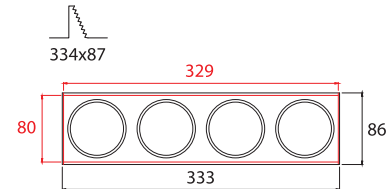

- Διακοσμητικό φωτιστικό
- Χωνευτό οροφής
- Χωρίς εξωτερικό πλαίσιο
- Εσωτερικού χώρου
- Με 4 εσωτερικά κινητά σποτ
- Για 4 λυχνίες DICHROIC 12V 50W ή 230V 50W GU10
- Κατάλληλο για φωτισμό καταστημάτων, γραφείων, οικιών.

- Decorative recessed fitting trimless
- For indoors use
- With 4 internal movable spots
- Suitable for 4 DICHROIC lamps 12V 50W or 230V 50W GU10
- For use at houses, shops, offices, showrooms.