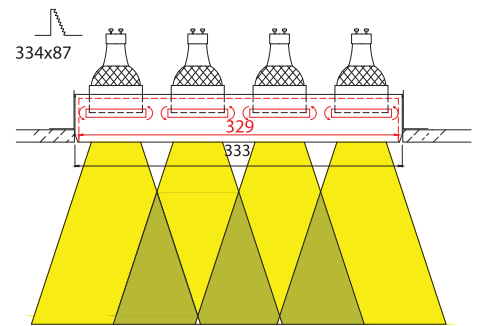

- Διακοσμητικό φωτιστικό
- Χωνευτό οροφής
- Χωρίς εξωτερικό πλαίσιο
- Εσωτερικού χώρου
- Με 4 εσωτερικά κινητά σποτ
- Για 4 λυχνίες DICHROIC 12V 50W ή 230V 50W GU10
- Κατάλληλο για φωτισμό καταστημάτων, γραφείων, οικιών.

- Decorative recessed fitting trimless
- For indoors use
- With 4 internal movable spots
- Suitable for 4 DICHROIC lamps 12V 50W or 230V 50W GU10
- For use at houses, shops, offices, showrooms.