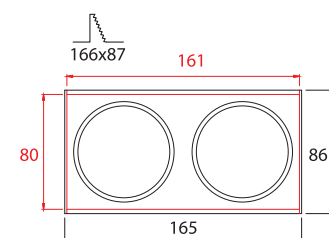

- Διακοσμητικό φωτιστικό
- Χωνευτό οροφής
- Χωρίς εξωτερικό πλαίσιο
- Εσωτερικού χώρου
- Με 2 εσωτερικά κινητά σποτ
- Για 2 λυχνίες DICHROIC 12V 50W ή 230V 50W GU10
- Κατάλληλο για φωτισμό καταστημάτων, γραφείων, οικιών.

- Decorative recessed fitting trimless
- For indoors use
- With 2 internal movable spots
- Suitable for 2 DICHROIC lamps 12V 50W or 230V 50W GU10
- For use at houses, shops, offices, showrooms.

22056 DICHROIC 12V 2x50W GU5,3

22057 DICHROIC 230V 2x50W GU10

161x80mm 166x87mm 95mm