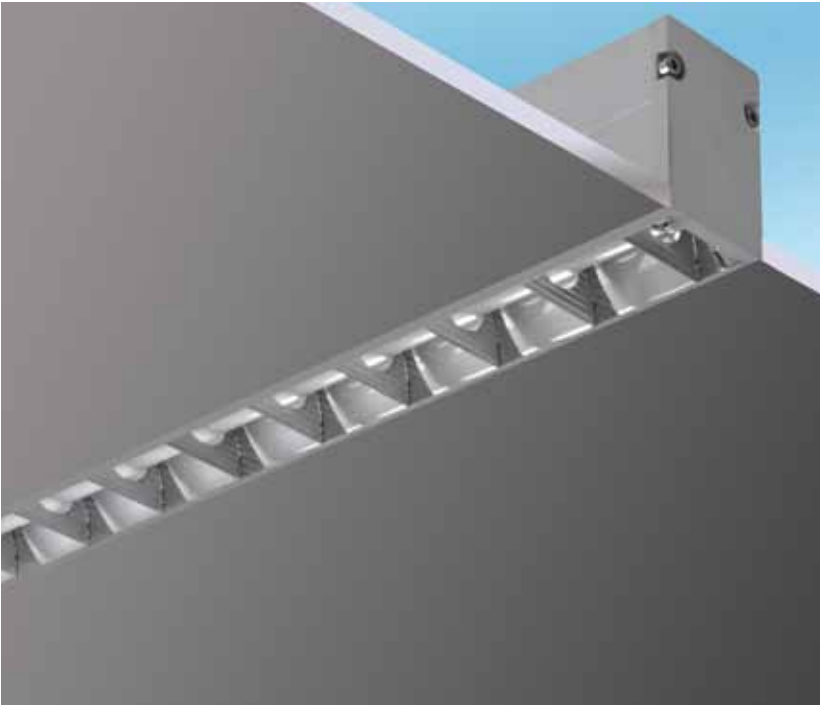

LINE LIGHT RECESSED 2 FRAMELESS LOUVER

- Γραμμικό φωτιστικό φθορίου
- χωνευτό οροφής FRAMELESS
- εσωτερικού χώρου
- από χυτό προφίλ αλουμινίου
- με ανακλαστήρα αλουμινίου με λούβρο υψηλής απόδοσης φωτισμού
- κατάλληλο για 1 λυχνία φθορίου T5 14-80W
- με ενσωματωμένο ηλεκτρονικό μετασχηματιστή
- για φωτισμό καταστημάτων, γραφείων, εκθεσιακών χώρων
- Ceiling linear fluorescent recessed fitting
- frameless for indoors use
- from die cast aluminum profile
- with high lighting performance aluminum reflector with louver
- suitable for 1 fluorescent lamp T5 15-80W
- with incorporated electronic transformer
- suitable for use at shops, offices and showrooms

24129	LUMILUX-FH T5 230V 1X14W G5		593mm x 46mm		595mm x 48mm	↑ ↓	60mm
24130	LUMILUX-FH T5 230V 1X21W G5		893mm x 46mm		895mm x 48mm	↑ ↓	60mm
24131	LUMILUX-FH T5 230V 1X28W G5		1193mm x 46mm		1195mm x 48mm	↑ ↓	60mm
24132	LUMILUX-FH T5 230V 1X35W G5		1493mm x 46mm		1495mm x 48mm	↑ ↓	60mm

24133	LUMILUX-FQ T5 230V 1X24W G5		593mm x 46mm		595mm x 48mm	↑ ↓	60mm
24134	LUMILUX-FQ T5 230V 1X39W G5		893mm x 46mm		895mm x 48mm	↑ ↓	60mm
24135	LUMILUX-FQ T5 230V 1X54W G5		1193mm x 46mm		1195mm x 48mm	↑ ↓	60mm
24136	LUMILUX-FQ T5 230V 1X49W G5		1493mm x 46mm		1495mm x 48mm	↑ ↓	60mm
24137	LUMILUX-FQ T5 230V 1X80W G5		1493mm x 46mm		1495mm x 48mm	↑ ↓	60mm