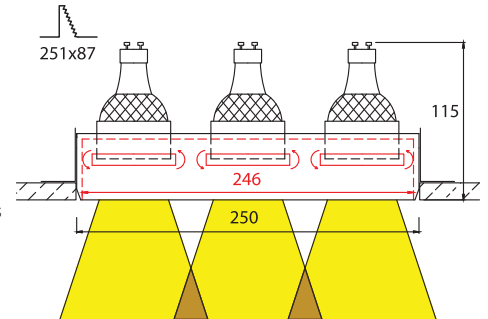

- Διακοσμητικό φωτιστικό
- Χωνευτό οροφής
- Χωρίς εξωτερικό πλαίσιο
- Εσωτερικού χώρου
- Με 3 εσωτερικά κινητά σποτ
- Για 3 λυχνίες DICHROIC 12V 50W ή 230V 50W GU10
- Κατάλληλο για φωτισμό καταστημάτων, γραφείων, οικιών.

- Decorative recessed fitting trimless
- For indoors use
- With 3 internal movable spots
- Suitable for 3 DICHROIC lamps 12V 50W or 230V 50W GU10
- For use at houses, shops, offices, showrooms.