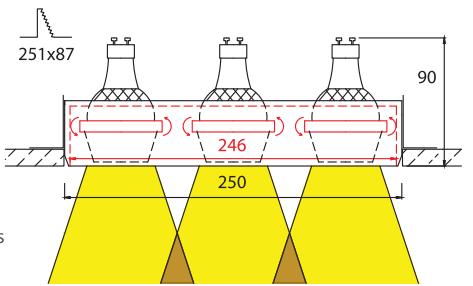

FRAMELESS TRIPLE MOVE FOCUS 1

- Διακοσμητικό φωτιστικό
- Χωνευτό οροφής
- Χωρίς εξωτερικό πλαίσιο
- Εσωτερικού χώρου
- Με 3 εσωτερικά κινητά σποτ
- Για 3 λυχνίες DICHROIC 12V 50W ή 230V 50W GU10
- Κατάλληλο για φωτισμό καταστημάτων, γραφείων, οικιών.

- Decorative recessed fitting trimless
- For indoors use
- With 3 internal movable spots
- Suitable for 3 DICHROIC lamps 12V 50W or 230V 50W GU10
- For use at houses, shops, offices, showrooms.

22024 DICHROIC 12V 3x50W GU5,3

22025 DICHROIC 230V 3x50W GU10

FRAMELESS TRIPLE MOVE FOCUS 2

- Διακοσμητικό φωτιστικό
- Χωνευτό οροφής
- Χωρίς εξωτερικό πλαίσιο
- Εσωτερικού χώρου
- Με 3 εσωτερικά κινητά σποτ
- Για 3 λυχνίες DICHROIC 12V 50W ή 230V 50W GU10
- Κατάλληλο για φωτισμό καταστημάτων, γραφείων, οικιών.

- Decorative recessed fitting trimless
- For indoors use
- With 3 internal movable spots
- Suitable for 3 DICHROIC lamps 12V 50W or 230V 50W GU10
- For use at houses, shops, offices, showrooms.

22026 DICHROIC 12V 3x50W GU5,3

22027 DICHROIC 230V 3x50W GU10

FRAMELESS QUATTRO MOVE 2

- Διακοσμητικό φωτιστικό
- Χωνευτό οροφής
- Χωρίς εξωτερικό πλαίσιο
- Εσωτερικού χώρου
- Με 4 εσωτερικά κινητά σποτ
- Για 4 λυχνίες DICHROIC 12V 50W ή 230V 50W GU10
- Κατάλληλο για φωτισμό καταστημάτων, γραφείων, οικιών.

- Decorative recessed fitting trimless
- For indoors use
- With 4 internal movable spots
- Suitable for 4 DICHROIC lamps 12V 50W or 230V 50W GU10
- For use at houses, shops, offices, showrooms.

22028 DICHROIC 12V 4x50W GU5,3

22029 DICHROIC 230V 4x50W GU10