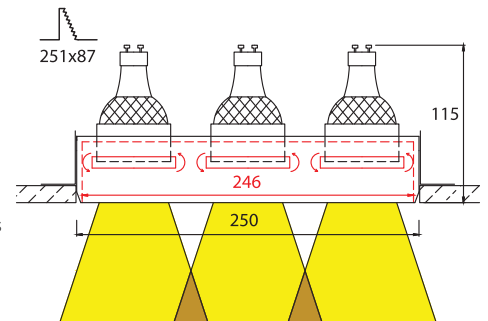

- Διακοσμητικό φωτιστικό
- Χωνευτό οροφής
- Χωρίς εξωτερικό πλαίσιο
- Εσωτερικού χώρου
- Με 3 εσωτερικά κινητά σποτ
- Για 3 λυχνίες DICHROIC 12V 50W ή 230V 50W GU10
- Κατάλληλο για φωτισμό καταστημάτων, γραφείων, οικιών.

- Decorative recessed fitting trimless
- For indoors use
- With 3 internal movable spots
- Suitable for 3 DICHROIC lamps 12V 50W or 230V 50W GU10
- For use at houses, shops, offices, showrooms.