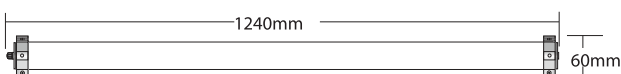

ΣΧΕΔΙΟ H3 / DRAWING H3