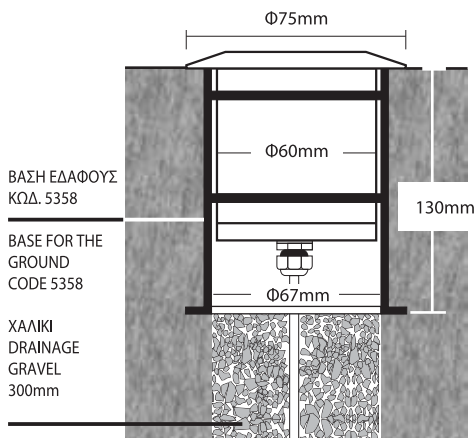

ΣΧΕΔΙΟ A / DRAWING A

1. **8571** LED LAMP 230V
   3W - 4,5W - 5W Gu10
2. **8573** LED LAMP 12V
   4W - 4,5W - 5W GU5,3

5358 Βάση εδάφους χυτή αλουμινίου
στρογγυλή ύψους 130mm
Die cast aluminum base for placement
in the ground with height 130mm

CE