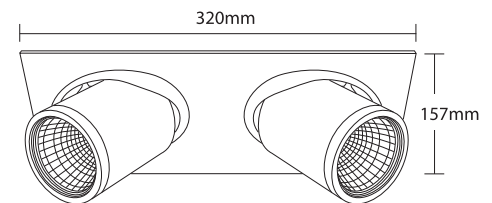

9342		HCI-TC 230V 2x35W G8.5		
9343		HCI-TC 230V 2x70W G8.5		
9344		LED CHIP 2x13W		
9378		LED CHIP 2x18W