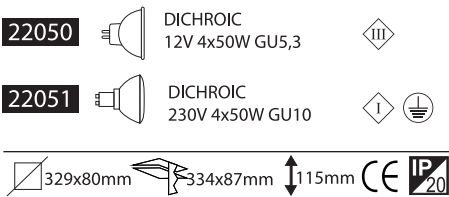

FRAMELESS QUATTRO MOVE DEEP 5