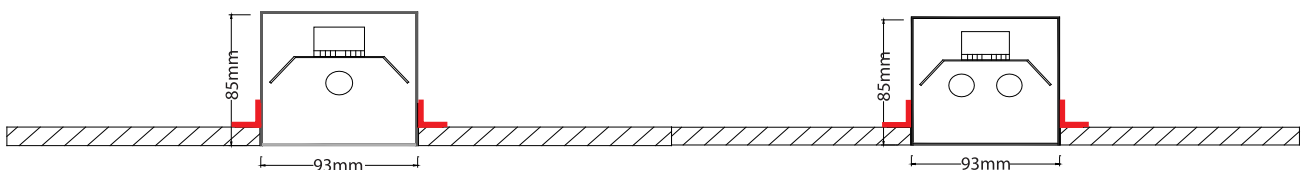

i Κατόπιν παραγγελίας το φωτιστικό μπορεί να παραχθεί και σε μεγαλύτερα μήκη
Upon request the above lighting fitting can be produced in longer lengths