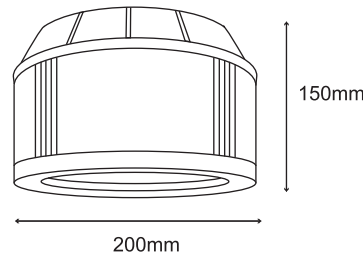

12W POWER LED WITH LENS

27136 12x1W 230/240V 350mA | WARM WHITE | 1100Lm

27137 12x1W 230/240V 350mA | COOL WHITE | 1100Lm