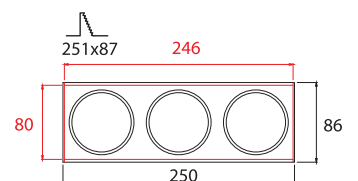

FRAMELESS TRIPLE MOVE DEEP 1

- Διακοσμητικό φωτιστικό
- Χωνευτό οροφής
- Χωρίς εξωτερικό πλαίσιο
- Εσωτερικού χώρου
- Με 3 εσωτερικά κινητά σποτ
- Για 3 λυχνίες DICHROIC 12V 50W ή 230V 50W GU10
- Κατάλληλο για φωτισμό καταστημάτων, γραφείων, οικιών.

- Decorative recessed fitting trimless
- For indoors use
- With 3 internal movable spots
- Suitable for 3 DICHROIC lamps 12V 50W or 230V 50W GU10
- For use at houses, shops, offices, showrooms.

22042 DICHROIC 12V 3x50W GU5,3

22043 DICHROIC 230V 3x50W GU10

FRAMELESS TRIPLE MOVE DEEP 2

- Διακοσμητικό φωτιστικό
- Χωνευτό οροφής
- Χωρίς εξωτερικό πλαίσιο
- Εσωτερικού χώρου
- Με 3 εσωτερικά κινητά σποτ
- Για 3 λυχνίες DICHROIC 12V 50W ή 230V 50W GU10
- Κατάλληλο για φωτισμό καταστημάτων, γραφείων, οικιών.

- Decorative recessed fitting trimless
- For indoors use
- With 3 internal movable spots
- Suitable for 3 DICHROIC lamps 12V 50W or 230V 50W GU10
- For use at houses, shops, offices, showrooms.

22044 DICHROIC 12V 3x50W GU5,3

22045 DICHROIC 230V 3x50W GU10

FRAMELESS TRIPLE MOVE DEEP 3

- Διακοσμητικό φωτιστικό
- Χωνευτό οροφής
- Χωρίς εξωτερικό πλαίσιο
- Εσωτερικού χώρου
- Με 3 εσωτερικά κινητά σποτ
- Για 3 λυχνίες DICHROIC 12V 50W ή 230V 50W GU10
- Κατάλληλο για φωτισμό καταστημάτων, γραφείων, οικιών.

- Decorative recessed fitting trimless
- For indoors use
- With 3 internal movable spots
- Suitable for 3 DICHROIC lamps 12V 50W or 230V 50W GU10
- For use at houses, shops, offices, showrooms.

22046 DICHROIC 12V 3x50W GU5,3

22047 DICHROIC 230V 3x50W GU10