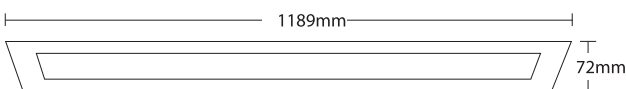

ΣΧΕΔΙΟ E3 / DRAWING E3