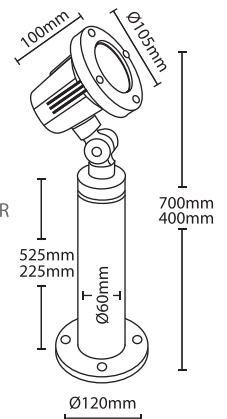

ΥΨΟΣ / HEIGHT 0.70m

26034 DICHROIC
230V/12V
50W GU 5.3

26035 DICHROIC 230V
50W GU10

- Διακοσμητικό φωτιστικό στεγανό εξωτερικού χώρου
- με βάση από προφίλ αλουμινίου βαρέως τύπου και 1 προβολέα τύπου FAROS TERRA ή MARINER
- χυτό αλουμινίου
- περιστρεφόμενο οριζοντίως και καθέτως
- με υάλινο προστατευτικό tempered πάχους 10mm
- στυπιοθλίπτη PG11 από πολυαμίδη IP68
- ελαστικά στεγανοποίησης από σιλικόνη και βίδες inox
- κατάλληλο για φωτισμό κήπων, προσόψεων κτιρίων, καταστημάτων