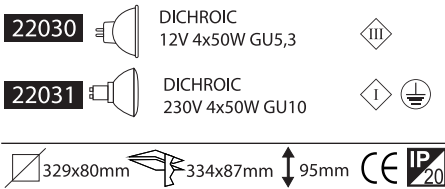

FRAMELESS QUATTRO MOVE 1