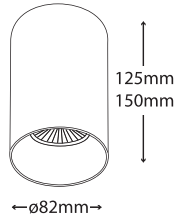

LIP MIKRO CEILING WHITE

- Σταθερό φωτιστικό οροφής εσωτερικού χώρου
- με εσωτερικό ανακλαστήρα χυτό αλουμινίου
- κατάλληλο για darklight φωτισμό
- Fixed ceiling fitting
- for indoors use
- with die cast aluminium reflector
- suitable for darklight output

25012

DICHROIC
230V 50W GU10 /
LED LAMP 230 GU10
3W-4W-5W-6,5W

H= 125mm

25013

DICHROIC
230V 50W GU10 /
LED LAMP 230 GU10
7W-8W-10W

H= 150mm