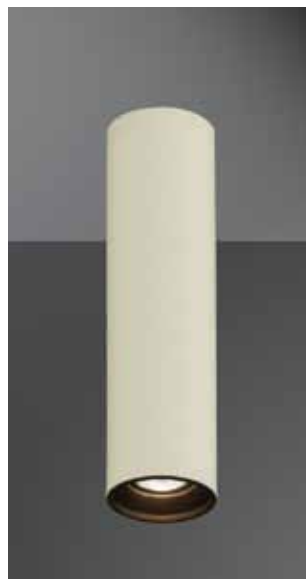

LIP CEILING WHITE/BLACK