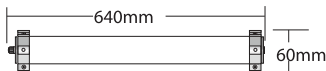

ΣΧΕΔΙΟ H1 / DRAWING H1