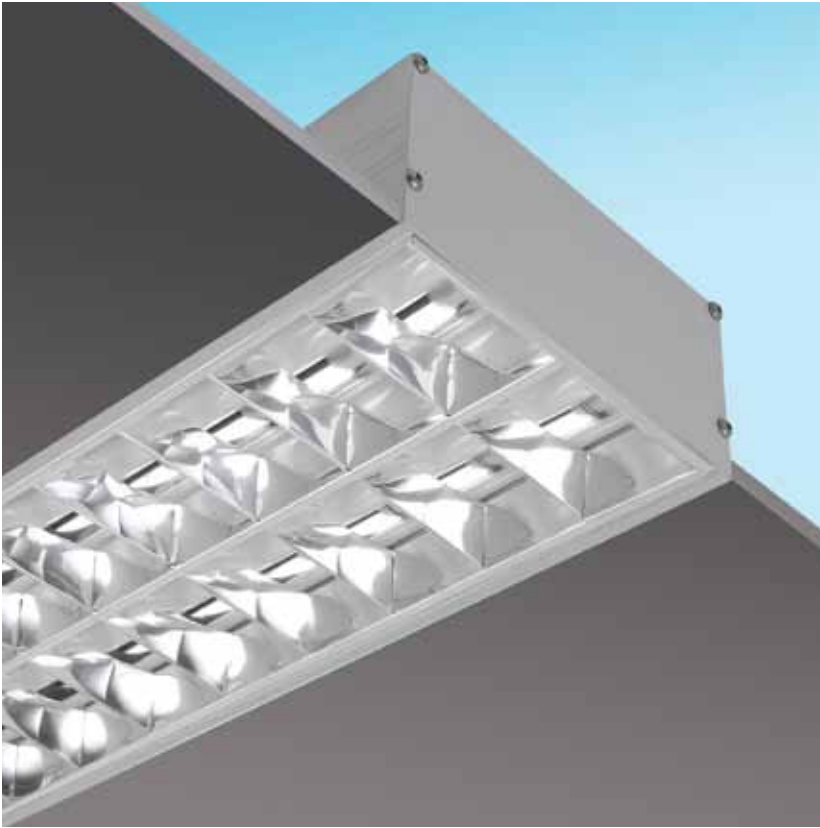

LINE LIGHT RECESSED 4 FRAMELESS LOUVER

- Γραμμικό φωτιστικό φθορίου
- χωνευτό οροφής FRAMELESS
- εσωτερικού χώρου
- από χυτό προφίλ αλουμινίου
- με ανακλαστήρα αλουμινίου με λούβρο
- κατάλληλο για 2 λυχνίες φθορίου T5 14-80W
- με ενσωματωμένο ηλεκτρονικό μετασχηματιστή
- για φωτισμό καταστημάτων, γραφείων, εκθεσιακών χώρων

- Ceiling linear fluorescent recessed fitting
- frameless
- for indoors use
- from die cast aluminum profile
- with high lighting performance aluminum reflector with louver
- suitable for 2 fluorescent lamps T5 14-80W
- with incorporated electronic transformer
- suitable for use at shops, offices and showrooms

24111	LUMILUX-FH T5 230V 2X14W G5	◊ ⊕ ▲	⊘	585mm x 166mm
24112	LUMILUX-FH T5 230V 2X21W G5	◊ ⊕ ▲	⊘	885mm x 166mm
24113	LUMILUX-FH T5 230V 2X28W G5	◊ ⊕ ▲	⊘	1185mm x 166mm
24114	LUMILUX-FH T5 230V 2X35W G5	◊ ⊕ ▲	⊘	1485mm x 166mm

	587mm x 168mm	↕ 100mm
	887mm x 168mm	↕ 100mm
	1187mm x 168mm	↕ 100mm
	1487mm x 168mm	↕ 100mm

24115	LUMILUX-FQ T5 230V 2X24W G5	◊ ⊕ ▲	⊘	585mm x 166mm
24116	LUMILUX-FQ T5 230V 2X39W G5	◊ ⊕ ▲	⊘	885mm x 166mm
24117	LUMILUX-FQ T5 230V 2X54W G5	◊ ⊕ ▲	⊘	1185mm x 166mm
24118	LUMILUX-FQ T5 230V 2X49W G5	◊ ⊕ ▲	⊘	1485mm x 166mm
24119	LUMILUX-FQ T5 230V 2X80W G5	◊ ⊕ ▲	⊘	1485mm x 166mm

	587mm x 168mm	↕ 100mm
	887mm x 168mm	↕ 100mm
	1187mm x 168mm	↕ 100mm
	1487mm x 168mm	↕ 100mm
	1487mm x 168mm	↕ 100mm