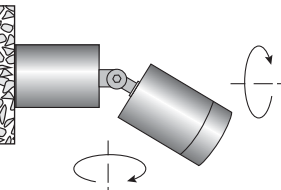

- Στεγανός προβολέας επίτοιχος ή οροφής αλουμινίου
- με υάλινο προφυλακτήρα pyrex
- με ενσωματωμένο 1 led module power led smd technology 3x1w 350 mA
- σε χρώμα warm white - neutral white - cool white
- με φακό δέσμης 15°-25°-35°-60° μοιρών
- με ενσωματωμένο LED driver 230/240V
- και ελαστικά στεγανοποίησης σιλικόνης
- κατάλληλος για φωτισμό αρχιτεκτονικών λεπτομεριών (αγάλματα, κολόνες, παράθυρα).

- Waterproof projector for wall or ceiling installation
- made from die cast aluminum
- with pyrex protection glass
- with 1 led module power led smd technology 3x1w 350mA
- with lens 15°-25°-35° degrees
- in warm white - neutral white - cool white color
- with incorporated LED driver 230/240V
- and silicon gaskets
- suitable for decorative lighting of architectural details (statues, columns, windows).

27130

LED ΙΣΧΥΟΣ / WARM WHITE
POWER LED 3x1W 350mA 220 Lumen

27131

LED ΙΣΧΥΟΣ / COOL WHITE
POWER LED 3x1W 350mA 220 Lumen

GLASS (5mm)

01

02

05

18

Βαμμένα με Πολυεστερική Ηλεκτροστατική Βαφή
Painted with Polyester Electrostatic Powder