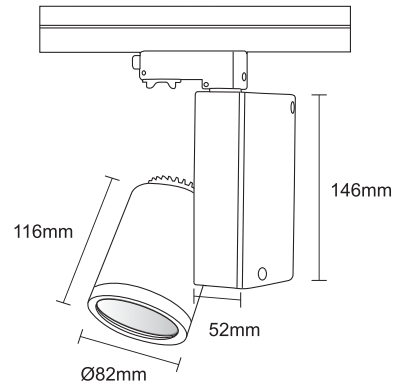

- Προβολέας εσωτερικού χώρου χυτός αλουμινίου
- με υάλινο προφυλακτήρα tempered διάφανο ή ματ πάχους 4mm
- περιστρεφόμενος με οριζόντια και κάθετη κίνηση
- κατάλληλος για μια λυχνία G8.5 20-35-70W
- ή ενσωματωμένο 1 COB LED ισχύος 11W-20W
- με ενσωματωμένο ηλεκτρονικό μετασχηματιστή metal halide ή led driver εντός κιβωτίου από προφίλ αλουμινίου
- με ανακλαστήρα αλουμινίου με 15°-25°-40°-60°
- σε χρώμα warm white-neutral white-cool white
- κατάλληλος για τοποθέτηση σε τριφασική ράγα
- για φωτισμό καταστημάτων, βιτρινών, εκθεσιακών χώρων
- Decorative projector for indoors use
- from die cast aluminum
- adjustable with horizontal and vertical movement
- with tempered glass transparent or mat 4mm thick
- suitable 1 metal halide lamp G8.5 20-35-70W or with 1 COB LED power 11W-20W
- with incorporated metal halide electronic ballast or led driver in aluminum profile box
- with aluminum reflector 15°-25°-40°-60°
- in warm white-neutral white-cool white
- for three phase track
- for use at shops, shop windows, showrooms

9967 HCI - TC 230V 20W G8,5

9968 HCI - TC 230V 35W G8,5

9969 HCI - TC 230V 70W G8,5

9970 11W 350mA 2700-3000-4000 KELVIN 1190-1240-1310 LUMEN*

9971 14W 500mA 2700-3000-4000 KELVIN 1270-1320-1390 LUMEN*

9972 17W 500mA 2700-3000-4000 KELVIN 1600-1700-1800 LUMEN*

9973 20W 700mA 2700-3000-4000 KELVIN 2000-2100-2200 LUMEN*

GLASS(4mm) CE IP20