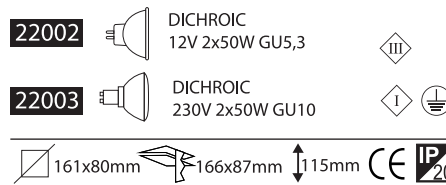

- Διακοσμητικό φωτιστικό
- Χωνευτό οροφής
- Χωρίς εξωτερικό πλαίσιο
- Εσωτερικού χώρου
- Με 2 εσωτερικά κινητά σποτ
- Για 2 λυχνίες DICHROIC 12V 50W ή 230V 50W GU10
- Κατάλληλο για φωτισμό καταστημάτων, γραφείων, οικιών.

- Decorative recessed fitting trimless
- For indoors use
- With 2 internal movable spots
- Suitable for 2 DICHROIC lamps 12V 50W or 230V 50W GU10
- For use at houses, shops, offices, showrooms.