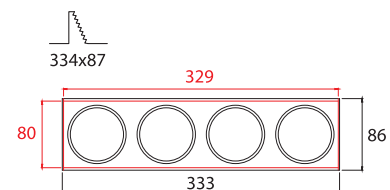

- Διακοσμητικό φωτιστικό
- Χωνευτό οροφής
- Χωρίς εξωτερικό πλαίσιο
- Εσωτερικού χώρου
- Με 4 εσωτερικά κινητά σποτ
- Για 4 λυχνίες DICHROIC 12V 50W ή 230V 50W GU10
- Κατάλληλο για φωτισμό καταστημάτων, γραφείων, οικιών.

- Decorative recessed fitting trimless
- For indoors use
- With 4 internal movable spots
- Suitable for 4 DICHROIC lamps 12V 50W or 230V 50W GU10
- For use at houses, shops, offices, showrooms.