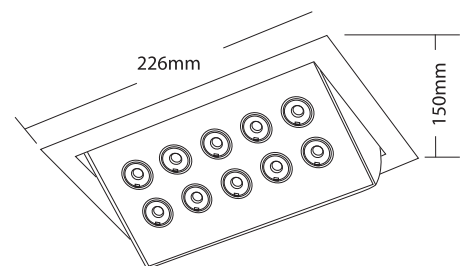

- ▶ Recessed downlight movable
- ▶ with die cast aluminim frame
- ▶ with 10 power leds
- ▶ with lens 15°-25°-40°-60°
- ▶ with springs
- ▶ for support on the ceiling