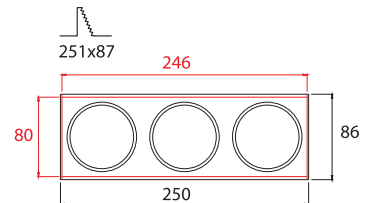

22027 DICHROIC 230V 3x50W GU10