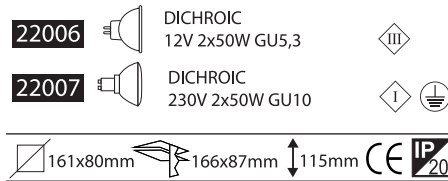

- Διακοσμητικό φωτιστικό
- Χωνευτό οροφής
- Χωρίς εξωτερικό πλαίσιο
- Εσωτερικού χώρου
- Με 2 εσωτερικά κινητά σποτ
- Για 2 λυχνίες DICHROIC 12V 50W ή 230V 50W GU10
- Κατάλληλο για φωτισμό καταστημάτων, γραφείων, οικιών.
- Decorative recessed fitting trimless
- For indoors use
- With 2 internal movable spots
- Suitable for 2 DICHROIC lamps 12V 50W or 230V 50W GU10
- For use at houses, shops, offices, showrooms.