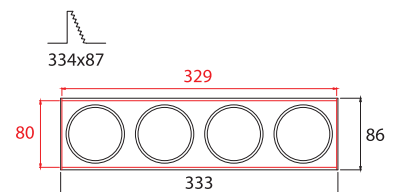

22029 DICHROIC 230V 4x50W GU10