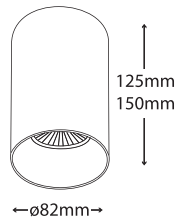

LIP MIKRO CEILING BLACK

- Σταθερό φωτιστικό οροφής
- εσωτερικού χώρου
- με εσωτερικό ανακλαστήρα χυτό αλουμινίου
- κατάλληλο για darklight φωτισμό

- Fixed ceiling fitting
- for indoors use
- with die cast aluminium reflector
- suitable for darklight output

25020 DICHROIC
230V 50W GU10 /
LED LAMP 230 GU10
3W-4W-5W-6,5W H= 125mm

25021 DICHROIC
230V 50W GU10 /
LED LAMP 230 GU10
7W-8W-10W H= 150mm