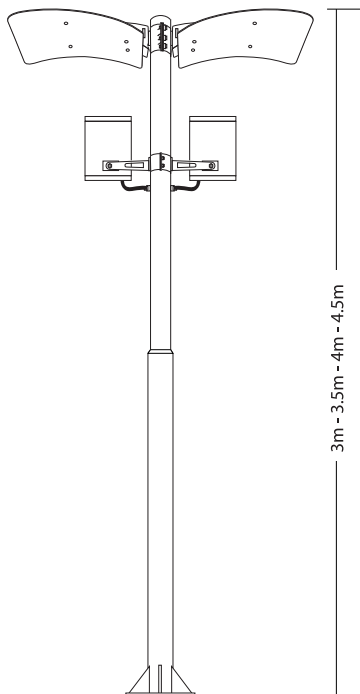

TOWER 5.3

- Φωτιστικό στεγανό για εξωτερικούς χώρους
- με σιδερένιο ιστό διαμέτρου $\Phi 133\text{mm}$ και πάχους 4mm
- με 2 εξωτερικούς ανακλαστήρες αλουμινίου για έμμεσο φωτισμό
- με 2 προβολείς στεγανούς IP65 κατάλληλους για λυχνίες HQI 70-150W
- με ενσωματωμένο σετ έναύσης HQI 150-300W
- για φωτισμό εξωτερικών χώρων κτιρίων, πάρκων, δρόμων.

- Waterproof fitting outdoors use
- with pressed steel pillar of $\Phi 133\text{mm}$ external diameter with thickness 4mm
- with 2 external aluminium reflectors for indirect lighting
- with 2 waterproof projectors IP 65 suitable for HQI lamps 70-150W
- with incorporated gear box HQI 150-300W
- for use at public places, for external lighting of building roads.

26002 HQI-T 230V
2x70W G12

26003 HQI-T 230V
2x150W G12

CE

IP65