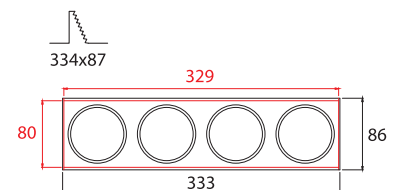

- Διακοσμητικό φωτιστικό
- Χωνευτό οροφής
- Χωρίς εξωτερικό πλαίσιο
- Εσωτερικού χώρου
- Με 4 εσωτερικά κινητά σποτ
- Για 4 λυχνίες DICHROIC 12V 50W ή 230V 50W GU10
- Κατάλληλο για φωτισμό καταστημάτων, γραφείων, οικιών.

- Decorative recessed fitting trimless
- For indoors use
- With 4 internal movable spots
- Suitable for 4 DICHROIC lamps 12V 50W or 230V 50W GU10
- For use at houses, shops, offices, showrooms.