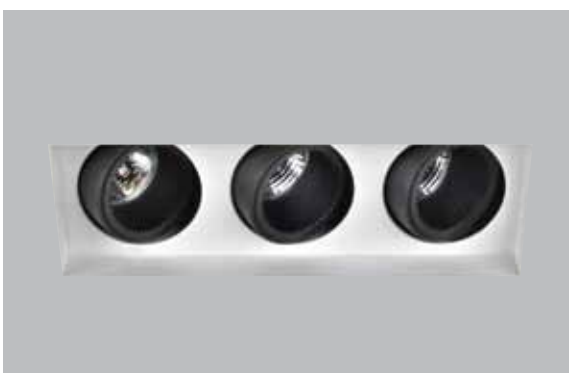

FRAMELESS TRIPLE MOVE DEEP 6