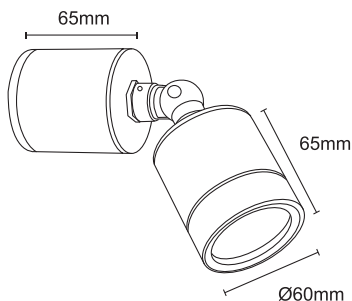

PRESTIGE BASE ALU