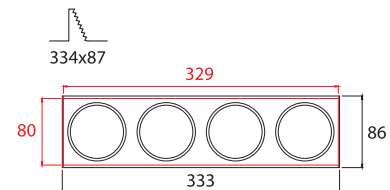

- Διακοσμητικό φωτιστικό
- Χωνευτό οροφής
- Χωρίς εξωτερικό πλαίσιο
- Εσωτερικού χώρου
- Με 4 εσωτερικά κινητά σποτ
- Για 4 λυχνίες DICHROIC 12V 50W ή 230V 50W GU10
- Κατάλληλο για φωτισμό καταστημάτων, γραφείων, οικιών.

- Decorative recessed fitting trimless
- For indoors use
- With 4 internal movable spots
- Suitable for 4 DICHROIC lamps 12V 50W or 230V 50W GU10
- For use at houses, shops, offices, showrooms.