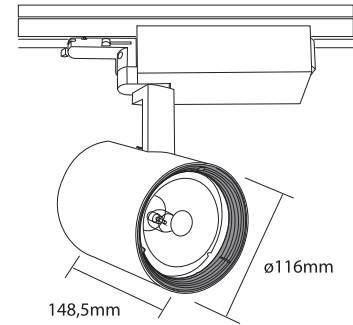

9900		HQI-T 230V 35W G12			
9901		HQI-T 230V 70W G12			
9902		CDM-R111 230V 35W Gx8,5			
9903		CDM-R111 230V 70W Gx8,5