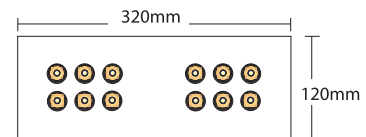

- Decorative recessed downlight
- from die cast aluminum
- suitable for power led lamps 12x1W 350mA of 15°-25°-40°-60° degrees
- with incorporated led driver 230/240V
- suitable for general lighting of showrooms, shops, offices

9374 LED ΙΣΧΥΟΣ
POWER LED
230V 12x1W

320x120mm 290x105mm 60mm