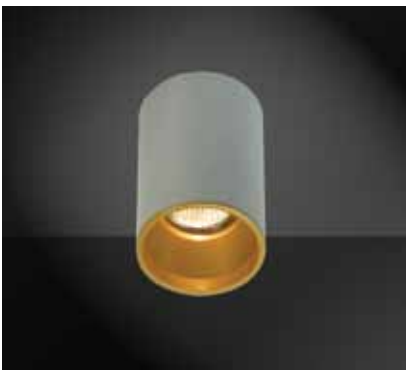

LIP MIKRO CEILING GREY/GOLD

- Σταθερό φωτιστικό οροφής εσωτερικού χώρου
- με εσωτερικό ανακλαστήρα χυτό αλουμινίου
- κατάλληλο για darklight φωτισμό
- Fixed ceiling fitting
- for indoors use
- with die cast aluminium reflector
- suitable for darklight output

25034 DICHROIC 230V 50W GU10 / LED LAMP 230 GU10 3W-4W-5W-6,5W H= 125mm

25035 DICHROIC 230V 50W GU10 / LED LAMP 230 GU10 7W-8W-10W H= 150mm