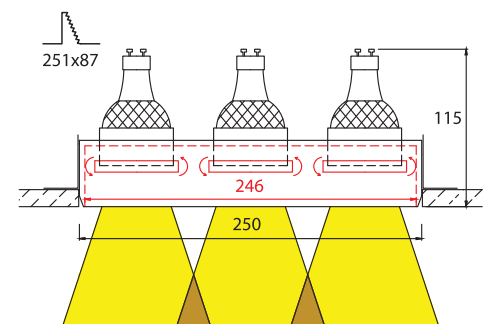

FRAMELESS TRIPLE MOVE DEEP 1

- Διακοσμητικό φωτιστικό
- Χωνευτό οροφής
- Χωρίς εξωτερικό πλαίσιο
- Εσωτερικού χώρου
- Με 3 εσωτερικά κινητά σποτ
- Για 3 λυχνίες DICHROIC 12V 50W ή 230V 50W GU10
- Κατάλληλο για φωτισμό καταστημάτων, γραφείων, οικιών.

- Decorative recessed fitting trimless
- For indoors use
- With 3 internal movable spots
- Suitable for 3 DICHROIC lamps 12V 50W or 230V 50W GU10
- For use at houses, shops, offices, showrooms.

22042 DICHROIC 12V 3x50W GU5,3

22043 DICHROIC 230V 3x50W GU10

FRAMELESS TRIPLE MOVE DEEP 2

- Διακοσμητικό φωτιστικό
- Χωνευτό οροφής
- Χωρίς εξωτερικό πλαίσιο
- Εσωτερικού χώρου
- Με 3 εσωτερικά κινητά σποτ
- Για 3 λυχνίες DICHROIC 12V 50W ή 230V 50W GU10
- Κατάλληλο για φωτισμό καταστημάτων, γραφείων, οικιών.

- Decorative recessed fitting trimless
- For indoors use
- With 3 internal movable spots
- Suitable for 3 DICHROIC lamps 12V 50W or 230V 50W GU10
- For use at houses, shops, offices, showrooms.

22044 DICHROIC 12V 3x50W GU5,3

22045 DICHROIC 230V 3x50W GU10

FRAMELESS TRIPLE MOVE DEEP 3

- Διακοσμητικό φωτιστικό
- Χωνευτό οροφής
- Χωρίς εξωτερικό πλαίσιο
- Εσωτερικού χώρου
- Με 3 εσωτερικά κινητά σποτ
- Για 3 λυχνίες DICHROIC 12V 50W ή 230V 50W GU10
- Κατάλληλο για φωτισμό καταστημάτων, γραφείων, οικιών.

- Decorative recessed fitting trimless
- For indoors use
- With 3 internal movable spots
- Suitable for 3 DICHROIC lamps 12V 50W or 230V 50W GU10
- For use at houses, shops, offices, showrooms.

22046 DICHROIC 12V 3x50W GU5,3

22047 DICHROIC 230V 3x50W GU10