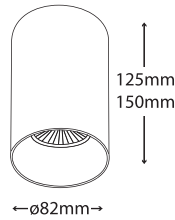

LIP MIKRO CEILING BLACK/SATINE

- Σταθερό φωτιστικό οροφής
- εσωτερικού χώρου
- με εσωτερικό ανακλαστήρα χυτό αλουμινίου
- κατάλληλο για darklight φωτισμό

- Fixed ceiling fitting
- for indoors use
- with die cast aluminium reflector
- suitable for darklight output

25022 DICHROIC
230V 50W GU10 /
LED LAMP 230 GU10
3W-4W-5W-6,5W H= 125mm

25023 DICHROIC
230V 50W GU10 /
LED LAMP 230 GU10
7W-8W-10W H= 150mm