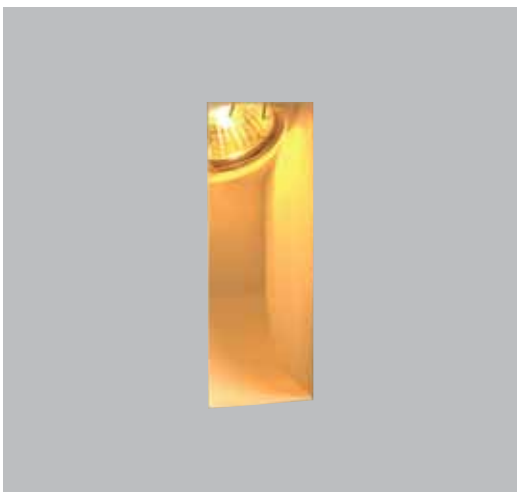

FRAMELESS ASYMMETRIC

- Διακοσμητικό φωτιστικό
- Χωνευτό οροφής
- Εσωτερικού χώρου
- Γύψινο
- Με ασύμμετρη δέσμη φωτισμού
- Κατάλληλο για φωτισμό καταστημάτων, βιτρινών, οικιών

- Decorative recessed fitting
- For indoors use
- From plaster
- With asymmetric lighting
- Suitable for use at shops, shopwindows, houses