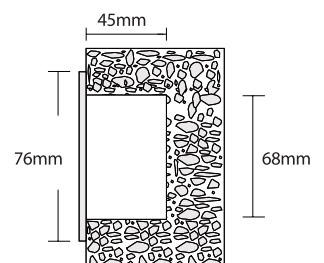

- Διακοσμητικό στεγανό φωτιστικό
- χωνευτό, επίτοιχο ή οροφής
- χυτό αλουμινίου
- με υάλινο προφυλακτήρα tempered πάχους 4mm
- και βίδες inox
- και ελαστικά στεγανοποίησης σιλικόνης
- 1 led 1W 350mA DC με φακό σε λευκό-μπλε-κόκκινο-κίτρινο-πράσινο χρώμα, υψηλής φωτεινότητας 15°-25°-35° μοιρών.

- Decorative waterproof fitting
- wall recessed for placement on the wall or the ceiling
- from die cast aluminum
- with tempered glass 4mm thick
- with silicon gasket and inox screws
- with 1 led 1W 350mA DC with lens in white-blue-red-yellow green colors, of high lighting efficiency of 15°-25°-35° degrees.