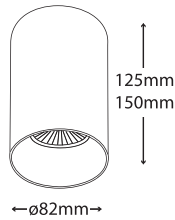

LIP MIKRO CEILING WHITE/BLACK

- Σταθερό φωτιστικό οροφής εσωτερικού χώρου
- με εσωτερικό ανακλαστήρα χυτό αλουμινίου
- κατάλληλο για darklight φωτισμό
- Fixed ceiling fitting
- for indoors use
- with die cast aluminium reflector
- suitable for darklight output

25014

DICHROIC
230V 50W GU10 /
LED LAMP 230 GU10
3W-4W-5W-6,5W

H= 125mm

25015

DICHROIC
230V 50W GU10 /
LED LAMP 230 GU10
7W-8W-10W

H= 150mm