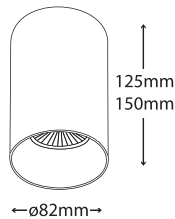

LIP MIKRO CEILING WHITE/GOLD

- Σταθερό φωτιστικό οροφής εσωτερικού χώρου
- με εσωτερικό ανακλαστήρα χυτό αλουμινίου
- κατάλληλο για darklight φωτισμό
- Fixed ceiling fitting
- for indoors use
- with die cast aluminium reflector
- suitable for darklight output

25016

DICHROIC
230V 50W GU10 /
LED LAMP 230 GU10
3W-4W-5W-6,5W

H= 125mm

25017

DICHROIC
230V 50W GU10 /
LED LAMP 230 GU10
7W-8W-10W

H= 150mm