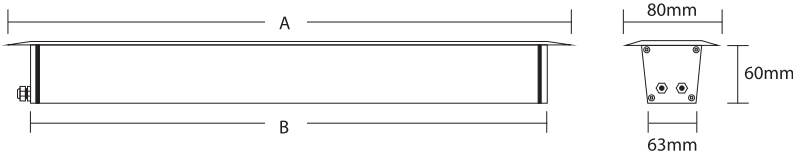

### ΔΙΑΣΤΑΣΕΙΣ ΦΩΤΙΣΤΙΚΟΥ / FITTING DIMENSIONS

ΚΩΔ./CODE	A	B	ΔΙΑΣΤΑΣΕΙΣ ΟΠΗΣ / OPENING DIMENSIONS
(1) 8562	638mm	616mm	680 x 73 x 105mm
(2) 8563	938mm	916mm	980 x 73 x 105mm
(3) 8564	1238mm	1216mm	1280 x 73 x 105mm