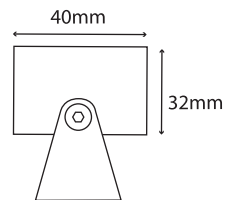

HYDROLINE LED MOVE 2

ΜΗΚΟΣ / LENGTH 540mm

12 W POWER LED ME ΦΑΚΟ / LED WITH LENS

23014	12x1W 350 mA | WARM WHITE | 1200 LUMEN	◊ ⊕
23015	12x1W 350 mA | COOL WHITE | 1200 LUMEN	◊ ⊕
23016	4x1W RED + 4x1W GREEN + 4x1W BLUE	◊ ⊕

40x32mm ↔ 540mm CE