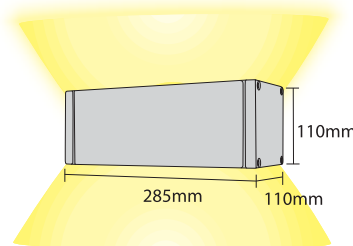

EXTERNAL LINE 3

- Στεγανό διακοσμητικό φωτιστικό επίτοιχο
- από χυτό προφίλ αλουμινίου
- με 2 εξόδων φωτισμού
- με 2 υάλινους προφυλακτήρες tempered
- με ελαστικά στεγανοποίησης σιλικόνης,
- βίδες inox
- και ενσωματωμένο ηλεκτρονικό μετασχηματιστή
- για φωτισμό εξωτερικών χώρων κτιρίων, καταστημάτων, οικιών κλπ.
- Decorative external fitting waterproof
- from aluminum profile
- with 2 lighting exits
- with 2 tempered glasses
- with silicon gaskets
- and inox screws
- with incorporated electronic ballast
- suitable for outdoors lighting of buildings, houses, offices.

GLASS (4mm) CE IP65

9783 DULUX-D 230V
1x26W G24-d3

9784 DULUX-T/E 230V
1x32W G24-q3

9785 DULUX-T/E 230V
1x42W G24-q4

PRESTIGE MINI

- Διακοσμητικό φωτιστικό επίτοιχο
- χυτό αλουμινίου
- στεγανό για εσωτερικούς και εξωτερικούς χώρους
- με 2 εξόδους φωτισμού
- και 2 υάλινους προφυλακτήρες pyrex
- με ενσωματωμένο μετασχηματιστή
- ελαστικά στεγανοποίησης σιλικόνης
- κατάλληλο για φωτισμό καταστημάτων, προσόψεων κτιρίων, οικιών.

- Decorative wall fixed fitting
- from die cast aluminum
- waterproof for indoors and outdoors use
- with 2 lighting exits
- with 2 pyrex protective glasses
- with incorporated transformer
- and silicon gaskets
- suitable for use at shops, buildings, facades, shops, houses.

8252 DICHROIC LED
230/12V 1-3W
Mr11 Gu4

8253 DICHROIC LED
LAMP12V 1-3W
Mr11 Gu4

GLASS (4mm) CE IP65

ΜΠΛΕ/BLUE: 5107-06 ΠΡΑΣΙΝΟ/GREEN: 5107-08
ΚΟΚΚΙΝΟ/RED: 5107-14 ΚΙΤΡΙΝΟ/YELLOW: 5107-32

- Προσφέρεται και με έγχρωμα γυαλιά tempered πάχους 5mm
- Available with colored tempered glasses 5mm thick