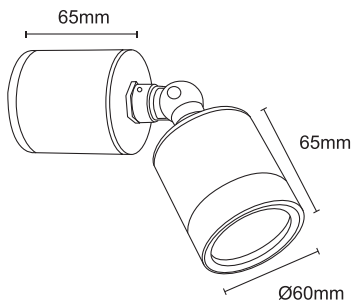

PRESTIGE BASE BRASS