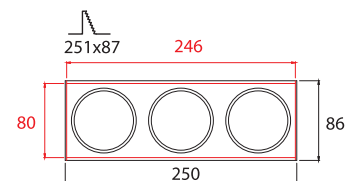

22020

DICHROIC
12V 3x50W GU5,3

22021

DICHROIC
230V 3x50W GU10