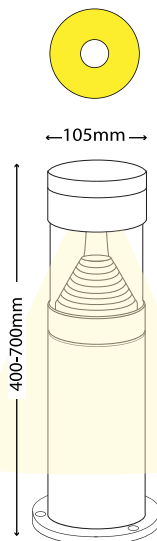

- Φωτιστικό κήπου εμμέσου φωτισμού
- στεγανό για εξωτερικούς χώρους
- χυτό αλουμινίου βαρέως τύπου
- με ενσωματωμένα 4 leds τεχνολογίας SMD 1W 350mA ή 2W 500mA
- χρωματικής απόχρωσης warm white - cool white-blue
- με ενσωματωμένο led driver
- με βίδες inox και ελαστικά στεγανοποίησης σιλικόνης
- για φωτισμό εισόδων κτιρίων, οικιών, καταστημάτων, κήπων και διαδρόμων
- Decorative garden light
- waterproof for outdoors use
- from heavy duty die cast aluminum
- suitable for indirect lighting
- with 4 high quality power leds of SMD technology 350mA ή 2W 500mA
- in warm white-cool white or blue color
- with incorporated led driver
- with inox screws, and silicon gaskets
- suitable for lighting building entrances, houses, shops, gardens and corridors