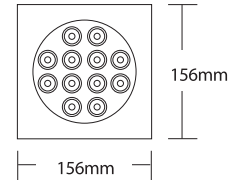

9348

LED ΙΣΧΥΟΣ / POWER LED
12x1W 230/240V 350mA

156x156mm

135x142mm

62mm