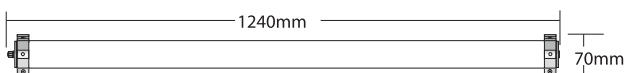

ΣΧΕΔΙΟ H3 / DRAWING H3