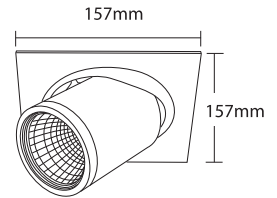

MULTI SQUARE DIRECTIONAL 1

- Διακοσμητικό φωτιστικό
- χωνευτό οροφής
- εσωτερικού χώρου
- με 1 εσωτερικό κινητό σποτ
- χυτό αλουμινίου
- με κάθετη κίνηση και οριζόντια περιστροφή 340°
- με ανακλαστήρα αλουμινίου υψηλής ποιότητας
- για φωτισμό βιτρινών, καταστημάτων, εκθεσιακών χώρων.

- Decorative recessed fitting
- for indoors use
- with pressed steel frame
- and 1 internal movable spot
- from die cast aluminum
- vertically movable and horizontally adjustable 340°
- with high quality aluminum reflector
- for use at shops, shopwindows, showrooms.

9336		HCI-TC 230V 35W G8.5		
9337		HCI-TC 230V 70W G8.5		
9338		LED CHIP 13W		
9376		LED CHIP 18W		

MULTI OVALE DIRECTIONAL 2

- Διακοσμητικό φωτιστικό
- χωνευτό οροφής
- εσωτερικού χώρου
- με 2 εσωτερικά κινητά σποτ
- χυτό αλουμινίου
- με κάθετη κίνηση και οριζόντια περιστροφή 340°
- με ανακλαστήρα αλουμινίου υψηλής ποιότητας
- για φωτισμό βιτρινών, καταστημάτων, εκθεσιακών χώρων.

- Decorative recessed fitting
- for indoors use
- with pressed steel frame
- and 2 internal movable spots
- from die cast aluminum
- vertically movable and horizontally adjustable 340°
- with high quality aluminum reflector
- for use at shops, shopwindows, showrooms.

9339		HCI-TC 230V 2x35W G8.5		
9340		HCI-TC 230V 2x70W G8.5		
9341		LED CHIP 2x13W		
9377		LED CHIP 2x18W		

MULTI SQUARE DIRECTIONAL 2

- Διακοσμητικό φωτιστικό
- χωνευτό οροφής
- εσωτερικού χώρου
- με 2 εσωτερικά κινητά σποτ
- χυτό αλουμινίου
- με κάθετη κίνηση και οριζόντια περιστροφή 340°
- με ανακλαστήρα αλουμινίου υψηλής ποιότητας
- για φωτισμό βιτρινών, καταστημάτων, εκθεσιακών χώρων.