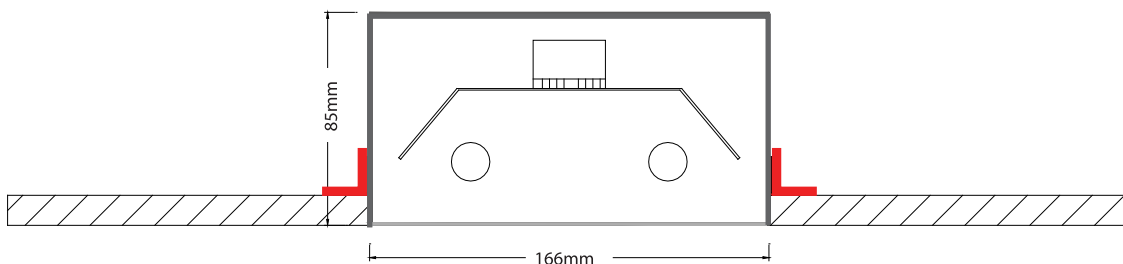

Κατόπιν παραγγελίας το φωτιστικό μπορεί να παραχθεί και σε μεγαλύτερα μήκη
Upon request the above lighting fitting can be produced in longer lengths