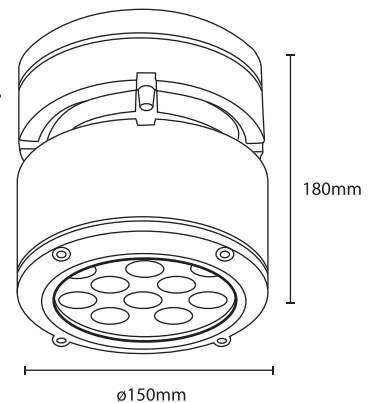

- Προβολέας στεγανός εξωτερικού χώρου
- χυτός αλουμινίου
- με υάλινο προφυλακτήρα tempered πάχους 6mm διάφανο
- με 12 LED ισχύος τεχνολογίας SMD με φακό 2W 500 mA
- σε χρώμα λευκό ζεστό, λευκό κρύο, μπλε, σε 15°-25°-40°-60°
- με ενσωματωμένο LED driver 230V/240V
- με βίδες INOX
- και ελαστικά στεγανοποίησης από σιλικόνη
- κατάλληλος για εξωτερικό φωτισμό κτιρίων καταστημάτων και διαδρόμων.

- Waterproof projector for indoors use
- from die cast aluminum
- with tempered glass 6mm thick transparent
- with 12 power LED with lens 2W 500mA
- in Warm White, Cool White or Blue colors, of 15°-25°-40°-60°
- with incorporated LED driver 230/240V
- with INOX screws
- and silicon gaskets
- suitable for external lighting in shops facades, buildings and corridors.