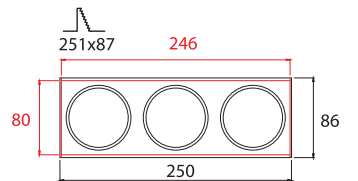

FRAMELESS TRIPLE MOVE DEEP 1

- Διακοσμητικό φωτιστικό
- Χωνευτό οροφής
- Χωρίς εξωτερικό πλαίσιο
- Εσωτερικού χώρου
- Με 3 εσωτερικά κινητά σποτ
- Για 3 λυχνίες DICHROIC 12V 50W ή 230V 50W GU10
- Κατάλληλο για φωτισμό καταστημάτων, γραφείων, οικιών.

- Decorative recessed fitting trimless
- For indoors use
- With 3 internal movable spots
- Suitable for 3 DICHROIC lamps 12V 50W or 230V 50W GU10
- For use at houses, shops, offices, showrooms.

22042 DICHROIC 12V 3x50W GU5,3

22043 DICHROIC 230V 3x50W GU10

FRAMELESS TRIPLE MOVE DEEP 2

- Διακοσμητικό φωτιστικό
- Χωνευτό οροφής
- Χωρίς εξωτερικό πλαίσιο
- Εσωτερικού χώρου
- Με 3 εσωτερικά κινητά σποτ
- Για 3 λυχνίες DICHROIC 12V 50W ή 230V 50W GU10
- Κατάλληλο για φωτισμό καταστημάτων, γραφείων, οικιών.

- Decorative recessed fitting trimless
- For indoors use
- With 3 internal movable spots
- Suitable for 3 DICHROIC lamps 12V 50W or 230V 50W GU10
- For use at houses, shops, offices, showrooms.

22044 DICHROIC 12V 3x50W GU5,3

22045 DICHROIC 230V 3x50W GU10

FRAMELESS TRIPLE MOVE DEEP 3

- Διακοσμητικό φωτιστικό
- Χωνευτό οροφής
- Χωρίς εξωτερικό πλαίσιο
- Εσωτερικού χώρου
- Με 3 εσωτερικά κινητά σποτ
- Για 3 λυχνίες DICHROIC 12V 50W ή 230V 50W GU10
- Κατάλληλο για φωτισμό καταστημάτων, γραφείων, οικιών.

- Decorative recessed fitting trimless
- For indoors use
- With 3 internal movable spots
- Suitable for 3 DICHROIC lamps 12V 50W or 230V 50W GU10
- For use at houses, shops, offices, showrooms.

22046 DICHROIC 12V 3x50W GU5,3

22047 DICHROIC 230V 3x50W GU10