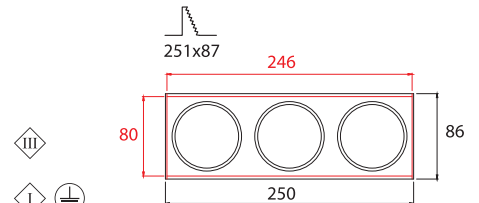

22025 DICHROIC 230V 3x50W GU10