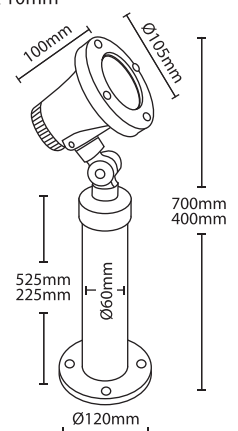

ΥΨΟΣ / HEIGHT 0.70m

26038 DICHROIC
230V/12V
50W GU 5.3

26039 DICHROIC 230V
50W GU10

- Διακοσμητικό φωτιστικό στεγανό εξωτερικού χώρου
- με βάση ορειχάλκινη βαρέως τύπου και 1 προβολέα τύπου MARINER
- από χυτό ορειχάλκο
- περιστρεφόμενο οριζοντίως και καθέτως
- με υάλινο προστατευτικό tempered πάχους 10mm
- στυπιοθλίπτη PG11 από πολυαμίδη IP68
- ελαστικά στεγανοποίησης από σιλικόνη και βίδες inox
- κατάλληλο για φωτισμό κήπων, προσόψεων κτιρίων, καταστημάτων