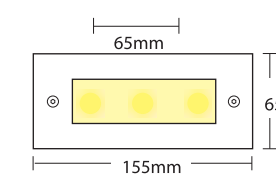

- Διακοσμητικό φωτιστικό χωνευτό επίτοιχο ή οροφής
- εσωτερικού χώρου
- με σώμα χυτό αλουμινίου
- βαμμένο με πολυεστερική ηλεκτροστατική βαφή σε χρώμα λευκό
- και στεφάνι ανοξείδωτο INOX πάχους 3mm
- με υάλινο προφυλακτήρα tempered mat πάχους 4mm
- με 3 led ισχύος 1W 350mA με ενσωματωμένο led driver 230/240V
- και ειδική βάση επίτοιχης τοποθέτησης
- κατάλληλο για φωτισμό σκαλοπατιών, διαδρόμων, οικιών, γραφείων, καταστημάτων

- Decorative recessed fitting for indoors use
- for placement on the wall or the ceiling
- with die cast aluminum body
- painted with polyester electrostatic power in white color
- and INOX stainless steel frame 3mm thick
- with tempered glass mat 4mm thick
- with 3 power leds 1W 350mA
- with incorporated led driver 230/240V
- and special base for wall recessed use
- suitable for use at corridors, stairs, houses, offices, shops

0714

LED ΙΣΧΥΟΣ /
POWER LED 3x1W
230V 350mA