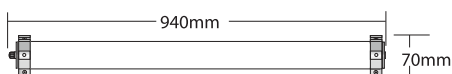

ΣΧΕΔΙΟ H2 / DRAWING H2