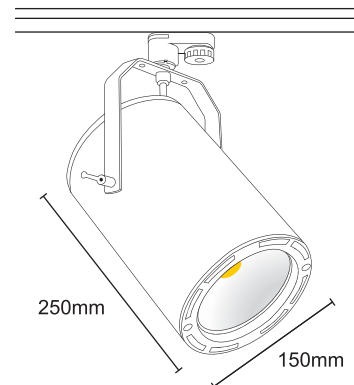

Ø150 x 250mm GLASS (4mm) CE IP20

9996		OSRAM Preva LED COIN 111 G1 18W 700mA 24° or 40° | 2700K | 3000K | 4000K			
9997		OSRAM Preva LED COIN 111 G1 22.5W 700mA 24° or 40° | 2700K | 3000K | 4000K			
9998		OSRAM Preva LED COIN 111 G1 33.8W 1050mA 24° or 40° | 2700K | 3000K | 4000K			
29000		OSRAM PL-CORE AC 800Lumen 14W 2700K | 13.1W 3000K | 12.6W 4000K			
29001		OSRAM PL-CORE AC 2000Lumen 26.2W 2700K | 25.7W 3000K | 24.4W 4000K			
29002		17W 500mA 2700 | 3000 | 4000 KELVIN 1690 | 1750 | 1850 Lumen			
29003		20W 700mA 2700 | 3000 | 4000 KELVIN 2210 | 2290 | 2420 Lumen			
29004		HCI - TC 230V 20W G8.5			
29005		HCI - TC 230V 35W G8.5			
29006		HCI - TC 230V 35W G12			
29007		HQI - T 230V 50W G8.5			
29008		HCI - TC 230V 50W G12			
29009		HQI - T 230V 70W G8.5			
29010		HCI - TC 230V 70W G12			
29011		HQI - TC 230V 70W Rx7s