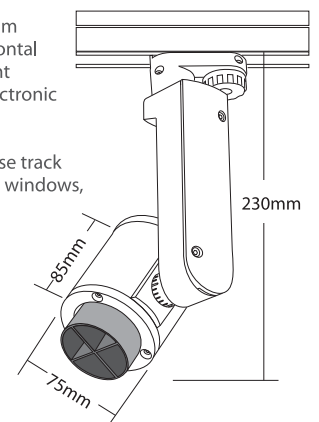

- Προβολέας
- εσωτερικού χώρου
- χυτός αλουμινίου
- περιστρεφόμενος με κάθετη και οριζόντια κίνηση
- με ενσωματωμένο ηλεκτρονικό μετασχηματιστή εντός κιβωτίου από αλουμίνιο
- κατάλληλου για τοποθέτηση σε τριφασική ράγα
- για φωτισμό καταστημάτων, βιτρινών, εκθεσιακών χώρων.

- Projector
- for indoors use
- from die cast aluminum
- adjustable with horizontal and vertical movement
- with incorporated electronic ballast in decorative aluminum box
- suitable for three phase track for use at shops, shop windows, showrooms.

9939 DICHROIC 230/12V 50W GU5,3

9940 DICHROIC 230V 50W GU10

CE IP20