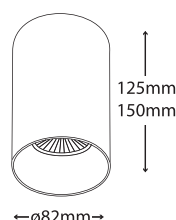

LIP MIKRO CEILING GREY/GOLD

- Σταθερό φωτιστικό οροφής εσωτερικού χώρου
- με εσωτερικό ανακλαστήρα χυτό αλουμινίου
- κατάλληλο για darklight φωτισμό
- Fixed ceiling fitting
- for indoors use
- with die cast aluminium reflector
- suitable for darklight output

25034 DICHROIC 230V 50W GU10 / LED LAMP 230 GU10 3W-4W-5W-6,5W H= 125mm

25035 DICHROIC 230V 50W GU10 / LED LAMP 230 GU10 7W-8W-10W H= 150mm