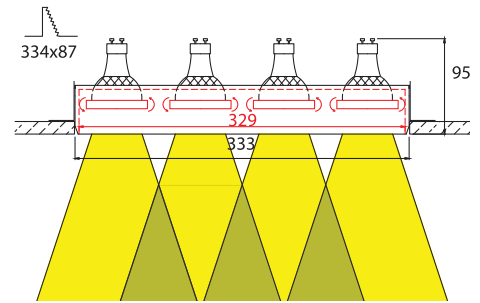

- Διακοσμητικό φωτιστικό
- Χωνευτό οροφής
- Χωρίς εξωτερικό πλαίσιο
- Εσωτερικού χώρου
- Με 4 εσωτερικά κινητά σποτ
- Για 4 λυχνίες DICHROIC 12V 50W ή 230V 50W GU10
- Κατάλληλο για φωτισμό καταστημάτων, γραφείων, οικιών.

- Decorative recessed fitting trimless
- For indoors use
- With 4 internal movable spots
- Suitable for 4 DICHROIC lamps 12V 50W or 230V 50W GU10
- For use at houses, shops, offices, showrooms.