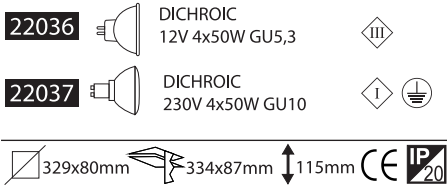

FRAMELESS QUATTRO MOVE DEEP 1