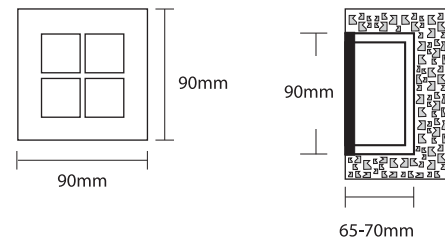

0763 LED ΙΣΧΥΟΣ / POWER LED 1W 230/240V 350mA

0764 LED ΙΣΧΥΟΣ / POWER LED 1W 350mA