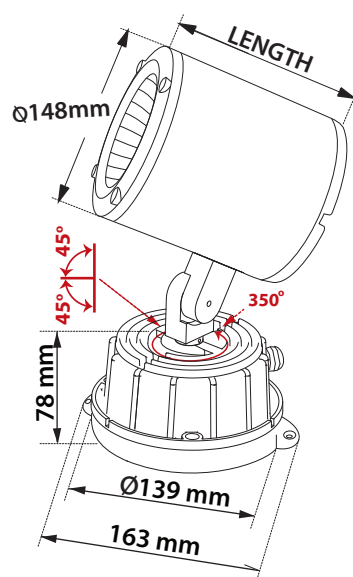

01 02 05 18 30

Βαμμένα με Πολυεστερική Ηλεκτροστατική Βαφή
Painted with Polyester Electrostatic Powder

i *Η τεχνολογία των LED είναι σε διαρκή εξέλιξη οπότε πριν παραγγείλετε, παρακαλούμε επιβεβαιώστε ποιο LED είναι διαθέσιμο
LED technology changes constantly forward, so before selecting / ordering the most suitable product for you,
ask for a confirmation that this is the most updated product to our list.

■ warm 2700 Kelvin ■ warm white 3000 Kelvin ■ neutral white 4000 Kelvin