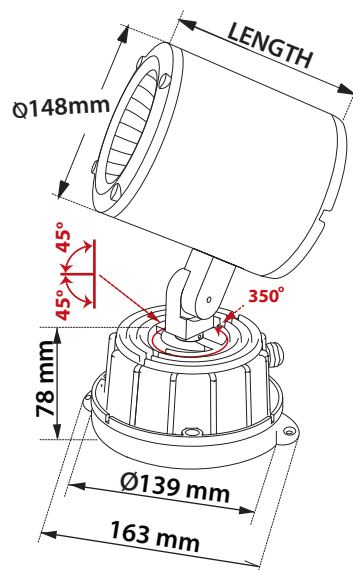

01 02 05 18 30

Βαμμένα με Πολυεστερική Ηλεκτροστατική Βαφή
Painted with Polyester Electrostatic Powder

i *Η τεχνολογία των LED είναι σε διαρκή εξέλιξη οπότε πριν παραγγείλετε, παρακαλούμε επιβεβαιώστε ποιο LED είναι διαθέσιμο
LED technology changes constantly forward, so before selecting / ordering the most suitable product for you,
ask for a confirmation that this is the most updated product to our list.

■ warm 2700 Kelvin ■ warm white 3000 Kelvin ■ neutral white 4000 Kelvin