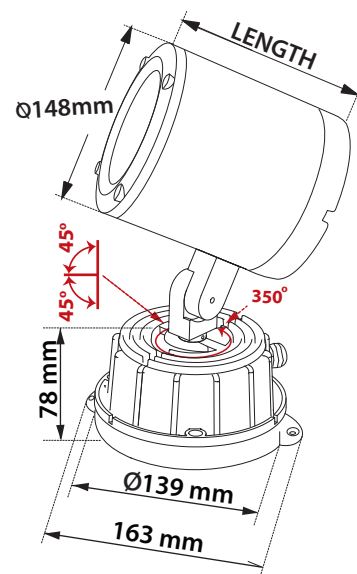

01 02 05 18 30

Βαμμένα με Πολυεστερική Ηλεκτροστατική Βαφή
Painted with Polyester Electrostatic Powder

i *Η τεχνολογία των LED είναι σε διαρκή εξέλιξη οπότε πριν παραγγείλετε, παρακαλούμε επιβεβαιώστε ποιο LED είναι διαθέσιμο
LED technology changes constantly forward, so before selecting / ordering the most suitable product for you,
ask for a confirmation that this is the most updated product to our list.

■ warm 2700 Kelvin ■ warm white 3000 Kelvin ■ neutral white 4000 Kelvin