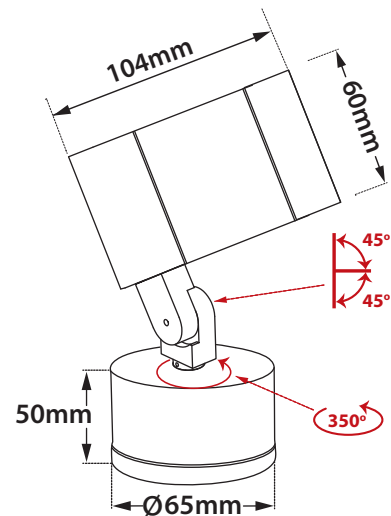

Accessories upon request

Καρφωτά στηρίγματα εδάφους διαθέσιμα
κατόπιν παραγγελίας

Ground spikes available upon request

170mm
Καρφί PVC
PVC spike

5083

200mm
Καρφί αλουμινίου
Die cast aluminum spike

5019

200mm
Καρφί inox
Inox ground spike

5018