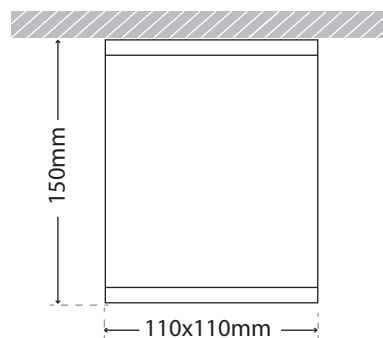

CUBIC CL 3

- Προβολέας στεγανός εξωτερικού χώρου
- κατάλληλος για τοποθέτηση σε οροφή
- χυτός αλουμινίου
- βαμμένος ηλεκτροστατικά με πολυεστερική πούδρα
- κατάλληλη για εξωτερικούς χώρους
- με υάλινο προφυλακτήρα διάφανο tempered πάχους 5mm
- κατόπιν παραγγελίας με ματ/οπάλ υάλινο προφυλακτήρα
- με ενσωματωμένο 1 cob led ισχύος
- προσαρμοσμένο σε ψήκτρα υψηλής απόδοσης
- για την καλύτερη διαχείριση θερμότητας του led
- CRI>80 | 3 SDCM
- κατόπιν παραγγελίας με CRI>90 & CRI 98+
- σε θερμοκρασία χρώματος 2700-3000-4000 Kelvin
- κατόπιν παραγγελίας και σε 3500-5000-6500 Kelvin
- κατόπιν παραγγελίας με 2 SDCM
- με ανακλαστήρα υψηλής απόδοσης
- με δέσμη 15°-25°-40°-60°
- λειτουργεί με ενσωματωμένο led driver
- on/off
- ή κατόπιν παραγγελίας dimmable
- phase cut / Dali / 1-10volt
- με ελαστικά στεγανοποίησης σιλικόνης και βίδες inox

- Waterproof ceiling mounted led projector
- from die cast aluminum
- painted with electrostatic polyester powder
- with transparent tempered glass, 5mm thick
- upon request with mat/opal glass
- with incorporated 1 cob led source
- adjusted on a high performance heatsink
- for best thermal management of led source
- CRI>80 | 3 SDCM as standard
- upon request available with CRI>90 & CRI 98+
- in 2700-3000-4000 Kelvin
- upon request in 3500-5000-6500 Kelvin
- upon request with 2 SDCM
- with high performance reflector
- available 15°-25°-40°-60° beam angle
- works with built in led driver
- on/off as standard
- upon request available dimmable
- phase cut/Dali/1-10volt
- with silicon gaskets and inox screws

CRI >80 | Power and Luminous flux

Final lumen output depends from the selection of the angle beam

36493 8.5W | 220-240v | 2700-3000-4000 KELVIN | 700-745-785 LUMEN