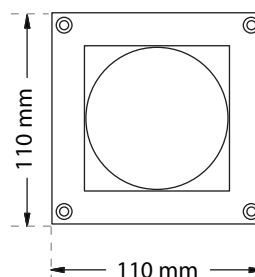

CUBIC CL 3

- Προβολέας στεγανός εξωτερικού χώρου
- κατάλληλος για τοποθέτηση σε οροφή
- χυτός αλουμινίου
- βαμμένος ηλεκτροστατικά με πολυεστερική πούδρα
- κατάλληλη για εξωτερικούς χώρους
- με υάλινο προφυλακτήρα διάφανο tempered πάχους 5mm
- κατόπιν παραγγελίας με ματ/οπάλ υάλινο προφυλακτήρα
- με ενσωματωμένο 1 cob led ισχύος
- προσαρμοσμένο σε ψήκτρα υψηλής απόδοσης
- για την καλύτερη διαχείριση θερμότητας του led
- CRI>80 | 3 SDCM
- κατόπιν παραγγελίας με CRI>90 & CRI 98+
- σε θερμοκρασία χρώματος 2700-3000-4000 Kelvin
- κατόπιν παραγγελίας και σε 3500-5000-6500 Kelvin
- κατόπιν παραγγελίας με 2 SDCM
- με ανακλαστήρα υψηλής απόδοσης
- με δέσμη 15°-25°-40°-60°
- λειτουργεί με ενσωματωμένο led driver
- on/off
- ή κατόπιν παραγγελίας dimmable
- phase cut / Dali / 1-10volt
- με ελαστικά στεγανοποίησης σιλικόνης και βίδες inox

- Waterproof ceiling mounted led projector
- from die cast aluminum
- painted with electrostatic polyester powder
- with transparent tempered glass, 5mm thick
- upon request with mat/opal glass
- with incorporated 1 cob led source
- adjusted on a high performance heatsink
- for best thermal management of led source
- CRI>80 | 3 SDCM as standard
- upon request available with CRI>90 & CRI 98+
- in 2700-3000-4000 Kelvin
- upon request in 3500-5000-6500 Kelvin
- upon request with 2 SDCM
- with high performance reflector
- available 15°-25°-40°-60° beam angle
- works with built in led driver
- on/off as standard
- upon request available dimmable
- phase cut/Dali/1-10volt
- with silicon gaskets and inox screws

CRI >80 | Power and Luminous flux

Final lumen output depends from the selection of the angle beam

36493 8.5W | 220-240v | 2700-3000-4000 KELVIN | 700-745-785 LUMEN