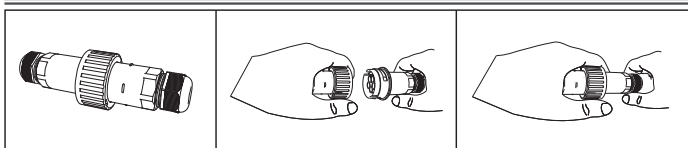

## Frame Ground Led 2 CC

- Linear inground recessed waterproof led luminaire
- with frame
- suitable for outdoors use
- body made from extruded aluminum polyester powder coated
- ground base made from extruded aluminum polyester powder coated
- with die cast aluminum end caps polyester powder coated
- with tempered opal/mat glass
- with rubber gaskets and stainless-steel screws
- with one or two cable glands IP68
- with pre-connected male and female IP68 fis fast connection
- with incorporated high-power led smd
- adjusted on a high performance linear heatsink
- for best thermal management of led source
- CRI>80 | 3 SDCM as standard
- upon request available with CRI>90
- in 3000-4000 KELVIN
- also available upon request in 2700-3500-5000-6500 Kelvin
- with symmetric lenses 10°-15°-25°-35°-45°-60°\*
- or elliptical beam lenses 15°x35°, 20x40°\*
- or wall washing lenses
- input forward current 350mA
- works with external/remote constant current led driver

#### Indicative Flux list | Final lumen output depends from the selection of the angle beam

30543		7.0W   7x1.0W   350mA	3000-4000 KELVIN	655-690 LUMEN	DIM (1)		
30544		14.0W   14x1.0W   350mA	3000-4000 KELVIN	1305-1375 LUMEN	DIM (2)		
30545		21.0W   21x1.0W   350mA	3000-4000 KELVIN	1955-2060 LUMEN	DIM (3)		
30546		28.0W   28x1.0W   350mA	3000-4000 KELVIN	2605-2745 LUMEN	DIM (4)		

ΔΙΑΣΤΑΣΕΙΣ DIMENSIONS			ΔΙΑΣΤΑΣΕΙΣ ΟΠΗΣ OPENING DIMENSIONS		
DIM	A	B	LENGTH	WIDTH	DEPTH
1	327	309	319	45	85
2	607	589	599	45	85
3	887	869	879	45	85
4	1167	1149	1159	45	85

#### With pre-connected IP68 male and female fis for fast connection

**WARNING:** In all ground buried lighting fittings installation, at least 20cm depth drain hole filled by gravel must be made to prevent flooding, or for same reason use draining water pipes. Use H07RN cables only as other types of cables may not be conformed to assure the IP67 or IP 68 rating.