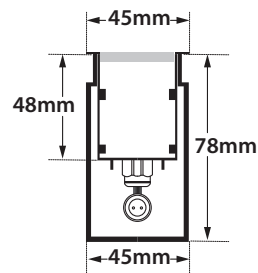

## Frame Ground Led 2 CC

- Linear inground recessed waterproof led luminaire
- with frame
- suitable for outdoors use
- body made from extruded aluminum polyester powder coated
- ground base made from extruded aluminum polyester powder coated
- with die cast aluminum end caps polyester powder coated
- with tempered opal/mat glass
- with rubber gaskets and stainless-steel screws
- with one or two cable glands IP68
- with pre-connected male and female IP68 fis fast connection
- with incorporated high-power led smd
- adjusted on a high performance linear heatsink
- for best thermal management of led source
- CRI>80 | 3 SDCM as standard
- upon request available with CRI>90
- in 3000-4000 KELVIN
- also available upon request in 2700-3500-5000-6500 Kelvin
- with symmetric lenses 10°-15°-25°-35°-45°-60°\*
- or elliptical beam lenses 15°x35°, 20x40°\*
- or wall washing lenses
- input forward current 350mA
- works with external/remote constant current led driver

#### Indicative Flux list | Final lumen output depends from the selection of the angle beam

30543		7.0W   7x1.0W   350mA	3000-4000 KELVIN	655-690 LUMEN	DIM (1)		
30544		14.0W   14x1.0W   350mA	3000-4000 KELVIN	1305-1375 LUMEN	DIM (2)		
30545		21.0W   21x1.0W   350mA	3000-4000 KELVIN	1955-2060 LUMEN	DIM (3)		
30546		28.0W   28x1.0W   350mA	3000-4000 KELVIN	2605-2745 LUMEN	DIM (4)		

ΔΙΑΣΤΑΣΕΙΣ DIMENSIONS			ΔΙΑΣΤΑΣΕΙΣ ΟΠΗΣ OPENING DIMENSIONS		
DIM	A	B	LENGTH	WIDTH	DEPTH
1	327	309	319	45	85
2	607	589	599	45	85
3	887	869	879	45	85
4	1167	1149	1159	45	85

#### With pre-connected IP68 male and female fis for fast connection

**WARNING:** In all ground buried lighting fittings installation, at least 20cm depth drain hole filled by gravel must be made to prevent flooding, or for same reason use draining water pipes. Use H07RN cables only as other types of cables may not be conformed to assure the IP67 or IP 68 rating.