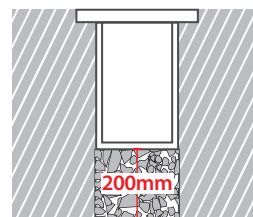

With pre-connected IP68 male and female fis for fast connection

WARNING: In all ground buried lighting fittings installation, at least 20cm depth drain hole filled by gravel must be made to prevent flooding, or for same reason use draining water pipes. Use H07RN cables only as other types of cables may not be conformed to assure the IP67 or IP 68 rating.

Standard color 18

Available colors upon request

01 02 30

*Η τεχνολογία των LED είναι σε διαρκή εξέλιξη οπότε πριν παραγγείλετε, παρακαλούμε επιβεβαιώστε ποιο LED είναι διαθέσιμο LED technology changes constantly forward, so before selecting / ordering the most suitable product for you, ask for a confirmation that this is the most updated product to our list.

— warm 2700 Kelvin — warm white 3000 Kelvin — neutral white 4000 Kelvin