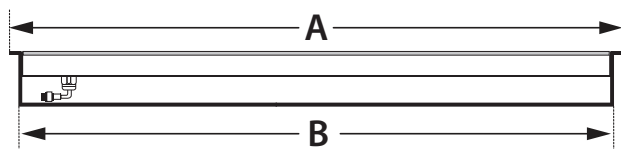

## Frame Ground Led 2 CC

- Linear inground recessed waterproof led luminaire
- with frame
- suitable for outdoors use
- body made from extruded aluminum polyester powder coated
- ground base made from extruded aluminum polyester powder coated
- with die cast aluminum end caps polyester powder coated
- with tempered opal/mat glass
- with rubber gaskets and stainless-steel screws
- with one or two cable glands IP68
- with pre-connected male and female IP68 fis fast connection
- with incorporated high-power led smd
- adjusted on a high performance linear heatsink
- for best thermal management of led source
- CRI>80 | 3 SDCM as standard
- upon request available with CRI>90
- in 3000-4000 KELVIN
- also available upon request in 2700-3500-5000-6500 Kelvin
- with symmetric lenses 10°-15°-25°-35°-45°-60°\*
- or elliptical beam lenses 15°x35°, 20x40°\*
- or wall washing lenses
- input forward current 350mA
- works with external/remote constant current led driver

#### Indicative Flux list | Final lumen output depends from the selection of the angle beam

30543		7.0W   7x1.0W   350mA	3000-4000 KELVIN	655-690 LUMEN	DIM (1)		
30544		14.0W   14x1.0W   350mA	3000-4000 KELVIN	1305-1375 LUMEN	DIM (2)		
30545		21.0W   21x1.0W   350mA	3000-4000 KELVIN	1955-2060 LUMEN	DIM (3)		
30546		28.0W   28x1.0W   350mA	3000-4000 KELVIN	2605-2745 LUMEN	DIM (4)		

ΔΙΑΣΤΑΣΕΙΣ DIMENSIONS			ΔΙΑΣΤΑΣΕΙΣ ΟΠΗΣ OPENING DIMENSIONS		
DIM	A	B	LENGTH	WIDTH	DEPTH
1	327	309	319	45	85
2	607	589	599	45	85
3	887	869	879	45	85
4	1167	1149	1159	45	85

#### With pre-connected IP68 male and female fis for fast connection

**WARNING:** In all ground buried lighting fittings installation, at least 20cm depth drain hole filled by gravel must be made to prevent flooding, or for same reason use draining water pipes. Use H07RN cables only as other types of cables may not be conformed to assure the IP67 or IP 68 rating.