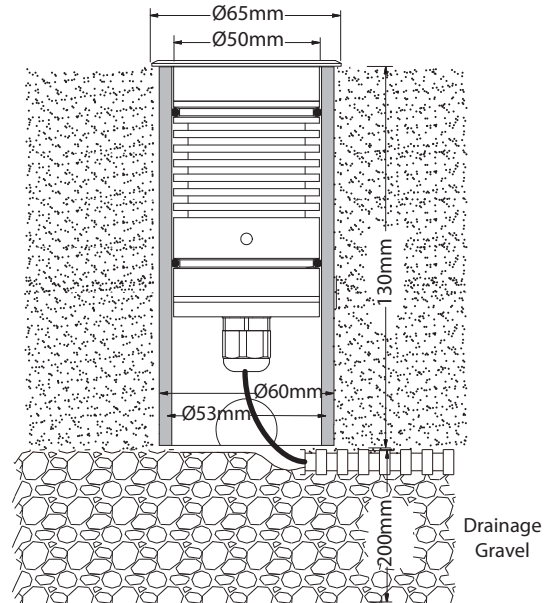

- Recessed inground waterproof led luminaire
- suitable for exteriors use
- with IP67 protection
- body and flange made form solid passivated aluminum CNC machined
- anodized for high anti-corrosion resistance
- with protective tempered step glass 6mm thick
- with incorporated cob led source
- CRI>80 | 3 SDCM
- upon request available with CRI>90
- standard available in 3000 kelvin
- upon request available in 2700-4000 kelvin
- with reflector or lens
- with 15°-24° -36°- 50°
- works with remote/external constant voltage 24V DC led driver
- input voltage 24V
- with brass cable gland (nickel plated) PG7 IP68
- with silicon seal gaskets
- with pre-fitted neoprene cable
- accommodated with aluminum base for ground installation

CRI>80 | Power & Luminous Flux

Final lumen output depends from the selection of the angle beam

Εξωτερική διάμετρος Φ65mm | External diameter Φ65mm

30536  3.6W | 24V DC | 3000 KELVIN | 306 LUMEN  

30537  5.5W | 24V DC | 3000 KELVIN | 435 LUMEN  

Βάση εδάφους αλουμινίου στρογγυλή ύψους 130 mm
Aluminum base for placement in the ground with 130mm height

GLASS (6mm)

CE 

ΠΡΟΣΟΧΗ: σε όλα τα φωτιστικά σώματα χωνευτά δαπέδου κατά την εγκατάσταση θα πρέπει να δημιουργείτε τουλάχιστον 20cm βάθος οπής αποστράγγισης γεμάτη χαλίκι, για την αποφυγή πλημμυρών. Χρησιμοποιείτε μόνο H07RN-7 καλώδια. Άλλου είδους καλώδια μπορεί να μην εξασφαλίζουν βαθμό στεγανότητας IP67 ή IP68.

WARNING: in all ground lighting luminaires installation, at least a 20cm depth drain hole filled by gravel must be made, to prevent flooding. Use H07RN-7 cables only. Other kind of cables may not be conformed to assure IP67 or IP68 rating.