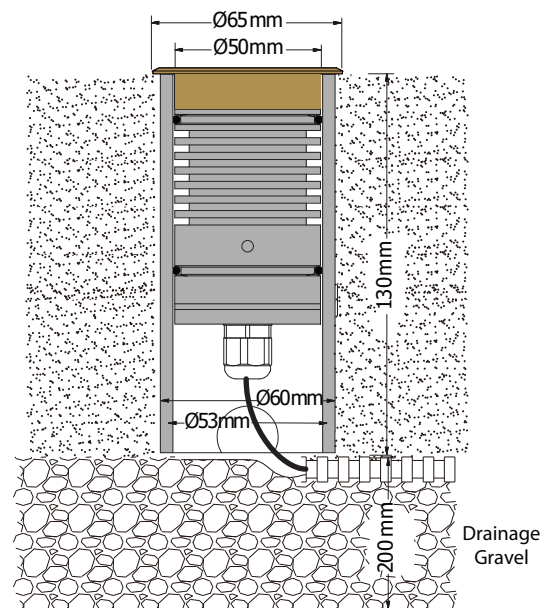

- Recessed inground waterproof led luminaire
- suitable for exteriors use
- with IP67 protection
- body made from solid passivated aluminum CNC machined
- anodized for high anti-corrosion resistance
- flange made from solid passivated brass CNC machined
- with protective tempered step glass 6mm thick
- with incorporated cob led source
- CRI>80 | 3 SDCM
- upon request available with CRI>90
- standard available in 3000 kelvin
- upon request available in 2700-4000 kelvin
- with reflector or lens
- with 15°-24°-36°-50°
- works with remote/external constant voltage 24v DC led driver
- input voltage 24v
- with brass cable gland (nickel plated) PG7 IP68
- with silicon seal gaskets and inox screws
- with pre-fitted neoprene cable
- accommodated with aluminum base for ground installation

CRI&gt;80 | Power &amp; Luminous Flux

Final lumen output depends from the selection of the angle beam

Εξωτερική διάμετρος Φ65mm | External diameter Φ65mm

30532  3.6W | 24v DC | 3000 KELVIN | 306 LUMEN  30533  5.5W | 24v DC | 3000 KELVIN | 435 LUMEN  Βάση εδάφους αλουμινίου στρογγυλή ύψους 130 mm  
Aluminum base for placement in the ground with 130mm height

GLASS (6mm)

CE LIGHTING LUMINAIRES  
FOR HARD ENVIRONMENTAL CONDITIONSCost-effective durability  
Heat and cold resistant  
Suitable for seaside application

Accessories upon request

**ΠΡΟΣΟΧΗ:** σε όλα τα φωτιστικά σώματα χωνευτά δαπέδου κατά την εγκατάσταση θα πρέπει να δημιουργείτε τουλάχιστον 20cm βάθος οπής αποστράγγισης γεμάτη χαλίκι, για την αποφυγή πλημμυρών. Χρησιμοποιείτε μόνο H07RN-7 καλώδια. Άλλου είδους καλώδια μπορεί να μην εξασφαλίζουν βαθμό στεγανότητας IP67 ή IP68.

**WARNING:** in all ground lighting luminaires installation, at least a 20cm depth drain hole filled by gravel must be made, to prevent flooding. Use H07RN-7 cables only. Other kind of cables may not be conformed to assure the IP67 or IP68 rating.