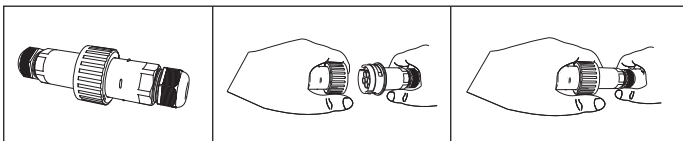

## Frame Ground Led 2 NV

- sLinear inground recessed waterproof led luminaire
- with frame
- suitable for outdoors use
- body made from extruded aluminum polyester powder coated
- ground base made from extruded aluminum polyester powder coated
- with die cast aluminum end caps polyester powder coated
- with tempered opal/mat glass 6mm thick
- with rubber gaskets and stainless-steel screws
- with one or two cable glands IP68
- with pre-connected male and female IP68 fis fast connection
- with incorporated power led smd
- adjusted on a high performance linear heatsink
- for best thermal management of led source
- CRI>80 | available in 2700-3000-4000 Kelvin
- upon request available in 6500 Kelvin
- input voltage 24volt DC as standard
- works with external/remote constant voltage led driver
- upon request available in different lengths

### CRI>80 | Power & Luminous flux

<b>30550</b>		<b>5.5W</b>   24V DC   2700 - 3000 - 4000 KELVIN   214 - 228 - 235 LUMEN   DIM 1   <b>L:327mm</b>		
<b>30551</b>		<b>11.0W</b>   24V DC   2700 - 3000 - 4000 KELVIN   428 - 456 - 470 LUMEN   DIM 2   <b>L:607mm</b>		
<b>30552</b>		<b>16.5W</b>   24V DC   2700 - 3000 - 4000 KELVIN   642 - 684 - 705 LUMEN   DIM 3   <b>L:887mm</b>		
<b>30553</b>		<b>22.0W</b>   24V DC   2700 - 3000 - 4000 KELVIN   857 - 912 - 940 LUMEN   DIM 4   <b>L:1167mm</b>		

ΔΙΑΣΤΑΣΕΙΣ DIMENSIONS			ΔΙΑΣΤΑΣΕΙΣ ΟΠΗΣ OPENING DIMENSIONS		
DIM	A	B	LENGTH	WIDTH	DEPTH
1	327	309	319	45	85
2	607	589	599	45	85
3	887	869	879	45	85
4	1167	1149	1159	45	85

Upon request luminaire is available with pre-connected IP68 male and female fis for fast connection

**WARNING:** In all ground buried lighting fittings installation, at least 20 cm depth drain hole filled by gravel must be made to prevent flooding, or for same reason use draining water pipes. Use H07RN cables only as other types of cables may not be conformed to assure the IP67 or IP 68 rating.