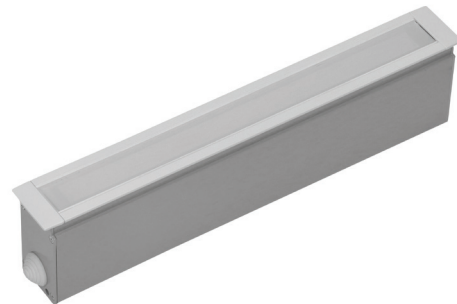

Standard color **18**

Available colors upon request

01 **02** **30**

i *Η τεχνολογία των LED είναι σε διαρκή εξέλιξη οπότε πριν παραγγείλετε, παρακαλούμε επιβεβαιώστε ποιο LED είναι διαθέσιμο LED technology changes constantly forward, so before selecting / ordering the most suitable product for you, ask for a confirmation that this is the most updated product to our list.

■ warm 2700 Kelvin **■** warm white 3000 Kelvin **■** neutral white 4000 Kelvin