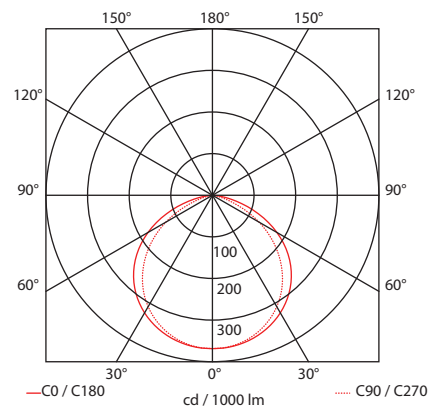

## Frame Ground Led 2 NV

- sLinear inground recessed waterproof led luminaire
- with frame
- suitable for outdoors use
- body made from extruded aluminum polyester powder coated
- ground base made from extruded aluminum polyester powder coated
- with die cast aluminum end caps polyester powder coated
- with tempered opal/mat glass 6mm thick
- with rubber gaskets and stainless-steel screws
- with one or two cable glands IP68
- with pre-connected male and female IP68 fis fast connection
- with incorporated power led smd
- adjusted on a high performance linear heatsink
- for best thermal management of led source
- CRI>80 | available in 2700-3000-4000 Kelvin
- upon request available in 6500 Kelvin
- input voltage 24volt DC as standard
- works with external/remote constant voltage led driver
- upon request available in different lengths

### CRI>80 | Power & Luminous flux

<b>30550</b>		<b>5.5W</b>   24V DC   2700 - 3000 - 4000 KELVIN   214 - 228 - 235 LUMEN   DIM 1   <b>L:327mm</b>		
<b>30551</b>		<b>11.0W</b>   24V DC   2700 - 3000 - 4000 KELVIN   428 - 456 - 470 LUMEN   DIM 2   <b>L:607mm</b>		
<b>30552</b>		<b>16.5W</b>   24V DC   2700 - 3000 - 4000 KELVIN   642 - 684 - 705 LUMEN   DIM 3   <b>L:887mm</b>		
<b>30553</b>		<b>22.0W</b>   24V DC   2700 - 3000 - 4000 KELVIN   857 - 912 - 940 LUMEN   DIM 4   <b>L:1167mm</b>		

ΔΙΑΣΤΑΣΕΙΣ DIMENSIONS			ΔΙΑΣΤΑΣΕΙΣ ΟΠΗΣ OPENING DIMENSIONS		
DIM	A	B	LENGTH	WIDTH	DEPTH
1	327	309	319	45	85
2	607	589	599	45	85
3	887	869	879	45	85
4	1167	1149	1159	45	85

Upon request luminaire is available with pre-connected IP68 male and female fis for fast connection