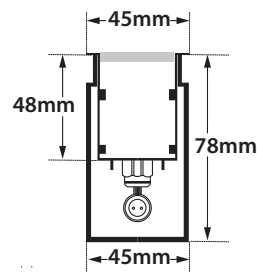

## Frame Ground Led 2 NV

- sLinear inground recessed waterproof led luminaire
- with frame
- suitable for outdoors use
- body made from extruded aluminum polyester powder coated
- ground base made from extruded aluminum polyester powder coated
- with die cast aluminum end caps polyester powder coated
- with tempered opal/mat glass 6mm thick
- with rubber gaskets and stainless-steel screws
- with one or two cable glands IP68
- with pre-connected male and female IP68 fis fast connection
- with incorporated power led smd
- adjusted on a high performance linear heatsink
- for best thermal management of led source
- CRI>80 | available in 2700-3000-4000 Kelvin
- upon request available in 6500 Kelvin
- input voltage 24volt DC as standard
- works with external/remote constant voltage led driver
- upon request available in different lengths

### CRI>80 | Power & Luminous flux

<b>30550</b>		<b>5.5W</b>   24V DC   2700 - 3000 - 4000 KELVIN   214 - 228 - 235 LUMEN   DIM 1   <b>L:327mm</b>		
<b>30551</b>		<b>11.0W</b>   24V DC   2700 - 3000 - 4000 KELVIN   428 - 456 - 470 LUMEN   DIM 2   <b>L:607mm</b>		
<b>30552</b>		<b>16.5W</b>   24V DC   2700 - 3000 - 4000 KELVIN   642 - 684 - 705 LUMEN   DIM 3   <b>L:887mm</b>		
<b>30553</b>		<b>22.0W</b>   24V DC   2700 - 3000 - 4000 KELVIN   857 - 912 - 940 LUMEN   DIM 4   <b>L:1167mm</b>		

ΔΙΑΣΤΑΣΕΙΣ DIMENSIONS			ΔΙΑΣΤΑΣΕΙΣ ΟΠΗΣ OPENING DIMENSIONS		
DIM	A	B	LENGTH	WIDTH	DEPTH
1	327	309	319	45	85
2	607	589	599	45	85
3	887	869	879	45	85
4	1167	1149	1159	45	85

Upon request luminaire is available with pre-connected IP68 male and female fis for fast connection

**WARNING:** In all ground buried lighting fittings installation, at least 20 cm depth drain hole filled by gravel must be made to prevent flooding, or for same reason use draining water pipes. Use H07RN cables only as other types of cables may not be conformed to assure the IP67 or IP 68 rating.