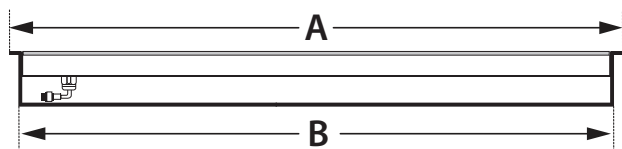

## Frame Ground Led 2 NV

- sLinear inground recessed waterproof led luminaire
- with frame
- suitable for outdoors use
- body made from extruded aluminum polyester powder coated
- ground base made from extruded aluminum polyester powder coated
- with die cast aluminum end caps polyester powder coated
- with tempered opal/mat glass 6mm thick
- with rubber gaskets and stainless-steel screws
- with one or two cable glands IP68
- with pre-connected male and female IP68 fis fast connection
- with incorporated power led smd
- adjusted on a high performance linear heatsink
- for best thermal management of led source
- CRI>80 | available in 2700-3000-4000 Kelvin
- upon request available in 6500 Kelvin
- input voltage 24volt DC as standard
- works with external/remote constant voltage led driver
- upon request available in different lengths

### CRI>80 | Power & Luminous flux

<b>30550</b>		<b>5.5W</b>   24V DC   2700 - 3000 - 4000 KELVIN   214 - 228 - 235 LUMEN   DIM 1   <b>L:327mm</b>		
<b>30551</b>		<b>11.0W</b>   24V DC   2700 - 3000 - 4000 KELVIN   428 - 456 - 470 LUMEN   DIM 2   <b>L:607mm</b>		
<b>30552</b>		<b>16.5W</b>   24V DC   2700 - 3000 - 4000 KELVIN   642 - 684 - 705 LUMEN   DIM 3   <b>L:887mm</b>		
<b>30553</b>		<b>22.0W</b>   24V DC   2700 - 3000 - 4000 KELVIN   857 - 912 - 940 LUMEN   DIM 4   <b>L:1167mm</b>		

ΔΙΑΣΤΑΣΕΙΣ DIMENSIONS			ΔΙΑΣΤΑΣΕΙΣ ΟΠΗΣ OPENING DIMENSIONS		
DIM	A	B	LENGTH	WIDTH	DEPTH
1	327	309	319	45	85
2	607	589	599	45	85
3	887	869	879	45	85
4	1167	1149	1159	45	85

Upon request luminaire is available with pre-connected IP68 male and female fis for fast connection

**WARNING:** In all ground buried lighting fittings installation, at least 20 cm depth drain hole filled by gravel must be made to prevent flooding, or for same reason use draining water pipes. Use H07RN cables only as other types of cables may not be conformed to assure the IP67 or IP 68 rating.