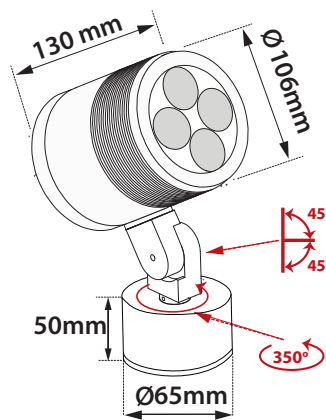

- Waterproof spotlight
- suitable for exteriors use
- with IP65 protection
- body and flange made from solid passivated aluminum
- CNC machined
- with protective tempered stepped glass 5mm thick
- with incorporated high power led smd
- CRI>80 | 3 SDCM
- standard available in 3000-4000 Kelvin
- with high performance lens
- with 8°-11°-15°-23° beam
- input voltage 220-240v
- works with built in on/off led driver as standard
- upon request with dimmable phase cut-Dali-1/10V
- with silicon seal gaskets and inox screws

CRI>80 | Power and Luminous flux

Final lumen output depends on the selection of the angle beam

37196	8.20°	4.6W	220-240v	3000-4000 KELVIN	478-513 LUMEN	⬇️⬆️⬆️⬆️
37197	11.0°	4.6W	220-240v	3000-4000 KELVIN	477-512 LUMEN	⬇️⬆️⬆️⬆️
37198	15.0°	4.6W	220-240v	3000-4000 KELVIN	491-530 LUMEN	⬇️⬆️⬆️⬆️
37199	22.0°	4.6W	220-240v	3000-4000 KELVIN	483-522 LUMEN	⬇️⬆️⬆️⬆️
37200	8.20°	6.8W	220-240v	3000-4000 KELVIN	664-713 LUMEN	⬇️⬆️⬆️⬆️
37201	11.0°	6.8W	220-240v	3000-4000 KELVIN	655-704 LUMEN	⬇️⬆️⬆️⬆️
37202	15.0°	6.8W	220-240v	3000-4000 KELVIN	665-714 LUMEN	⬇️⬆️⬆️⬆️
37203	22.0°	6.8W	220-240v	3000-4000 KELVIN	669-718 LUMEN	⬇️⬆️⬆️⬆️
37204	8.20°	9.6W	220-240v	3000-4000 KELVIN	890-955 LUMEN	⬇️⬆️⬆️⬆️
37205	11.0°	9.6W	220-240v	3000-4000 KELVIN	885-950 LUMEN	⬇️⬆️⬆️⬆️
37206	15.0°	9.6W	220-240v	3000-4000 KELVIN	890-960 LUMEN	⬇️⬆️⬆️⬆️
37207	22.0°	9.6W	220-240v	3000-4000 KELVIN	897-967 LUMEN	⬇️⬆️⬆️⬆️

∅ 106mm

↕ 130mm

GLASS (5mm)

CE IP65

Accessories upon request

Smooth light filter 1

Smooth light filter 2

Honey comb louvre