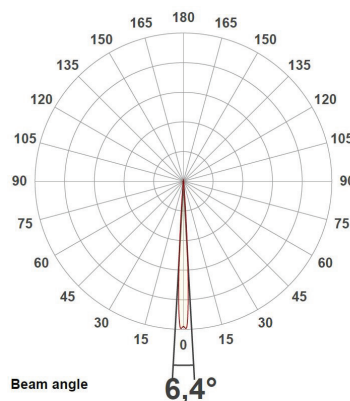

01	02	05	18	30

Βαμμένα με Πολυεστερική Ηλεκτροστατική Βαφή
Painted with Polyester Electrostatic Powder

*Η τεχνολογία των LED είναι σε διαρκή εξέλιξη οπότε πριν παραγγείλετε, παρακαλούμε επιβεβαιώστε πιο LED είναι διαθέσιμο
LED technology changes constantly forward, so before selecting / ordering the most suitable product for you,
ask for a confirmation that this is the most updated product to our list.

warm 2700 kelvin warm white 3000 Kelvin neutral white 4000