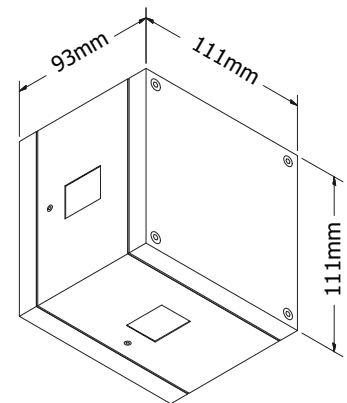

01	02	05	18	30

Βαμμένα με Πολυεστερική Ηλεκτροστατική Βαφή
Painted with Polyester Electrostatic Powder

*Η τεχνολογία των LED είναι σε διαρκή εξέλιξη οπότε πριν παραγγείλετε, παρακαλούμε επιβεβαιώστε πιο LED είναι διαθέσιμο
LED technology changes constantly forward, so before selecting / ordering the most suitable product for you,
ask for a confirmation that this is the most updated product to our list.

warm 2700 kelvin warm white 3000 Kelvin neutral white 4000