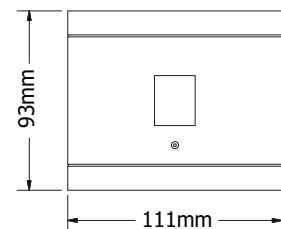

01	02	05	18	30

Βαμμένα με Πολυεστερική Ηλεκτροστατική Βαφή
Painted with Polyester Electrostatic Powder

*Η τεχνολογία των LED είναι σε διαρκή εξέλιξη οπότε πριν παραγγείλετε, παρακαλούμε επιβεβαιώστε πιο LED είναι διαθέσιμο
LED technology changes constantly forward, so before selecting / ordering the most suitable product for you,
ask for a confirmation that this is the most updated product to our list.

warm 2700 kelvin warm white 3000 Kelvin neutral white 4000