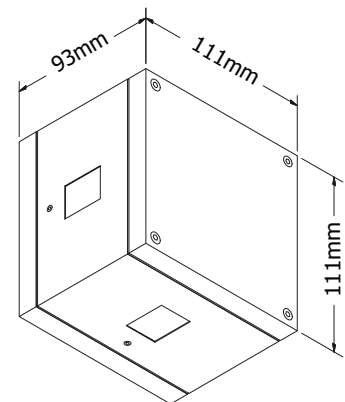

Βαμμένα με Πολυεστερική Ηλεκτροστατική Βαφή
Painted with Polyester Electrostatic Powder

*Η τεχνολογία των LED είναι σε διαρκή εξέλιξη οπότε πριν παραγγείλετε, παρακαλούμε επιβεβαιώστε πιο LED είναι διαθέσιμο
LED technology changes constantly forward, so before selecting / ordering the most suitable product for you,
ask for a confirmation that this is the most updated product to our list.