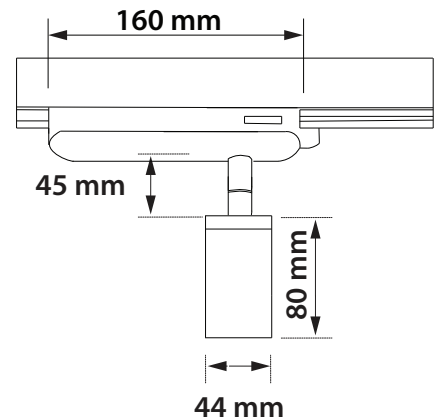

- Indoor track mounted led spotlight
- from die cast aluminum
- painted with electrostatic powder
- rotatable horizontally 355° and head tiltable 0-90°
- with incorporated 1 led source
- positioned deep inside the body for reduce of glare
- adjusted on a high performance heatsink for best thermal management of led source
- CRI>80 | 3SDCM as standard
- upon request available with CRI>90 & CRI 98+
- upon request available with 2 SDCM
- in 3000-4000 Kelvin
- upon request in 2700-3500-5000-6500 Kelvin
- with high performance lens
- available with 15°-25°-40° beam angle
- works with track led driver
- on/off or dimmable phase cut/1-10v/Dali

CRI>80 | Led source power & Luminous flux

Final lumen output depends on the selection of the angle beam

29604  7.5W | 220-240v | 2700-3000-4000 KELVIN | 620-660 -675 LUMEN

29605  9.0W | 220-240v | 2700-3000-4000 KELVIN | 745-790 -810 LUMEN

∅ 44mm

↕ 80mm

Accessories upon request

Smooth light filter 1

Smooth light filter 2

Honey comb louvre

01 02

Βαμμένα με Ηλεκτροστατική Βαφή
Painted with Electrostatic Powder