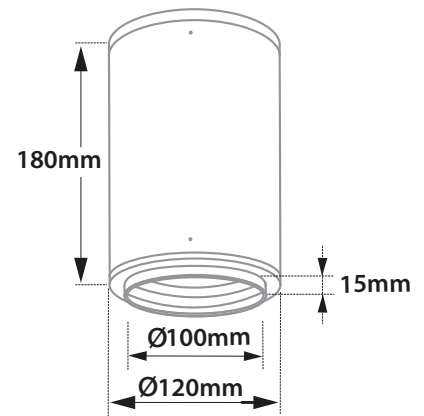

- Waterproof ceiling mounted led projector
- suitable for outdoors use
- from heavy die-cast aluminum
- polyester powder coated
- suitable for resistance under harsh environmental conditions
- with 1 lighting exit
- **movable horizontally ±350° and vertically ±20°**
- with 1 tempered glass transparent 4mm thick
- with incorporated 1 cob led source
- adjusted on a high performance heatsink
- for best thermal management of led source
- CRI>80 | 3 SDCM | as standard
- upon request available with CRI>90
- in 2700-3000-4000 Kelvin
- upon request in 3500-5000-6000 Kelvin
- with high performance reflector
- available with 15°-25°-40°-60° beam angle
- with built in led driver
- on/off as standard
- upon request available dimmable phase cut/Dali/1-10volt
- with silicon gaskets and inox screws
- suitable for lighting building and shop facades

### CRI>80 | Led source power and Luminous flux

Final lumen output depends from the selection of the angle beam

25348	9.0W	220-240v	2700-3000-4000 KELVIN	765-810-855 LUMEN	⚠ ⚠ ⚠
25349	10.5W	220-240v	2700-3000-4000 KELVIN	890-940-995 LUMEN	⚠ ⚠ ⚠
25350	12.0W	220-240v	2700-3000-4000 KELVIN	1020-1080-1140 LUMEN	⚠ ⚠ ⚠

GLASS (4mm)

Tiltable

Περιστρεφόμενο  
350° οριζοντίως και ±20° καθέτως  
Adjustable  
350° horizontally and ±20° vertically