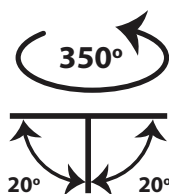

- Waterproof ceiling mounted led projector
- suitable for outdoors use
- from heavy die-cast aluminum
- polyester powder coated
- suitable for resistance under harsh environmental conditions
- with 1 lighting exit
- **movable horizontally ±350° and vertically ±20°**
- with 1 tempered glass transparent 4mm thick
- with incorporated 1 cob led source
- adjusted on a high performance heatsink
- for best thermal management of led source
- CRI>80 | 3 SDCM | as standard
- upon request available with CRI>90
- in 2700-3000-4000 Kelvin
- upon request in 3500-5000-6000 Kelvin
- with high performance reflector
- available with 15°-25°-40°-60° beam angle
- with built in led driver
- on/off as standard
- upon request available dimmable phase cut/Dali/1-10volt
- with silicon gaskets and inox screws
- suitable for lighting building and shop facades

### CRI>80 | Led source power and Luminous flux

Final lumen output depends from the selection of the angle beam

25298	9.0W   220-240v   2700-3000-4000 KELVIN   765-810-855 LUMEN	⚠ ⚠ ⚠
25346	10.5W   220-240v   2700-3000-4000 KELVIN   890-940-995 LUMEN	⚠ ⚠ ⚠
25347	12.0W   220-240v   2700-3000-4000 KELVIN   1020-1080-1140 LUMEN	⚠ ⚠ ⚠

GLASS (4mm)

CE IP65

Tiltable

Περιστρεφόμενο  
350° οριζοντίως και ±20° καθέτως  
Adjustable  
350° horizontally and ±20° vertically