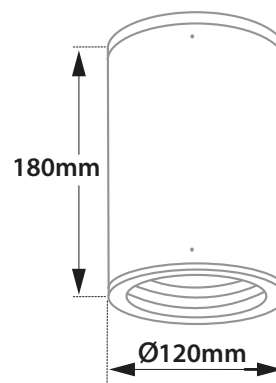

### CRI>80 | Led source power and Luminous flux

Final lumen output depends from the selection of the angle beam

25298	9.0W   220-240v   2700-3000-4000 KELVIN   765-810-855 LUMEN	⚠ ⚠ ⚠
25346	10.5W   220-240v   2700-3000-4000 KELVIN   890-940-995 LUMEN	⚠ ⚠ ⚠
25347	12.0W   220-240v   2700-3000-4000 KELVIN   1020-1080-1140 LUMEN	⚠ ⚠ ⚠

GLASS (4mm)

CE IP65

Tiltable

Περιστρεφόμενο  
350° οριζοντίως και ±20° καθέτως  
Adjustable  
350° horizontally and ±20° vertically