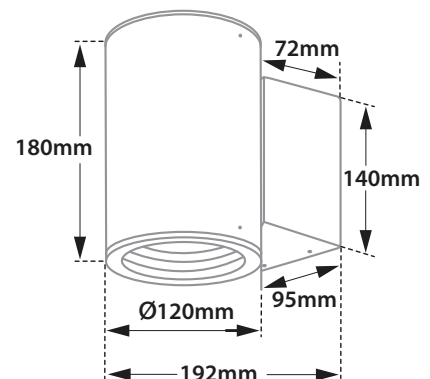

25294 12.0W | 220-240v | 2700-3000-4000 KELVIN | 1020-1080-1140 LUMEN

GLASS (4mm)

Tiltable

Περιστρεφόμενο
350° οριζοντίως και ±20° καθέτως
Adjustable
350° horizontally and ±20° vertically

Accessories upon request