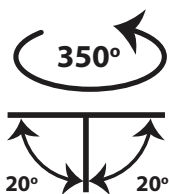

- Waterproof wall fixed projector
- from heavy die-cast aluminum
- polyester powder coated
- suitable for resistance under harsh environmental conditions
- with 1 lighting exit
- **movable horizontally ±350° and vertically ±20°**
- with 1 tempered glass transparent 4mm thick
- with incorporated 1 cob led source
- adjusted on a high performance heatsink
- for best thermal management of led source
- CRI>80 | 3 SDCM | as standard
- upon request available with CRI>90
- in 2700-3000-4000 Kelvin
- upon request in 3500-5000-6000 Kelvin
- with high performance reflector
- available with 15°-25°-40°-60° beam angle
- with built in led driver
- on/off as standard
- upon request available dimmable phase cut/Dali/1-10volt
- with silicon gaskets and inox screws
- suitable for lighting building and shop facades

CRI>80 | Led source power and Luminous flux

Final lumen output depends from the selection of the angle beam

25292 9.0W | 220-240v | 2700-3000-4000 KELVIN | 765-810-855 LUMEN

25293 10.5W | 220-240v | 2700-3000-4000 KELVIN | 890-940-995 LUMEN

25294 12.0W | 220-240v | 2700-3000-4000 KELVIN | 1020-1080-1140 LUMEN

GLASS (4mm)

Tiltable

Περιστρεφόμενο
350° οριζοντίως και ±20° καθέτως
Adjustable
350° horizontally and ±20° vertically

Accessories upon request