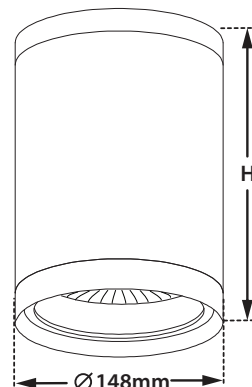

- Waterproof ceiling mounted led luminaire
- from die cast aluminum
- painted with electrostatic polyester powder
- with tempered glass, transparent or mat
- with incorporated 1 COB LED
- positioned deep inside the luminaire for reduce of glare
- adjusted on a high performance heatsink
- for best thermal management of led source
- CRI>80 | 3SDCM
- upon request with 2SDCM
- upon request available with CRI>90 & CRI 98+
- in 2700-3000-4000 Kelvin
- upon request in 3500-5000-6500 Kelvin
- with high performance reflector
- available 15°-25°-40°-60° beam angle
- works with built in led driver
- on/off as standard
- or upon request available dimmable phase cut/Dali/1-10volt
- with silicon gaskets

CRI >80 | Led source power & Luminous Flux

Indicative Flux list | Final lumen output depends from the selection of the angle beam

36508	14.0W	220-240v	2700-3000-4000 KELVIN	1053-1123-1193 LUMEN	HEIGHT=230mm	⬇️⬇️⬆️
36509	16.5W	220-240v	2700-3000-4000 KELVIN	1229-1310-1392 LUMEN	HEIGHT=250mm	⬇️⬇️⬆️
36510	18.5W	220-240v	2700-3000-4000 KELVIN	1360-1451-1541 LUMEN	HEIGHT=270mm	⬇️⬇️⬆️
36511	20.5W	220-240v	2700-3000-4000 KELVIN	1536-1638-1740 LUMEN	HEIGHT=290mm	⬇️⬇️⬆️
36512	22.5W	220-240v	2700-3000-4000 KELVIN	1667-1778-1890 LUMEN	HEIGHT=290mm	⬇️⬇️⬆️

∅ 148mm

↕ 230-290mm

GLASS (6mm)

CE IP65

01 02 05 18 30

Βαμμένα με Πολυεστερική Ηλεκτροστατική Βαφή
Painted with Polyester Electrostatic Powder

*Η τεχνολογία των LED είναι σε διαρκή εξέλιξη οπότε πριν παραγγείλετε, παρακαλούμε επιβεβαιώστε ποιο LED είναι διαθέσιμο
LED technology changes constantly forward, so before selecting / ordering the most suitable product for you,
ask for a confirmation that this is the most updated product to our list.