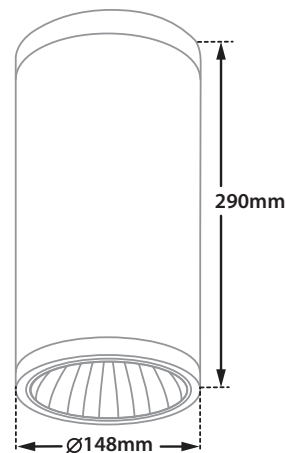

- Waterproof ceiling mounted led luminaire
- from die cast aluminum
- painted with electrostatic polyester powder
- with tempered glass, transparent or mat
- with incorporated 1 COB LED
- adjusted on a high performance heatsink
- for best thermal management of led source
- CRI>80 | 3 SDCM
- upon request with 2 SDCM
- upon request available with CRI>90 & CRI 98+
- in 2700-3000-4000 Kelvin
- upon request in 3500-5000-6500 Kelvin
- with high performance reflector
- available 15°-25°-40°-60° beam angle
- works with built in led driver
- on/off as standard
- or upon request available dimmable phase cut/Dali/1-10volt
- with silicon gaskets

CRI >80 | Led source power & Luminous Flux

Indicative Flux list | Final lumen output depends from the selection of the angle beam

36513  24.0W | 220-240v | 2700-3000-4000 KELVIN | 2300-2380-2470 LUMEN 

36514  28.0W | 220-240v | 2700-3000-4000 KELVIN | 2683-2776-2880 LUMEN 

∅ 148mm

↕ 290mm

GLASS (6mm)

CE 

01 02 05 18 30

Βαμμένα με Πολυεστερική Ηλεκτροστατική Βαφή
Painted with Polyester Electrostatic Powder

*Η τεχνολογία των LED είναι σε διαρκή εξέλιξη οπότε πριν παραγγείλετε, παρακαλούμε επιβεβαιώστε ποιο LED είναι διαθέσιμο
LED technology changes constantly forward, so before selecting / ordering the most suitable product for you,
ask for a confirmation that this is the most updated product to our list.