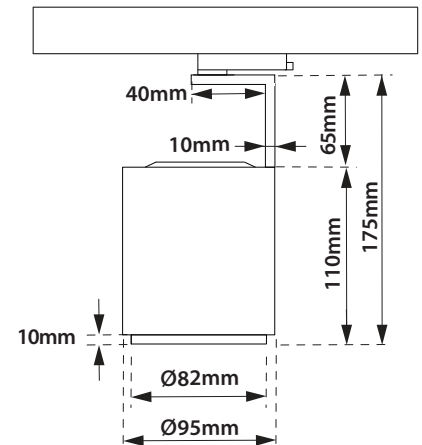

- Indoor track mounted LED spotlight
- from die cast aluminum
- painted with electrostatic powder
- rotatable horizontally 355° and head tiltable 0-90°
- with incorporated 1 AC cob led (mains voltage)
- 220-240volt | on/off or dimmable phase cut/trailing edge
- adjusted on a high performance heatsink
- for best thermal management of led source
- CRI>80 | 3 SDCM
- upon request available with CRI>90
- in 2700-3000-4000 Kelvin
- with high performance lens
- available with 15°-25°-40°
- with incorporated three phase adaptor

### INDICATIVE COB LED TABLE\* CRI>80

29617	10.0W	220-240v	2700-3000-4000 KELVIN	780-830-880 LUMEN	⚡ ⚠
29618	15.0W	220-240v	2700-3000-4000 KELVIN	1100-1183-1250 LUMEN	⚡ ⚠
29619	20.0W	220-240v	2700-3000-4000 KELVIN	1560-1660-1760 LUMEN	⚡ ⚠

∅ 95mm

110mm

CE IP20