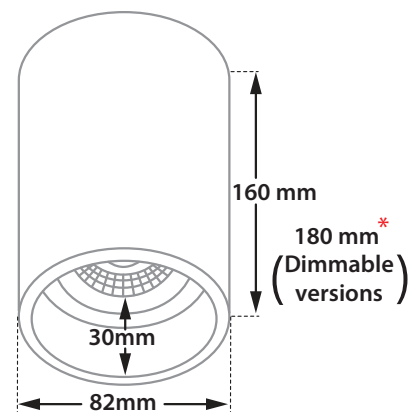

- > Waterproof ceiling mounted led spotlight
- > for exteriors use
- > with IP65 protection
- > from die cast aluminum
- > polyester powder coated
- > with protective tempered glass
- > with silicon gasket and inox screws
- > with incorporated 1 cob led source
- > positioned deep inside the luminaire
- > for reduce of glare
- > adjusted on a high performance heatsink
- > for best thermal management of the led source
- > CRI>80 | 3 < SDCM as standard
- > upon request available with CRI>90
- > in 2700-3000-4000 Kelvin
- > upon request in 3500-5000-6500 Kelvin
- > with high performance reflector
- > available with 15°-25°-40°-60°
- > works with built in led driver
- > on/off as standard
- > upon request dimmable phase cut/1-10v/Dali*

CRI>80 | Led source power and Luminous flux

Final lumen output depends on the selection of the angle beam

37242	3.5W	220-240V	2700-3000-4000 KELVIN	250-265-285 LUMEN	◊ ⊕ ⚠
37243	5.0W	220-240V	2700-3000-4000 KELVIN	440-460-480 LUMEN	◊ ⊕ ⚠
37244	7.5W	220-240V	2700-3000-4000 KELVIN	585-615-640 LUMEN	◊ ⊕ ⚠
37245	5.0W	220-240V	2700-3000-4000 KELVIN	485-505-530 LUMEN	◊ ⊕ ⚠
37246	7.5W	220-240V	2700-3000-4000 KELVIN	645-675-705 LUMEN	◊ ⊕ ⚠

∅ 82 mm

160-180mm*

CE IP65

Διαθέσιμο και σε άλλα χρώματα κατόπιν παραγγελίας
Upon request available in different color finishes

UGR <19

Accessories upon request

01 02 18

Βαμμένα με Ηλεκτροστατική Βαφή
Painted with Electrostatic Powder