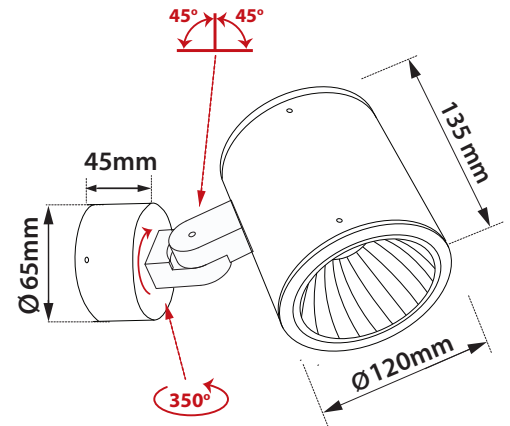

Accessories upon request

01 02 18 30

Βαμμένα με Πολυεστερική Ηλεκτροστατική Βαφή
Painted with Polyester Electrostatic Powder

*Η τεχνολογία των LED είναι σε διαρκή εξέλιξη οπότε πριν παραγγείλετε, παρακαλούμε επιβεβαιώστε ποιο LED είναι διαθέσιμο
LED technology changes constantly forward, so before selecting / ordering the most suitable product for you, ask for a confirmation that this is the most updated product to our list.

warm 2700 Kelvin warm white 3000 Kelvin neutral white 4000 Kelvin