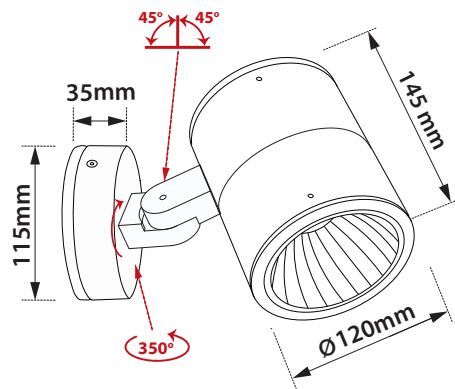

- Waterproof led projector
- for outdoors use
- suitable for placement onto the wall
- from heavy duty die cast aluminum
- polyester powder coated
- suitable for resistance in external areas
- with protective tempered glass transparent
- with incorporated 1COB led source
- adjusted on a high performance heatsink
- for best thermal management of led source
- CRI>80 | 3 SDCM as standard
- upon request available with CRI>90
- in 3000-4000 Kelvin
- upon request in 2700-3500-5000-6500 Kelvin
- with high performance reflector
- available with 15°-25°-40°-60° beam
- works with built in led driver
- on/off as standard
- upon request dimmable phase cut/Dali/1-10 volt
- with silicon gaskets and inox screws

CRI>80 | Led source power and Luminous flux

Final lumen output depends on the selection of the angle beam

| | | | | | |
|-------|-------|----------|------------------|-----------------|-------|
| 36552 | 5.9W | 220-240v | 3000-4000 KELVIN | 740-760 LUMEN | ⚠ ⚠ ⚠ |
| 36553 | 6.8W | 220-240v | 3000-4000 KELVIN | 822-846 LUMEN | ⚠ ⚠ ⚠ |
| 36554 | 8.5W | 220-240v | 3000-4000 KELVIN | 1044-1075 LUMEN | ⚠ ⚠ ⚠ |
| 36555 | 10.1W | 220-240v | 3000-4000 KELVIN | 1212-1248 LUMEN | ⚠ ⚠ ⚠ |
| 36556 | 11.9W | 220-240v | 3000-4000 KELVIN | 1428-1470 LUMEN | ⚠ ⚠ ⚠ |

∅ 120mm

145mm

i Κατόπιν παραγγελίας διατίθεται με αντιθαμβωτικό σκιάδιο
Upon request available with anti-glare shield

Accessories upon request

Smooth light filter 1

Smooth light filter 2

Honey comb louvre

01 02 18 30