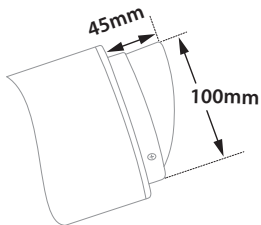

i Κατόπιν παραγγελίας διατίθεται με αντιθαμβωτικό σκιάδιο
Upon request available with anti-glare shield