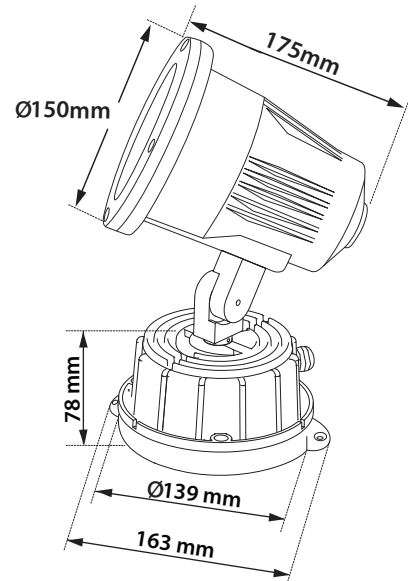

- Waterproof led projector for outdoors use
- from heavy duty die cast aluminum
- polyester powder coated
- suitable for external use
- with stepped tempered glass transparent 10mm thick
- with incorporated High Power Led SMD
- with beam angle 8.2°-11°-15°-22°
- CRI>80 | 3 SDCM
- available in 3000-4000 Kelvin
- with built in led driver On/off as standard
- upon request, dimmable phase cut/Dali/1-10volt
- with silicon gasket and inox screws
- with cable gland Pg11 IP68

CRI>80 | Power and Luminous flux

Final lumen output depends on the selection of the angle beam

36582

8.2°	9.6W	220-240v	3000-4000 KELVIN	888-954 LUMEN
11.0°	9.6W	220-240v	3000-4000 KELVIN	885-950 LUMEN
15.0°	9.6W	220-240v	3000-4000 KELVIN	890-960 LUMEN
22.0°	9.6W	220-240v	3000-4000 KELVIN	897-967 LUMEN

Ø 150mm | 175mm | Stepped Glass (10mm) | CE | IP65

Accessories upon request

Smooth light filter 1

Smooth light filter 2

Honey comb louvre

01 02 18 30

Βαμμένα με Πολυεστερική Ηλεκτροστατική Βαφή
Painted with Polyester Electrostatic Powder