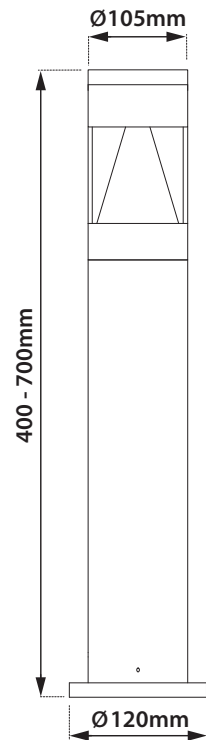

MP

01 02 05 18 30

Βαμμένα με Πολυεστερική Ηλεκτροστατική Βαφή
Painted with Polyester Electrostatic Powder

*Η τεχνολογία των LED είναι σε διαρκή εξέλιξη οπότε πριν παραγγείλετε, παρακαλούμε επιβεβαιώστε ποιο LED είναι διαθέσιμο
LED technology changes constantly forward, so before selecting / ordering the most suitable product for you, ask for a confirmation that this is the most updated product to our list.

■ warm 2700 Kelvin ■ warm white 3000 Kelvin ■ neutral white 4000 Kelvin