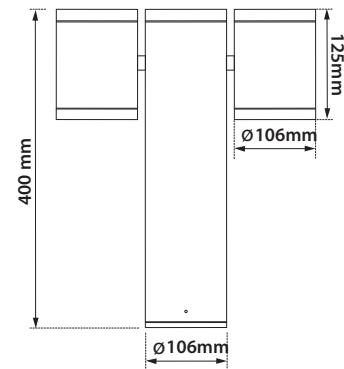

- Waterproof ground surface led luminaire
- suitable for outdoors use
- made from heavy duty die cast aluminum profile polyester powder coated
- with tempered glasses transparent
- with silicon gaskets and inox screws
- with two cable glands PG9 IP68
- for input and output of power supply cables
- with incorporated 2 cob led sources
- CRI>80 | 3 SDCM as standard
- upon request available with CRI>90
- in 2700-3000-4000 Kelvin
- upon request available in 3500-5000-6500 Kelvin
- with high performance reflectors
- available with 15°-25°-40°-60° beam
- works with built in led driver on/off as standard
- upon request available dimmable phase cut/Dali/1-10volt

CRI>80 | Power and Luminous flux

Final lumen output depends on the selection of the angle beam

37253 2x(15.0W) | 220-240v | 2700-3000-4000 KELVIN | 2x(1470-1545-1620) LUMEN

∅ 106mm

↕ 400mm

IK07

CE IP65

Accessories upon request