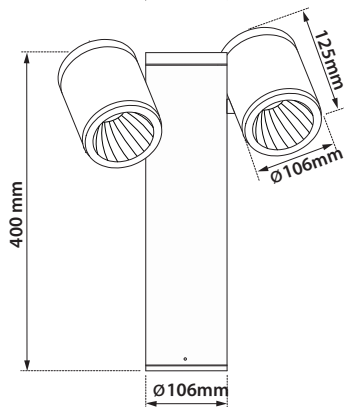

- Waterproof ground surface led luminaire
- suitable for outdoors use
- made from heavy duty die cast aluminum profile polyester powder coated
- with tempered glasses transparent
- with silicon gaskets and inox screws
- with two cable glands PG9 IP68
- for input and output of power supply cables
- with incorporated 2 cob led sources
- CRI>80 | 3 SDCM as standard
- upon request available with CRI>90
- in 2700-3000-4000 Kelvin
- upon request available in 3500-5000-6500 Kelvin
- with high performance reflectors
- available with 15°-25°-40°-60° beam
- works with built in led driver on/off as standard
- upon request available dimmable phase cut/Dali/1-10volt

CRI>80 | Power and Luminous flux

Final lumen output depends on the selection of the angle beam

37253 2x(15.0W) | 220-240v | 2700-3000-4000 KELVIN | 2x(1470-1545-1620) LUMEN

∅ 106mm

↕ 400mm

IK07

CE IP65

Accessories upon request