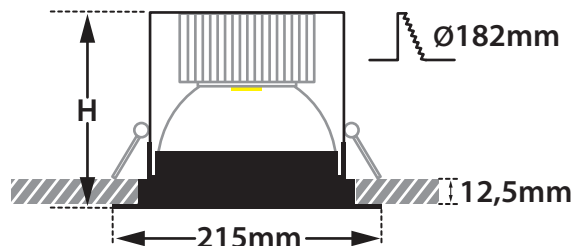

CRI>80 | Power and Luminous flux

Final lumen output depends on the selection of the angle beam

| | | | | |
|-------|-------|-----------------------|----------------------|-----|
| 28151 | 12.0W | 2700-3000-4000 KELVIN | 1200-1270-1340 LUMEN | ⊕ ⊖ |
| 28152 | 16.0W | 2700-3000-4000 KELVIN | 1470-1570-1640 LUMEN | ⊕ ⊖ |
| 28153 | 17.5W | 2700-3000-4000 KELVIN | 1665-1765-1860 LUMEN | ⊕ ⊖ |
| 28154 | 21.0W | 2700-3000-4000 KELVIN | 1960-2080-2190 LUMEN | ⊕ ⊖ |
| 28155 | 25.0W | 2700-3000-4000 KELVIN | 2240-2380-2500 LUMEN | ⊕ ⊖ |
| 28156 | 32.0W | 2700-3000-4000 KELVIN | 2772-3080-3225 LUMEN | ⊕ ⊖ |
| 28157 | 39.0W | 2700-3000-4000 KELVIN | 3130-3325-3500 LUMEN | ⊕ ⊖ |
| 28158 | 42.0W | 2700-3000-4000 KELVIN | 3700-3895-3980 LUMEN | ⊕ ⊖ |
| 28159 | 50.0W | 2700-3000-4000 KELVIN | 4395-4620-4720 LUMEN | ⊕ ⊖ |

∅ 215mm

182mm

140-180mm

CE IP65 FRONT

01 02 05 18 30

Βαμμένα με Πολυεστερική Ηλεκτροστατική Βαφή
Painted with Polyester Electrostatic Powder

i *Η τεχνολογία των LED είναι σε διαρκή εξέλιξη οπότε πριν παραγγείλετε, παρακαλούμε επιβεβαιώστε ποιο LED είναι διαθέσιμο
LED technology changes constantly forward, so before selecting / ordering the most suitable product for you,
ask for a confirmation that this is the most updated product to our list.