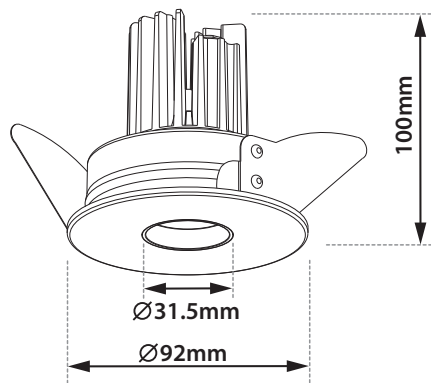

- Recessed led spotlight
- for indoors use
- fixed
- with small aperture in black color
- light source is positioned deep
- inside the luminaire for reduce of glare
- with incorporated 1 cob led source
- adjusted on a high performance heatsink
- for best thermal management
- CRI>80 | 3SDCM as standard
- upon request available with CRI>90 or CRI>95
- upon request available with 2 SDCM
- in 2700-3000-4000 Kelvin
- upon request in 3500-5000-6500 Kelvin
- with high performance reflector or lens
- available 18°-24°-36°-45°beam angle
- works with remote led driver on/off as standard
- available upon request dimmable phase cut/Dali/1-10volt

CRI>80 | Led source power and Luminous flux

Final lumen output depends on the selection of the angle beam

40223 7.5W | 2700-3000-4000 KELVIN | 465-505-525 LUMEN

40224 9.0W | 2700-3000-4000 KELVIN | 560-605-630 LUMEN

40225 10.5W | 2700-3000-4000 KELVIN | 655-710-735 LUMEN

40226 12.0W | 2700-3000-4000 KELVIN | 750-810-840 LUMEN

∅92mm

83mm

100mm

CE FRONT

Fixed

Accessories upon request

Honey comb louvre

Smooth Filter

Elliptical Filter

Το παραπάνω φωτιστικό προσφέρεται κατόπιν παραγγελίας με μπροστινή προστασία IP54

The above luminaire is available upon request with IP54 front protection