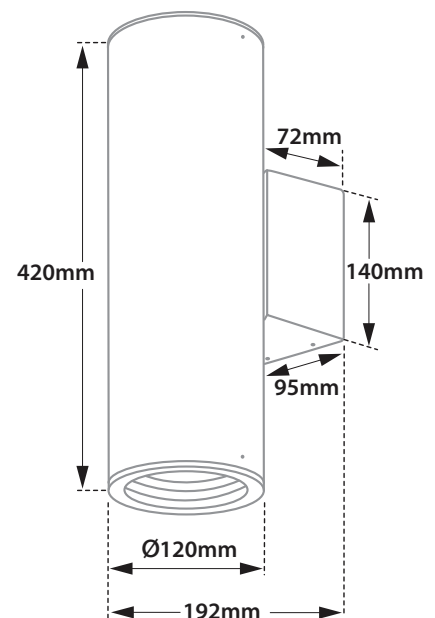

Accessories upon request

01 02 05 18 30

Βαμμένα με Πολυεστερική Ηλεκτροστατική Βαφή
Painted with Polyester Electrostatic Powder

*Η τεχνολογία των LED είναι σε διαρκή εξέλιξη οπότε πριν παραγγείλετε, παρακαλούμε επιβεβαιώστε ποιο LED είναι διαθέσιμο
LED technology changes constantly forward, so before selecting / ordering the most suitable product for you, ask for a confirmation that this is the most updated product to our list.

— warm 2700 Kelvin — warm white 3000 Kelvin — neutral white 4000 Kelvin