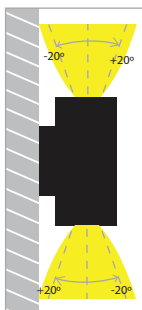

- Waterproof wall fixed projector
- from heavy die-cast aluminum
- polyester powder coated
- suitable for resistance under harsh environmental conditions with 2 lighting exits
- **movable horizontally ±350° and vertically ±20°**
- with 2 tempered glasses transparent 10mm thick
- top side glass with 10 mm thickness
- bottom side glass with 6 mm thickness
- with incorporated 2 cob led sources
- adjusted on a high performance heatsink for best thermal management of led source
- CRI>80 | 3 SDCM | as standard
- upon request available with CRI>90
- in 2700-3000-4000 Kelvin
- upon request in 3500-5000-6000 Kelvin
- with high performance reflector
- available with 15°-25°-40°-60° beam angle
- with built in led driver
- on/off as standard
- upon request available dimmable phase cut/Dali/1-10volt
- with silicon gaskets and inox screws
- suitable for lighting building and shop facades

CRI>80 | Led source power and Luminous flux

Final lumen output depends from the selection of the angle beam

36614	18.0W	2x9.0W	220-240v	2700-3000-4000 KELVIN	2x(765-810-855) LUMEN	⏏ ⏏ ⏏
36615	21.0W	2x10.5W	220-240v	2700-3000-4000 KELVIN	2x(890-940-995) LUMEN	⏏ ⏏ ⏏
36616	24.0W	2x12.0W	220-240v	2700-3000-4000 KELVIN	2x(1020-1080-1140) LUMEN	⏏ ⏏ ⏏

∅ 120mm

420mm

CE IP65

Tilttable

Περιστρεφόμενο
350° οριζοντίως και ±20° καθέτως
Adjustable
350° horizontally and ±20° vertically

Accessories upon request

Smooth light filter 1

Smooth light filter 2