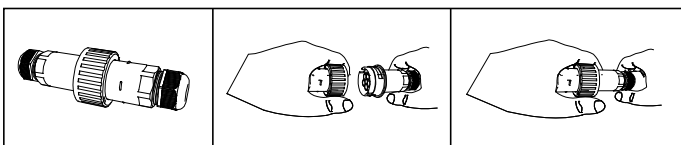

Frame Ceiling Led 2 CV

concrete version

- Linear ceiling recessed waterproof led luminaire
- with frame
- suitable for outdoors use
- body made from extruded aluminum polyester powder coated
- with die cast aluminum end caps polyester powder coated
- with tempered opal/mat glass
- with rubber gaskets and stainless-steel screws
- with one or two cable glands IP68
- with pre-connected male and female IP68 fis fast connection
- with incorporated high-power led smd
- adjusted on a high performance linear heatsink
- for best thermal management of led source
- CRI>80 | 3 SDCM as standard
- upon request available with CRI>90
- in 3000-4000 KELVIN
- also available upon request in 2700-3500-5000-6500 Kelvin
- with symmetric lenses 10°-15°-25°-35°-45°-60°*
- or elliptical beam lenses 15°x35°, 20x40°*
- or wall washing lenses
- input forward voltage 24v DC
- works with external/remote constant voltage led driver
- accommodated with extruded aluminum base for concrete installation

CRI>80 | Led source power & Average Luminaire Flux

Indicative Flux list | Final lumen output depends from the selection of the angle beam

23822		7.0W	7x1.0W	24v DC	3000-4000 KELVIN	560-595 LUMEN	DIM (1)		
23823		14.0W	14x1.0W	24v DC	3000-4000 KELVIN	1120-1190 LUMEN	DIM (2)		
23824		21.0W	21x1.0W	24v DC	3000-4000 KELVIN	1680-1785 LUMEN	DIM (3)		
23825		28.0W	28x1.0W	24v DC	3000-4000 KELVIN	2240-2380 LUMEN	DIM (4)		

ΔΙΑΣΤΑΣΕΙΣ DIMENSIONS			ΔΙΑΣΤΑΣΕΙΣ ΟΠΗΣ OPENING DIMENSIONS		
DIM	A	B	LENGTH	WIDTH	DEPTH
1	327	309	319	45	85
2	607	589	599	45	85
3	887	869	879	45	85
4	1167	1149	1159	45	85

Upon request luminaire is available with pre-connected IP68 male and female fis for fast connection