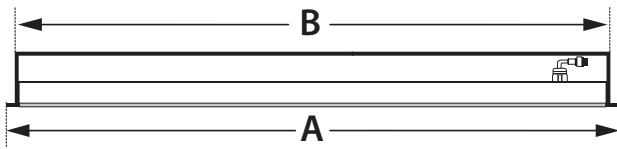

Frame Ceiling Led 2 CV

concrete version

- Linear ceiling recessed waterproof led luminaire
- with frame
- suitable for outdoors use
- body made from extruded aluminum polyester powder coated
- with die cast aluminum end caps polyester powder coated
- with tempered opal/mat glass
- with rubber gaskets and stainless-steel screws
- with one or two cable glands IP68
- with pre-connected male and female IP68 fis fast connection
- with incorporated high-power led smd
- adjusted on a high performance linear heatsink
- for best thermal management of led source
- CRI>80 | 3 SDCM as standard
- upon request available with CRI>90
- in 3000-4000 KELVIN
- also available upon request in 2700-3500-5000-6500 Kelvin
- with symmetric lenses 10°-15°-25°-35°-45°-60°*
- or elliptical beam lenses 15°x35°, 20x40°*
- or wall washing lenses
- input forward voltage 24v DC
- works with external/remote constant voltage led driver
- accommodated with extruded aluminum base for concrete installation

CRI>80 | Led source power & Average Luminaire Flux

Indicative Flux list | Final lumen output depends from the selection of the angle beam

23822		7.0W	7x1.0W	24v DC	3000-4000 KELVIN	560-595 LUMEN	DIM (1)		
23823		14.0W	14x1.0W	24v DC	3000-4000 KELVIN	1120-1190 LUMEN	DIM (2)		
23824		21.0W	21x1.0W	24v DC	3000-4000 KELVIN	1680-1785 LUMEN	DIM (3)		
23825		28.0W	28x1.0W	24v DC	3000-4000 KELVIN	2240-2380 LUMEN	DIM (4)		

ΔΙΑΣΤΑΣΕΙΣ DIMENSIONS			ΔΙΑΣΤΑΣΕΙΣ ΟΠΗΣ OPENING DIMENSIONS		
DIM	A	B	LENGTH	WIDTH	DEPTH
1	327	309	319	45	85
2	607	589	599	45	85
3	887	869	879	45	85
4	1167	1149	1159	45	85

Upon request luminaire is available with pre-connected IP68 male and female fis for fast connection