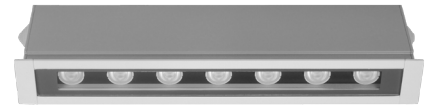

Frame Ceiling Led 2 CV

concrete version

- Linear ceiling recessed waterproof led luminaire
- with frame
- suitable for outdoors use
- body made from extruded aluminum polyester powder coated
- with die cast aluminum end caps polyester powder coated
- with tempered opal/mat glass
- with rubber gaskets and stainless-steel screws
- with one or two cable glands IP68
- with pre-connected male and female IP68 fis fast connection
- with incorporated high-power led smd
- adjusted on a high performance linear heatsink
- for best thermal management of led source
- CRI>80 | 3 SDCM as standard
- upon request available with CRI>90
- in 3000-4000 KELVIN
- also available upon request in 2700-3500-5000-6500 Kelvin
- with symmetric lenses 10°-15°-25°-35°-45°-60°*
- or elliptical beam lenses 15°x35°, 20x40°*
- or wall washing lenses
- input forward voltage 24v DC
- works with external/remote constant voltage led driver
- accommodated with extruded aluminum base for concrete installation

CRI>80 | Led source power & Average Luminaire Flux

Indicative Flux list | Final lumen output depends from the selection of the angle beam

23822		7.0W	7x1.0W	24v DC	3000-4000 KELVIN	560-595 LUMEN	DIM (1)		
23823		14.0W	14x1.0W	24v DC	3000-4000 KELVIN	1120-1190 LUMEN	DIM (2)		
23824		21.0W	21x1.0W	24v DC	3000-4000 KELVIN	1680-1785 LUMEN	DIM (3)		
23825		28.0W	28x1.0W	24v DC	3000-4000 KELVIN	2240-2380 LUMEN	DIM (4)		

ΔΙΑΣΤΑΣΕΙΣ DIMENSIONS			ΔΙΑΣΤΑΣΕΙΣ ΟΠΗΣ OPENING DIMENSIONS		
DIM	A	B	LENGTH	WIDTH	DEPTH
1	327	309	319	45	85
2	607	589	599	45	85
3	887	869	879	45	85
4	1167	1149	1159	45	85

Upon request luminaire is available with pre-connected IP68 male and female fis for fast connection