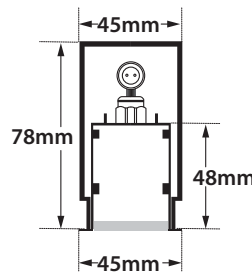

Frame Ceiling Led 2 CV

concrete version

- Linear ceiling recessed waterproof led luminaire
- with frame
- suitable for outdoors use
- body made from extruded aluminum polyester powder coated
- with die cast aluminum end caps polyester powder coated
- with tempered opal/mat glass
- with rubber gaskets and stainless-steel screws
- with one or two cable glands IP68
- with pre-connected male and female IP68 fis fast connection
- with incorporated high-power led smd
- adjusted on a high performance linear heatsink
- for best thermal management of led source
- CRI>80 | 3 SDCM as standard
- upon request available with CRI>90
- in 3000-4000 KELVIN
- also available upon request in 2700-3500-5000-6500 Kelvin
- with symmetric lenses 10°-15°-25°-35°-45°-60°*
- or elliptical beam lenses 15°x35°, 20x40°*
- or wall washing lenses
- input forward voltage 24v DC
- works with external/remote constant voltage led driver
- accommodated with extruded aluminum base for concrete installation

CRI>80 | Led source power & Average Luminaire Flux

Indicative Flux list | Final lumen output depends from the selection of the angle beam

23822		7.0W	7x1.0W	24v DC	3000-4000 KELVIN	560-595 LUMEN	DIM (1)		
23823		14.0W	14x1.0W	24v DC	3000-4000 KELVIN	1120-1190 LUMEN	DIM (2)		
23824		21.0W	21x1.0W	24v DC	3000-4000 KELVIN	1680-1785 LUMEN	DIM (3)		
23825		28.0W	28x1.0W	24v DC	3000-4000 KELVIN	2240-2380 LUMEN	DIM (4)		

ΔΙΑΣΤΑΣΕΙΣ DIMENSIONS			ΔΙΑΣΤΑΣΕΙΣ ΟΠΗΣ OPENING DIMENSIONS		
DIM	A	B	LENGTH	WIDTH	DEPTH
1	327	309	319	45	85
2	607	589	599	45	85
3	887	869	879	45	85
4	1167	1149	1159	45	85

Upon request luminaire is available with pre-connected IP68 male and female fis for fast connection