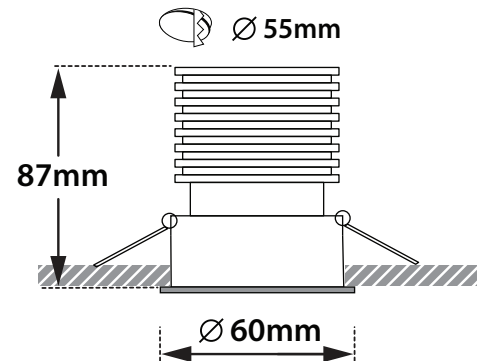

- > Recessed led spotlight
- > for indoors use
- > with small external trim
- > from die cast aluminum
- > painted with electrostatic powder
- > fixed
- > with incorporated 1 cob led source
- > adjusted on a high performance heatsink
- > for best heat management
- > positioned deep inside the luminaire
- > for reduce of glare
- > suitable for darklight (anti-dazzle) effect
- > CRI>80 | 3 SDCM as standard
- > upon request available with CRI>90 & CRI 95+
- > in 2700-3000-4000 Kelvin
- > upon request in 3500-5000-6500 Kelvin
- > with high performance reflector
- > available with 36° beam angle
- > upon request with 17°-25° beam angle
- > works with remote led driver, on/off as standard
- > or upon request dimmable phase cut/Dali/1-10volt

CRI>80 | Led source power and Luminous flux

40238  5.0W | 2700-3000-4000 KELVIN | 425-450-475 LUMEN  

40239  6.8W | 2700-3000-4000 KELVIN | 580-615-646 LUMEN  

∅ 60mm

 55mm

 87mm

CE 

Fixed

Accessories upon request

Smooth light filter 1

Smooth light filter 2

Honey comb louvre

 ∅ 55mm

87mm

∅ 60mm

01 02 18