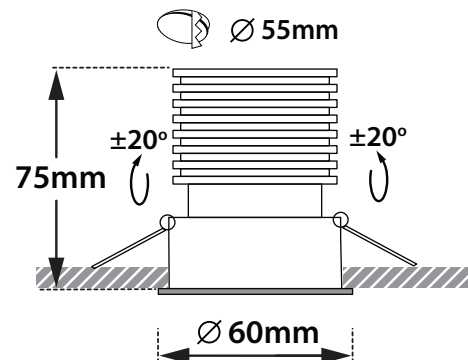

- Recessed ceiling led spotlight
- for indoors use
- with small external trim
- from die cast aluminum
- movable horizontally or vertically ±20°
- with incorporated 1 Cob Led source
- adjusted on a high performance heatsink
- for best thermal management of led source
- CRI>80 | 3 SDCM as standard
- upon request available with CRI>90 & CRI 98+
- upon request available with 2 SDCM
- in 2700-3000-4000 Kelvin
- upon request in 3500-5000-6500 Kelvin
- with high performance reflector
- with standard beam angle 36°
- upon request with 17°-25° beam angle
- works with remote led driver
- on/off, upon request dimmable phase cut / Dali / 1-10volt

CRI>80 | Led source power and Luminous flux

40240 5.0W | 2700-3000-4000 KELVIN | 460-475-490 LUMEN

40241 6.8W | 2700-3000-4000 KELVIN | 625-646-665 LUMEN

∅ 60mm 55mm 75mm

Movable

Κινητό ±20° οριζοντίως
ή ±20° καθέτως

Movable ±20° horizontally
or ±20° vertically

Accessories upon request

Smooth light filter 1

Smooth light filter 2

Honey comb louvre

01 02 18

Βαμμένα με Ηλεκτροστατική Βαφή
Painted with Electrostatic Powder

Διαθέσιμο και σε άλλα χρώματα κατόπιν παραγγελίας
Upon request available in different color finishes