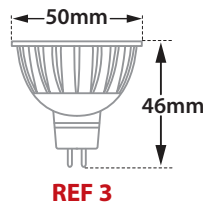

STAR DEEP MV DICHRO

- Σποτ χωνευτό σε γυψοσανίδα
- με μικρό εξωτερικό πλαίσιο
- εσωτερικού χώρου
- χυτό αλουμινίου
- κατάλληλο για darklight (αντιθαμβωτικό) φωτισμό
- κινητό οριζοντίως ή καθέτως $\pm 35^\circ$
- κατάλληλο για λυχνίες τύπου MR16
- 12volt GU5.3 ή 230-240volt GU10

- Recessed false ceiling spot
- with small external trim
- suitable for indoors use
- from die cast aluminum
- suitable for darklight (anti-dazzle) effect
- movable horizontally or vertically $\pm 35^\circ$
- suitable for lamps type MR16
- 12volt GU5.3 or 230-240volt GU10

40251 DICHROIC 220-240V 50W GU10

REF 1

40252 LED LAMP MR16 GU10 220-240V 3-8W

40253 DICHROIC 12V 50W GU5.3

REF 3

∅ 92mm

82mm

95mm

CE IP20

REF 3

Movable

Κινητό $\pm 35^\circ$
Movable $\pm 35^\circ$

Συνδυασμός χρωμάτων κατόπιν παραγγελίας
Different color combination upon request

Accessories upon request

01 02 03 04 05 18 19 20 23

*Η τεχνολογία των LED είναι σε διαρκή εξέλιξη οπότε πριν παραγγείλετε, παρακαλούμε επιβεβαιώστε ποιο LED είναι διαθέσιμο LED technology changes constantly forward, so before selecting / ordering the most suitable product for you, ask for a confirmation that this is the most updated product to our list.

— warm 2700 Kelvin — warm white 3000 Kelvin — neutral white 4000 Kelvin