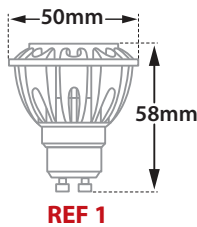

STAR DEEP MV DICHRO

- Σποτ χωνευτό σε γυψοσανίδα
- με μικρό εξωτερικό πλαίσιο
- εσωτερικού χώρου
- χυτό αλουμινίου
- κατάλληλο για darklight (αντιθαμβωτικό) φωτισμό
- κινητό οριζοντίως ή καθέτως $\pm 35^\circ$
- κατάλληλο για λυχνίες τύπου MR16
- 12volt GU5.3 ή 230-240volt GU10

- Recessed false ceiling spot
- with small external trim
- suitable for indoors use
- from die cast aluminum
- suitable for darklight (anti-dazzle) effect
- movable horizontally or vertically $\pm 35^\circ$
- suitable for lamps type MR16
- 12volt GU5.3 or 230-240volt GU10

40251 DICHROIC 220-240V 50W GU10

REF 1

40252 LED LAMP MR16 GU10 220-240V 3-8W

40253 DICHROIC 12V 50W GU5.3

REF 3

∅ 92mm

82mm

95mm

CE IP20

Movable

Κινητό $\pm 35^\circ$
Movable $\pm 35^\circ$

Συνδυασμός χρωμάτων κατόπιν παραγγελίας
Different color combination upon request

Accessories upon request

01 02 03 04 05 18 19 20 23

*Η τεχνολογία των LED είναι σε διαρκή εξέλιξη οπότε πριν παραγγείλετε, παρακαλούμε επιβεβαιώστε ποιο LED είναι διαθέσιμο LED technology changes constantly forward, so before selecting / ordering the most suitable product for you, ask for a confirmation that this is the most updated product to our list.

— warm 2700 Kelvin — warm white 3000 Kelvin — neutral white 4000 Kelvin