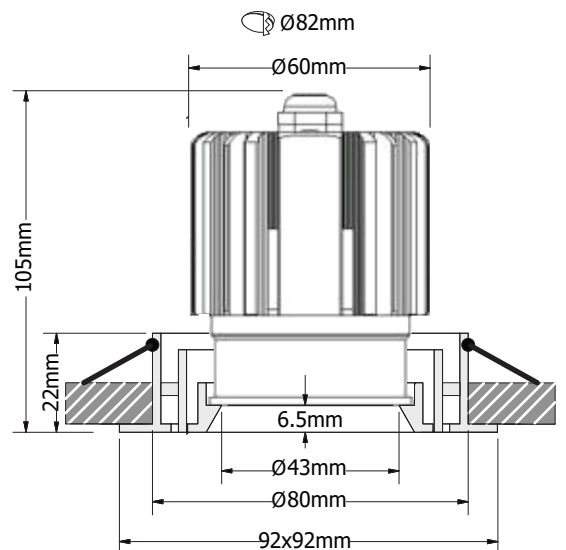

Accessories upon request

01 02 18

Βαμμένα με Πολυεστερική Ηλεκτροστατική Βαφή
Painted with Polyester Electrostatic Powder

*Η τεχνολογία των LED είναι σε διαρκή εξέλιξη οπότε πριν παραγγείλετε, παρακαλούμε επιβεβαιώστε ποιο LED είναι διαθέσιμο
LED technology changes constantly forward, so before selecting / ordering the most suitable product for you,
ask for a confirmation that this is the most updated product to our list.

■ warm 2700 Kelvin ■ warm white 3000 Kelvin ■ neutral white 4000 Kelvin