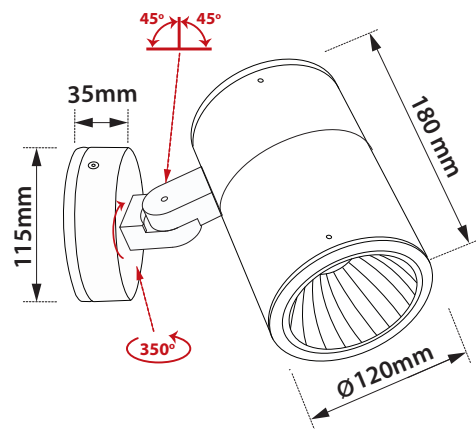

- Waterproof led projector
- for outdoors use
- suitable for placement onto the wall
- from heavy duty die cast aluminum
- polyester powder coated
- suitable for resistance in external areas
- with protective tempered glass transparent
- with incorporated 1COB led source
- adjusted on a high performance heatsink
- for best thermal management of led source
- CRI>80 | 3 SDCM as standard
- upon request available with CRI>90
- in 3000-4000 Kelvin
- upon request in 2700-3500-5000-6500 Kelvin
- with high performance reflector
- available with 15°-25°-40°-60° beam
- works with built in led driver
- on/off as standard
- upon request dimmable phase cut/Dali/1-10 volt
- with silicon gaskets and inox screws

CRI>80 | Led source power and Luminous flux

Final lumen output depends on the selection of the angle beam

36672		13.0W   220-240v   3000-4000 KELVIN   1520-1585 LUMEN			
36673		17.0W   220-240v   3000-4000 KELVIN   1830-1910 LUMEN			
36674		19.0W   220-240v   3000-4000 KELVIN   2050-2145 LUMEN			

∅ 120mm

180mm

CE IP65