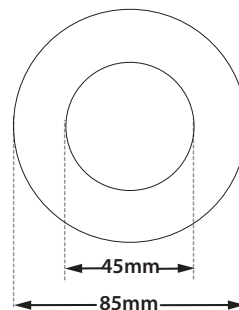

∅ 85mm 82mm 110-135mm CE IP44 FRONT

- Recessed led spotlight
- for indoors use | fixed
- from die cast aluminum
- with small aperture in black color
- or in other finishes upon request
- and light source positioned deep
- for darklight effect and reduce of glare
- with tempered glass transparent as standard
- with incorporated 1 cob led source
- adjusted on a high performance heatsink
- for best thermal management
- CRI>80+ | 3SDCM as standard
- or CRI>90+ | 3SDCM as standard
- upon request available with CRI>95+ or CRI97+
- upon request available with 2 SDCM
- in 2700-3000-4000 Kelvin
- upon request in 3500-5000-6500 Kelvin
- with high performance reflector or lens
- available with 15°-30°-45°-60° beam angle
- works with remote led driver
- on/off, dimmable phase cut/Dali/1-10Volt
- works with remote led driver on/off as standard
- available upon request dimmable phase cut/Dali/1-10volt